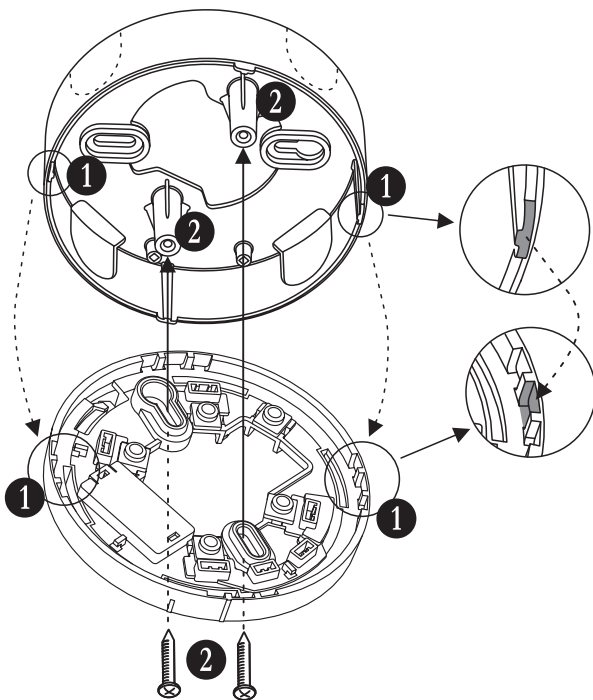

3

SensoIRIS B124 (Fire base for addressable detectors and sounders)

Compatible Products

SensoIRIS T110	✓	
SensoIRIS T110 IS	✓	
SensoIRIS S130	✓	
SensoIRIS S130 IS	✓	
SensoIRIS M140	✓	
SensoIRIS M140 IS	✓	
SensoIRIS WSST	✓	✓
SensoIRIS WSST IS	✓	✓
SensoIRIS WSOU		✓
SensoIRIS WSOU IS		✓
SensoIRIS WS		✓
SensoIRIS WS IS		✓