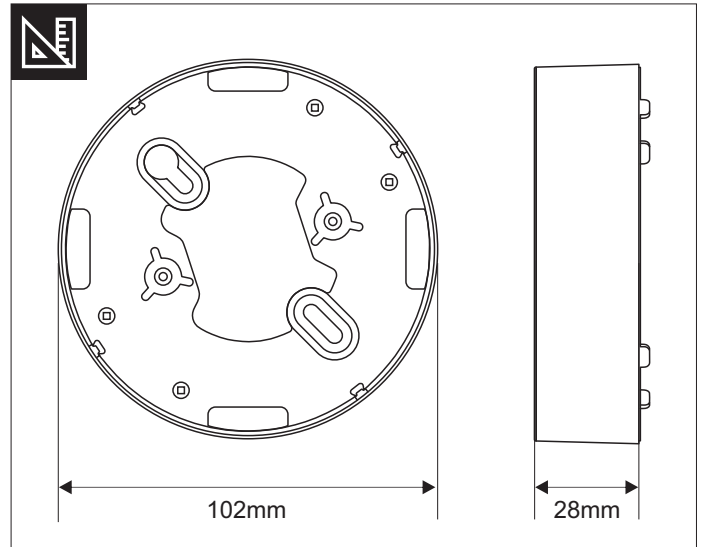

DeepBase W / DeepBase R

Installation Manual

	DeepBase W	DeepBase R
	RAL 9016	RAL 3020
	ABS	-10°C ÷ +60°C (93±3)%@+40°C
	~32g	0.4-2.5 mm ²

- 1 50x32mm;
- 2 4xM20;
- 3 2x (according the mounting surface)
- 4 2x3.5/13 DIN7981C;