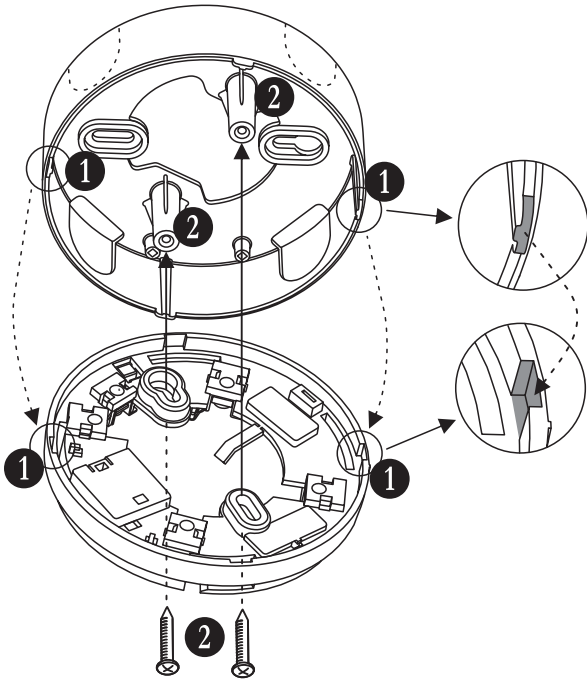

DeepBase W / DeepBase R

Installation Manual

	DeepBase W	DeepBase R
	RAL 9016	RAL 3020
	ABS	-10°C ÷ +60°C (93±3)%@+40°C
	~32g	0.4-2.5 mm ²

- 1 50x32mm;
- 2 4xM20;
- 3 2x (according the mounting surface)
- 4 2x3.5/13 DIN7981C;

1 SF100; SensoIRIS BSxx (Mounting plane basis)

Compatible Products		
SF100 WSST	✓	
SF100 RSST		✓
SF100 RSND		✓
SensoIRIS BSOU	✓	
SensoIRIS BSOU IS	✓	
SensoIRIS BSST	✓	
SensoIRIS BSST IS	✓	

2

SensoMAG B24/B24D/B24RD; SensoMAG B12L/U (Fire bases for conventional detectors)

Compatible Products

SensoMAG F10	✓	
SensoMAG R20	✓	
SensoMAG S30	✓	
SensoMAG M40	✓	

3

SensoIRIS B124 (Fire base for addressable detectors and sounders)

Compatible Products

SensoIRIS T110	✓	
SensoIRIS T110 IS	✓	
SensoIRIS S130	✓	
SensoIRIS S130 IS	✓	
SensoIRIS M140	✓	
SensoIRIS M140 IS	✓	
SensoIRIS WSST	✓	✓
SensoIRIS WSST IS	✓	✓
SensoIRIS WSOU		✓
SensoIRIS WSOU IS		✓
SensoIRIS WS		✓
SensoIRIS WS IS		✓