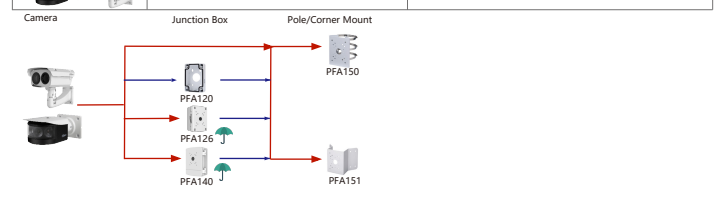

Selection of Special Camera

Shape	IP Camera	CVI Camera
	IPC-PDBW5831/82041-8360	

Shape	IP Camera	CVI Camera
	IPC-PDBW8800/8802-A180	

Shape	IP Camera	Thermal Camera
	IPC-PFW8601/8802/8800-A180	TTC-8F8320/8620 TTC-8F8320/8620A TTC-8F8320/8620-T