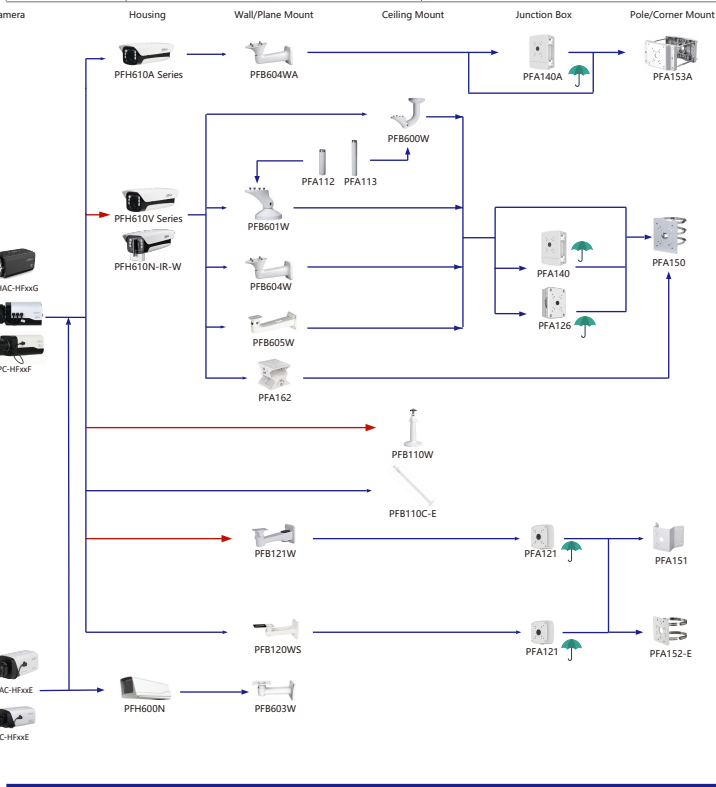

Camera Accessories Selection

Guide you how to install all the cameras

Selection of IP&CVI Box Camera

Shape	IP Camera		CVI Camera	
	IPC-HFxxE IPC-HFxxE-E IPC-HFxxE-E-MF IPC-HFxxE-2E-S2	IPC-HFxxF-HDMI IPC-HFxxF-T IPC-HFxxF IPC-HFxxF-FD IPC-HFxxF-FR IPC-HFxxF-E	HAC-HFxxE HAC-HFxxG	HAC-HFxxE-T

Selection of IP&CVI Bullet Camera

Shape	IP Camera	CVI Camera
	IPC-PFW83242-A180 IPC-PFW8340-A180	

Shape	IP Camera	CVI Camera
		HAC-PFW3501-A180-AC24 HAC-PFW3501-A180

Shape	IP Camera	CVI Camera
		HAC-HFW1239TU-Z-A-LED-DP HAC-HFW1239TU-Z-A-LED