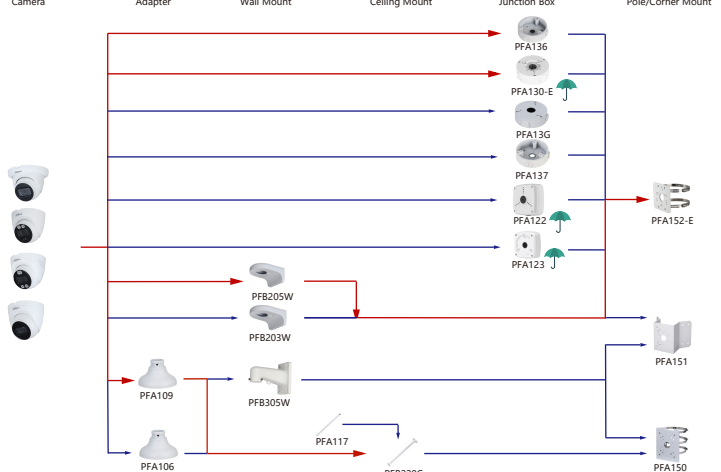

Shape	IP Camera	CVI Camera
		HAC-HDW2501/2241TLMQ-A HAC-HDW1200/1400/1500/1231TLMQ(-A)-LED HAC-HDW1400/1200/1500TQ(-A) HAC-HDW2501TQ-A HAC-HDW1200TLMQ-A-POC