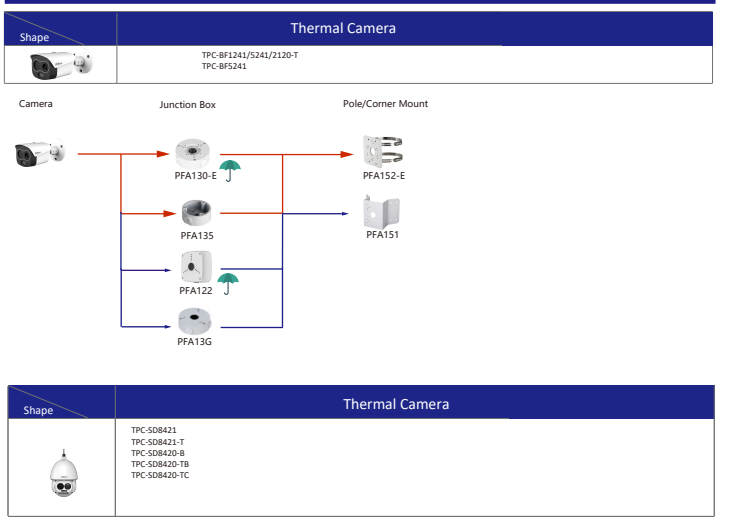

Selection of Thermal Camera