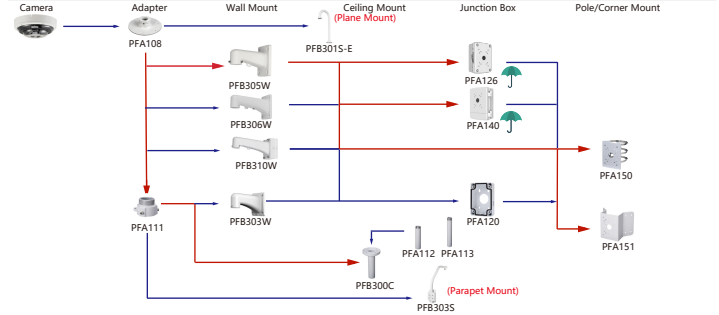

Selection of Special Camera

Shape	Special Camera	Shape	Special Camera
	S0T5A405WA-4F-8		SDZW2000T-SL
	PTZ83840/83440/83240-HNF-WA		PTZ1C200/203UE-GN PTZ1C200/203UE-GN-W
	PTZ19245/19240U-IRB-N PTZ19245/19240U-IRB-N-B PTZ192C40B-IRB-L		PTZ12248V-IRB-N PTZ12248V-LRB-N PTZ12230F-IRB-N-S2 PTZ12230F-LRB-N-S2
	PTZ1A225U-IRA-N		EPC230U
	EPC230U-PTZ EPC230U-PTZ-IR EPC245U-PTZ EPC245U-PTZ-IR		SDZW2030U-SL
	IPC-PDBW8840-A180		

Selection of Special Camera

Shape	IP Camera	CVI Camera
	IPC-PDBW5831/82041-8360	

Shape	IP Camera	CVI Camera
	IPC-PDBW8800/8802-A180	

Shape	IP Camera	Thermal Camera
	IPC-PFW8601/8802/8800-A180	TTC-8F8320/8620 TTC-8F8320/8620A TTC-8F8320/8620-T