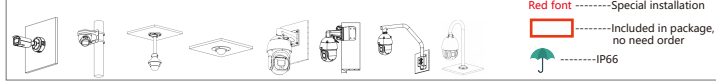

Camera Accessories Selection

Guide you how to install all the cameras

Selection of IP&CVI Box Camera

Shape	IP Camera		CVI Camera	
	IPC-HFxxE IPC-HFxxE-E IPC-HFxxE-E-MF IPC-HFxxE-2E-S2	IPC-HFxxF-HDMI IPC-HFxxF-T IPC-HFxxF IPC-HFxxF-FD IPC-HFxxF-FR IPC-HFxxF-E	HAC-HFxxE HAC-HFxxG	HAC-HFxxE-T