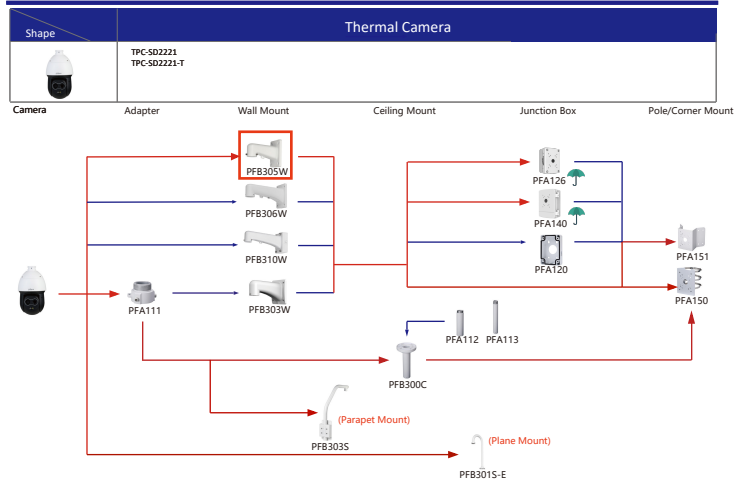

Selection of Thermal Camera