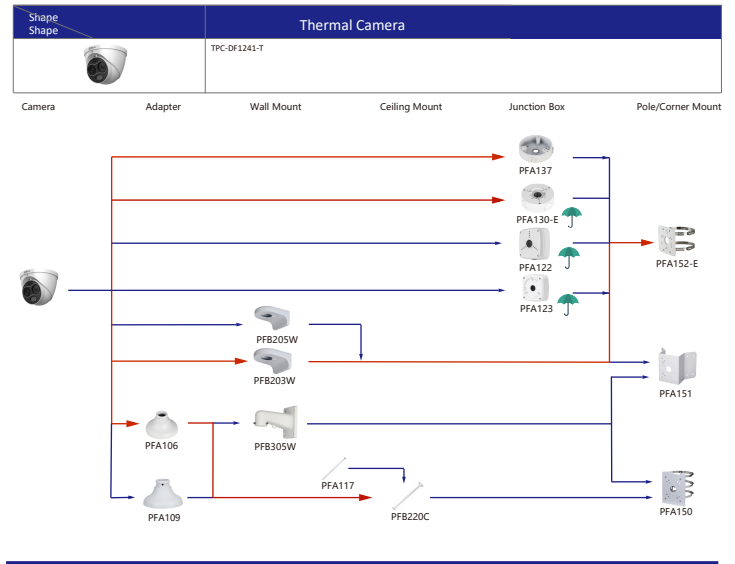

Selection of Thermal Camera