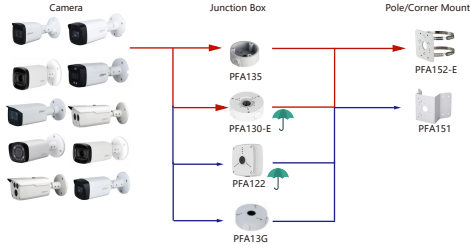

Shape	IP Camera	CVI Camera
	IPC-HFW120/2220/2320R-2S-VFS	HAC-ME1809/1509TH-A-PV-POC
	IPC-HFW2120/2220/2320/2330/2421R-2S-VFS-IREG	HAC-ME1809/1509TH-A-PV
	IPC-HFW4120D(-AS)	HAC-ME1800/1509/TH-PV
	IPC-HFW4120B(-AS)	HAC-HFW1500R-2-IRE-A-DP
	IPC-B2B204D-2S	HAC-HFW1200R-2-IREG-A-POC
	IPC-B2B20-L-2S	HAC-HFW1231TM-IB-A
	IPC-HFW5442/5541/5241T-S	HAC-HFW1231R-Z-A
	IPC-HFW5442/5541/5241T-SE	HAC-IBAS1721-Z
	IPC-HFW2831/2531/2431/2331T-AS-S2	HAC-HFW1231R-Z-A-DP
	IPC-HFW4239/4431/4631/4831/5442/5541/5241T-ASE	HAC-HFW1100/1200/1220/1400R-VF
	IPC-HFW5821T-ASE-S2	HAC-HFW1100/1200/1220/1400R-VF-IREG
	IPC-HFW5241/5442T-ASE-NI	HAC-HFW2221/2231/2401/1200/1230/1400/1500R-2-IREG
	IPC-HFW5241T-ASE-MF	HAC-HFW2221/2231/2401R-2-IREG-DP
	IPC-HFW4431/4231T-S-54	HAC-HFW2231R-Z-POC
	IPC-HFW5541/5241T-AS-PV	HAC-HFW2231/1230/1400/1500R-2-IREG-POC
IPC-HFW5449T-ASE-LED	HAC-HFW2221R-2-IREG-0722	
IPC-HFW5241/5442T-AS-LED	HAC-HFW1500R-2-IREG-A	
IPC-HFW2531/2431/2331T-2S-VFS	HAC-HFW1200/1500R-2-IREG(-A)	
IPC-HFW2831/2531/2431/2331T-2S-2	HAC-HFW1500R-2-IREG-A-DP	
IPC-HFW3841/3241/3441/3541/T-2S	HAC-HFW3401/2231/1100/1200/1220/1400/2231/1230/1500	
IPC-HFW3541/3841/3241/3441T-2AS	HAC-HFW1200/1220/1400/2231B	
IPC-HFW2831/2531/2431/2331T-2AS-2	HAC-84A21/41/51-VF	
IPC-HFW3549/3449/3249/3849T1-AS-PV	HAC-HFW1200/1220TH	
IPC-HFW5489T1-ASE-LED	HAC-HFW1200TH-A	
IPC-HFW5449T1-ASE-D2	HAC-HFW1801/1500/1400/1230/1220/1200/1800TH-IB	
IPC-HFW3449/3849/3549T1-AS-PV-S3	HAC-HFW1801/1500/1400/1230/1220/1200/1800TH-14	
	HAC-HFW1231TM-IB-A	
	HAC-HFW1200TH-IB-A-POC	
	HAC-HFW2802/2601/2241/2501/2402T-Z-A	
	HAC-HFW3802/2601/2241/2501/2402T-Z-A-DP	
	HAC-HFW2241T-Z-POC	
	HAC-HFW2241T-Z-A-VP-0622	
	HAC-HFW2501/2241TU-Z-A	
	HAC-HFW2501/2241TU-Z-A-DP	
	HAC-HFW2241TU-Z-A-POC	
	HAC-HFW2802T-A-IB	
	HAC-HFW2241/2249/2501/2402T-IB-A	
	HAC-HFW2249T-IB-A-LED	
	HAC-HFW1509T-A-LED-POC	
	HAC-HFW1509T-A-LED-POC	
	HAC-HFW2249T-A-LED	
	HAC-HFW1800T1-A	
	HAC-HFW1239/1509TU-Z-A-LED-DP	
	HAC-HFW1239/1509/2249TU-Z-A-LED	
	HAC-HFW2501/2241TU-A	
	HAC-HFW2241TU-A-POC	
	HAC-HFW1239/1509MH-A-LED	
	HAC-HFW1239MH-AJ-LED