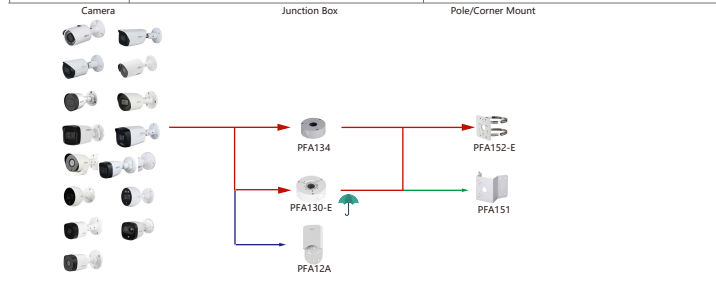

Shape	IP Camera	CVI Camera
	IPC-HFW1020/1120/1220/1320/1320/1420/4120/4431/1431/1531S IPC-HFW3541/3841/3441/3241E-SA IPC-HFW3541/3841/3441/3241E-AS IPC-HFW3449/3249E-AS-NI IPC-HFW3449/3549/3249E-AS-LED IPC-HFW2230/2231/2431/2531/2831S-5-S2 IPC-HFW2239/2439E-SA-LED-S2 IPC-HFW1120/1320S-W IPC-B1820-L IPC-B1820/40	HAC-HFW2221/2231/2241/2401/2501/1000/1100/1200/1220/1230/1400/1500S HAC-HFW1400/1230/1220/1500/1200T HAC-HFW1200/1230/1400/1500S-POC HAC-HFW1230/1500/1200T-A HAC-HFW1230/1400/1500T-A-POC HAC-HFW1230/1500/1220/1200T HAC-HFW1230/1500/1200T-A HAC-HFW1000/1100/1200/1220/1400/1230/1500S HAC-ME2802/1200/1500B HAC-ME1200/1500B-LED HAC-ME1200/1500D HAC-ME1800B/1509/1500/1200B-LS HAC-ME1200/1500/1800B-L HAC-B2441/51 HAC-B2441/51 HAC-HFW1231/1500/1200/1400CM-(A) HAC-HFW1240/2241CM-A HAC-HFW1231C-A HAC-HFW1500/1259/1200C HAC-HFW1209C-LED HAC-HFW1231LM-4E(A) HAC-HFW1230/1400/1500T-POC HAC-HFW1200/2241CM-A-POC HAC-HFW1000/1100/1200/1220RM HAC-HFW1800T(L-A) HAC-HFW1200T(L-A-SS) HAC-HFW1509/1409/1239T-(A)-LED HAC-HFW1509/1409/1239TLM-(A)-LED HAC-HFW1500T-(A) HAC-ME1200/1400B-PB HAC-HFW1200/1400/1500C-(A) HAC-HFW1209/1239/1509C-(A)-LED HAC-HFW1209CME-(A)-LED HAC-ME1200D-LS