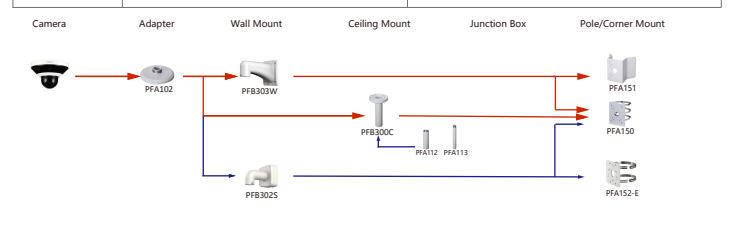

Selection of Special Camera

Shape	Special Camera	Shape	Special Camera
	S0T5A405WA-4F-8		SDZW2000T-SL
	PTZ83840/83440/83240-HNF-WA		PTZ1C200/203UE-GN PTZ1C200/203UE-GN-W
	PTZ19245/19240U-IRB-N PTZ19245/19240U-IRB-N-B PTZ192C40B-IRB-L		PTZ12248V-IRB-N PTZ12248V-LRB-N PTZ12230F-IRB-N-S2 PTZ12230F-LRB-N-S2
	PTZ1A225U-IRA-N		EPC230U
	EPC230U-PTZ EPC230U-PTZ-IR EPC245U-PTZ EPC245U-PTZ-IR		SDZW2030U-SL
	IPC-PDBW8840-A180		

Selection of Special Camera

Shape	IP Camera	CVI Camera
	IPC-PDBW5831/82041-8360	

Shape	IP Camera	CVI Camera
	IPC-PDBW8800/8802-A180	

Shape	IP Camera	Thermal Camera
	IPC-PFW8601/8802/8800-A180	TTC-8F8320/8620 TTC-8F8320/8620A TTC-8F8320/8620-T

Selection of Special Camera

Shape	IP Camera	CVI Camera
	PSDW53315-6120 PSDW56315-8360	

Shape	IP Camera	CVI Camera
	IPC-PDB4830-8360	