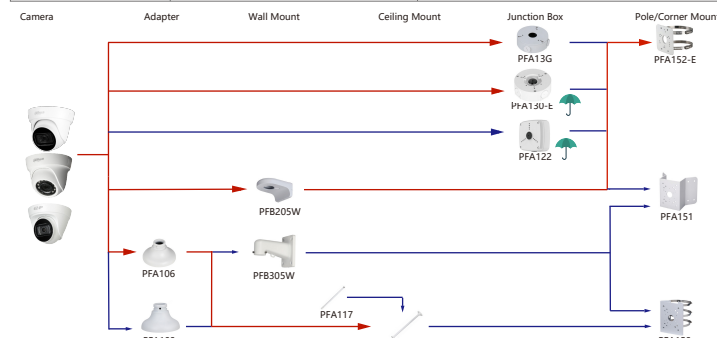

Shape	IP Camera	CVI Camera
	IPC-T1820/40 IPC-T1820-L	HAC-HDW1200/1230/1500/1220SL HAC-HDW1509/1409T(-A)-LED HAC-HDW1800T(-A)