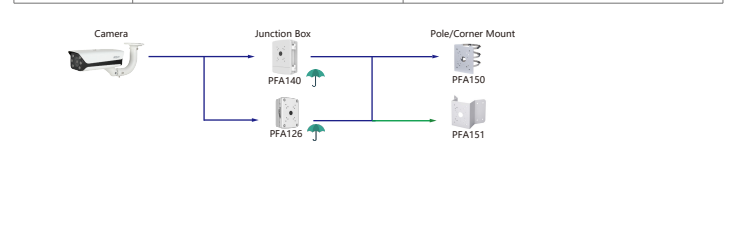

Shape	IP Camera	CVI Camera
	IPC-HFW8242E-24FD-IRA-LED IPC-HFW8242E-220FD-IRA-LED IPC-HFW8242E-24FR-IRA-LED IPC-HFW8242E-220FR-IRA-LED