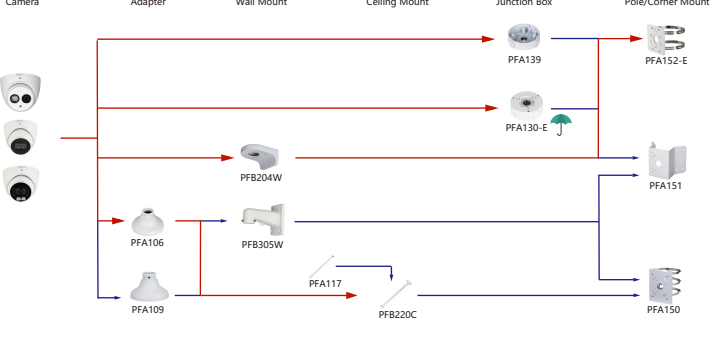

Selection of IP&CVI Eyeball Camera

Shape	IP Camera	CVI Camera
	IPC-HDW4231/4431EM-AS-S4 IPC-HDW5541/5241/5442TM-AS IPC-HDW5541/5241/5442TM-ASE IPC-HDW5341/5442TM-AS-LED IPC-HDW3841/4231/4431/4830EM-AS IPC-HDW4831/4231/4431/4631EM-ASE IPC-HDW4120/4220/4221/4421EM(-AS)	HAC-HDW1100/1200/1220/2221/2401/1400/1230/1500EM-A HAC-HDW1300/1400/1500EM-A-POC HAC-HDW1200/1400/1500EM-POC HAC-HDW1000/1200/1220/2221/2401/1400/2231/2401/1500EM HAC-HDW2802/2402/2241/2601/2249/2501T-A HAC-HDW2249T-A-LED HAC-HDW1509/1409/1239T(-A)-LED