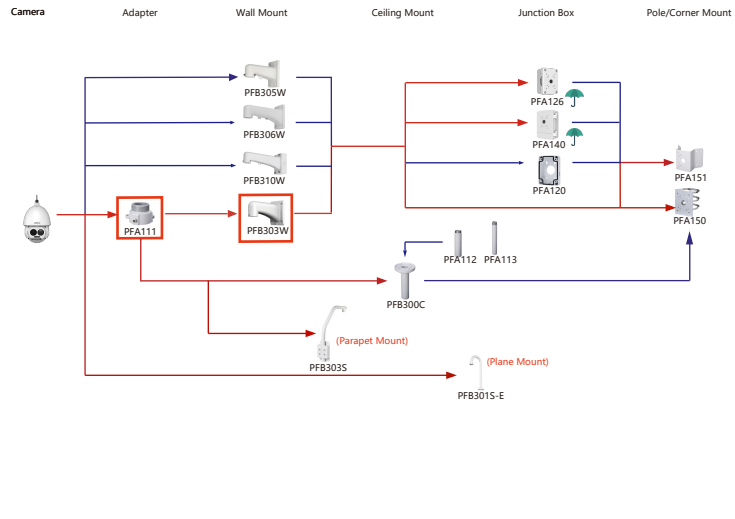

Camera Adapter Wall Mount Ceiling Mount Junction Box Pole/Corner Mount

Selection of PTZ Camera

Shape	IP PTZ Camera	CVI PTZ Camera
	SD22204/22404T-GN-W SD22204U-E-GN-W	

Camera Adapter Wall Mount Ceiling Mount Junction Box Pole/Corner Mount

Shape	IP PTZ Camera	CVI PTZ Camera
	SD22204/22404T-GN SD22204U-E-GN	

Camera Adapter Wall Mount Ceiling Mount Junction Box Pole/Corner Mount

Shape	IP PTZ Camera	CVI PTZ Camera
	SD12200/12203T-GN SD1A404XB-GNR-(W) SD1A404XB-GNR SD1A200/203T-GN	

Camera Adapter Wall Mount Ceiling Mount Junction Box Pole/Corner Mount

Selection of Thermal Camera

Selection of Thermal Camera

Selection of Thermal Camera

Selection of Thermal Camera

Selection of Special Camera