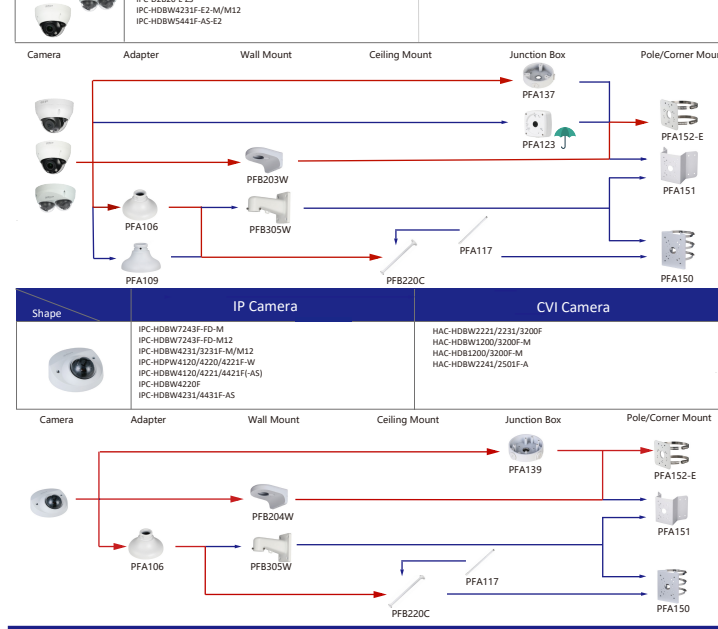

Selection of IP&CVI Dome Camera

Shape	IP Camera	CVI Camera
	IPC-HDBW3241F-FD-M/M12 IPC-HDBW541/841/2241F-AS-M IPC-HFW3241M-AS-I2 IPC-HDBW2431/2231F-AS-S2 IPC-HDBW3231/3433F-AS-AS IPC-HDBW5241F-M12-SA IPC-HDBW5241F-M12-SA	HAC-HDBW4231/4431C-AS IPC-EB533-M/M12 IPC-EB5531/5500