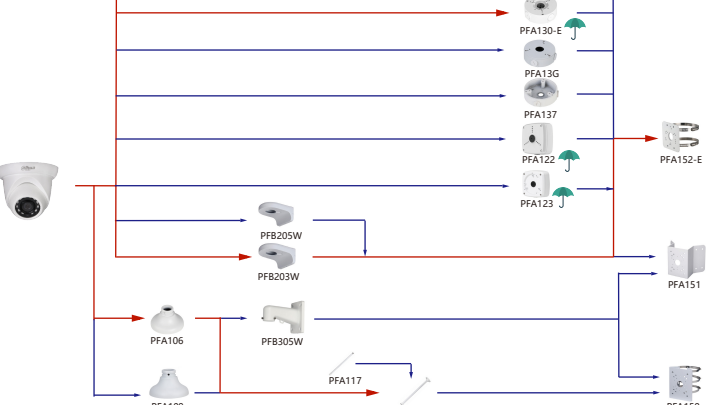

Selection of IP&CVI Eyeball Camera

Shape	IP Camera	CVI Camera
	IPC-HDW1020/1120/1220/1320/1420/1230/1531/1431S	HAC-HDW2221/2231S