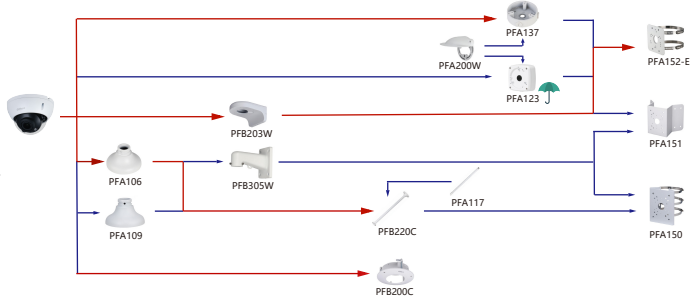

Shape	IP Camera	CVI Camera
	IPC-HDBW5241/5541/5442R-S IPC-HDBW4239/5241/5541/5442R-ASE IPC-HDBW2231/2431/2831/2531R-ZS-S2 IPC-HDBW5231/2431/2831/2231R-ZAS-S2 IPC-HDBW3841/3441/3541/3241R-ZS IPC-HDBW5489R-ASE-LED IPC-HDBW3841/3441/3541/3241R-ZAS IPC-HDBW5242R-ASE-MF IPC-HDBW5241/5442R-ASE-NI IPC-HDBW5429R-ASE-S2 IPC-HDBW2102/1212/2220/2221/2320/2421/2231/2531/2431R-ZS/VFS IPC-HDBW5231/5431/5830R-Z IPC-HDBW5231/5431/5631/5831R-ZE	HAC-HDBW2802/2402R HAC-HDBW2221/2231/2401/2802/2601/2241/2501/1230/1200/1500 /2402/1400R-Z HAC-HDBW2601/2802/2501/2402/2241/1500/2221/2231/2401R-Z-0P HAC-HDBW2411/1200/1230/1400/1500/2231R-Z-0OC HAC-HDBW1100/1200/1220/1400R-VF

Camera   Adapter   Wall Mount   Ceiling Mount   Junction Box   Pole/Corner Mount

- Orange font.....Special accessories
- Red font.....Recommended
- Red font.....Special installation
- Included in package, no need order
- IP66