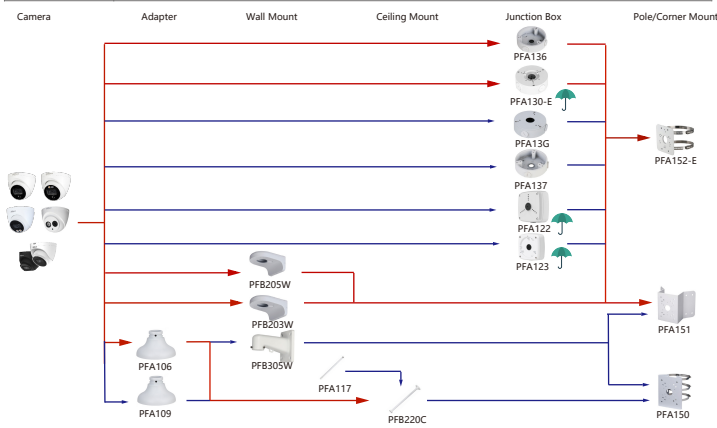

Shape	IP Camera	CVI Camera
	IPC-HDW2230/2431/2831/2531/2231T-AS-S2 IPC-HDW2239/2439T-AS-LED-S2	HAC-ME1100/1200/2221/1500/1200E HAC-ME1200/1500E-LED