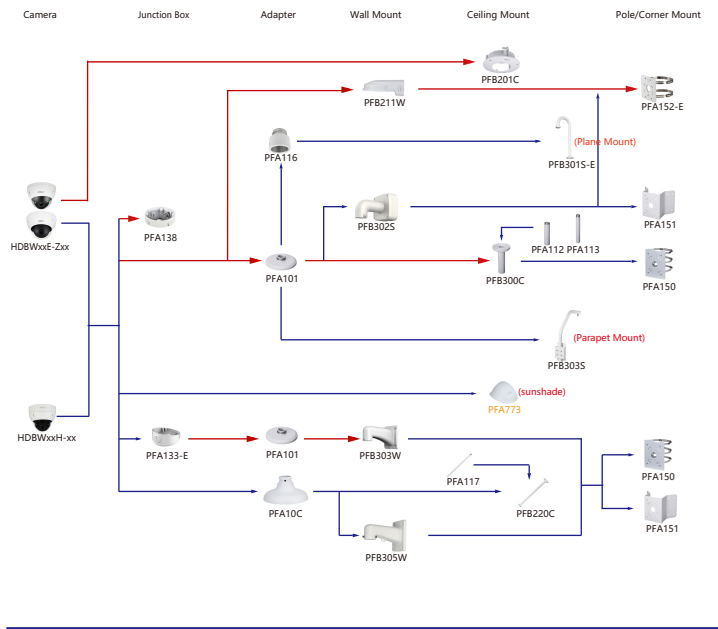

Selection of IP&CVI Dome Camera

Shape	IP Camera	CVI Camera
	IPC-HDBW5121/5220/5221/5231/5421/5431/5830 /R231/61300/8232/8331/8630/81200/8241/8241E-Z IPC-HDBW5231/5431/5631/5831/8331/8241/5241E-Z5E IPC-HDBW5231/5431/5830/8331/8331/8241/5241E-Z5 IPC-HDBW5442/5442E-2S4 /B130/8630/8331/8232/831E-ZE IPC-HDBW5442/5241E-ZHE IPC-HDBW4231/4431E-ZS4 IPC-HDBW5242E-ZE-MF IPC-HDBW8242E-Z4FD IPC-HDBW8242E-Z4FR IPC-HDBW5231E-ZE-HDMI IPC-HDBW7442/7842/71242H-Z IPC-HDBW7442/7842H-Z4 IPC-HDBW7442H-ZFR IPC-HDBW7442H-Z4FR IPC-HDBW5842/5442H-ZHE IPC-HDBW5442H-Z4E IPC-HDBW5442H-ZE IPC-HDBW5242H-Z6E-MF IPC-HDBW5242H-ZHE-MF IPC-HDBW5242H-ZE-MF IPC-HDBW5842H-Z4HE-S2 IPC-HDBW5842H-ZE-S2 IPC-HDBW5842H-Z4E-S2 IPC-HDBW5842H-ZHE-S	HAC-HDBW3802/3231E-Z HAC-HDBW3802/3231E-ZH HAC-HDBW3231E-ZT HAC-HDBW3231E-Z12 HAC-HFW3231E-Z12 HAC-HFW3231E-Z HAC-HFW3231E-ZH HAC-HFW3231E-ZT HAC-HFW3802E-ZH-VP HAC-HFW3802E-Z-VP