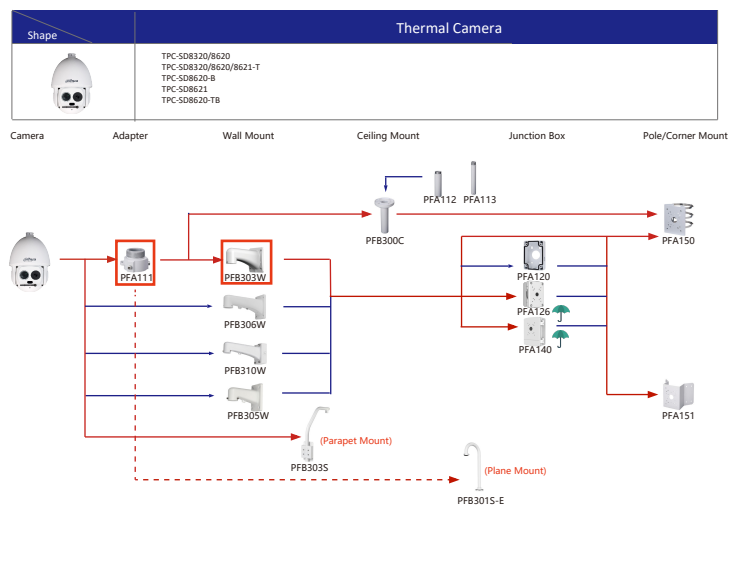

Camera Adapter Wall Mount Ceiling Mount Junction Box Pole/Corner Mount

Selection of Thermal Camera

Selection of Thermal Camera

Selection of Thermal Camera

Selection of Thermal Camera

Selection of Special Camera

Shape	Special Camera	Shape	Special Camera
	IPC-HDBW8232E-Z-SL		SD06230U-HN-SL
	IPC-HFW5221E-Z-IRA/BIRA		IPC-HDPWS241/5442/5541G-Z
	PSDW81642M-A360 PSDW8842M-A180		
	PSDW8842ML-A180-D237 PSDW81642ML-A360-D237 PSDW81642M-A180-Q440		Parking Space Detector
	IPC-HFW5100-IRA IPC-HFW5200-IRA		
	SDT5X405-4F-WA SDT5X235-3F-WA-0600 SDT5X425-4Z4-QA-2812 SDT5X425-4Z4-QA-0832 SDT5X405-4F-QA-0600		SD42C2127-HN SD42C2120/230T-HN SD42C2121-HC SD52C230/430/1200-HC SD42C2127-HN(S2) SD42C2127-HN(S2)
	IPC-HFS7842-Z-SG-LED IPC-HFS7443-Z-U-D2		IPC-PFW8840-A180 IPC-PFW83242-A180