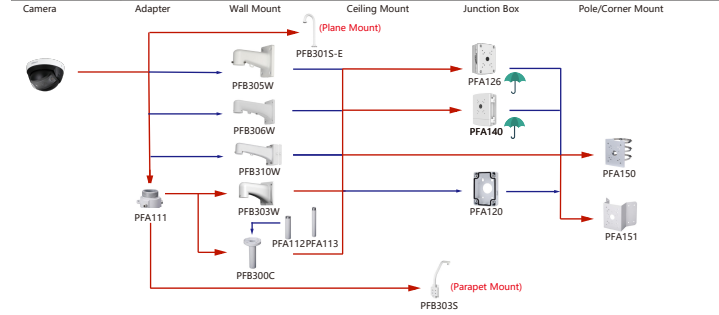

Shape	Special Camera	Shape	Special Camera
	IPC-HDBW8232E-Z-SL		SD06230U-HN-SL
	IPC-HFW5221E-Z-IRA/BIRA		IPC-HDPWS241/5442/5541G-Z
	PSDW81642M-A360 PSDW8842M-A180		
	PSDW8842ML-A180-D237 PSDW81642ML-A360-D237 PSDW81642M-A180-Q440		Parking Space Detector
	IPC-HFW5100-IRA IPC-HFW5200-IRA		
	SDT5X405-4F-WA SDT5X235-3F-WA-0600 SDT5X425-4Z4-QA-2812 SDT5X425-4Z4-QA-0832 SDT5X405-4F-QA-0600		SD42C2127-HN SD42C2120/230T-HN SD42C2121-HC SD52C230/430/1200-HC SD42C2127-HN(S2) SD42C2127-HN(S2)
	IPC-HFS7842-Z-SG-LED IPC-HFS7443-Z-U-D2		IPC-PFW8840-A180 IPC-PFW83242-A180

Selection of Special Camera

Shape	Special Camera	Shape	Special Camera
	S0T5A405WA-4F-8		SDZW2000T-SL
	PTZ83840/83440/83240-HNF-WA		PTZ1C200/203UE-GN PTZ1C200/203UE-GN-W
	PTZ19245/19240U-IRB-N PTZ19245/19240U-IRB-N-B PTZ192C40B-IRB-L		PTZ12248V-IRB-N PTZ12248V-LRB-N PTZ12230F-IRB-N-S2 PTZ12230F-LRB-N-S2
	PTZ1A225U-IRA-N		EPC230U
	EPC230U-PTZ EPC230U-PTZ-IR EPC245U-PTZ EPC245U-PTZ-IR		SDZW2030U-SL
	IPC-PDBW8840-A180		

Selection of Special Camera

Shape	IP Camera	CVI Camera
	IPC-PDBW5831/82041-8360	

Shape	IP Camera	CVI Camera
	IPC-PDBW8800/8802-A180	

Shape	IP Camera	Thermal Camera
	IPC-PFW8601/8802/8800-A180	TTC-8F8320/8620 TTC-8F8320/8620A TTC-8F8320/8620-T