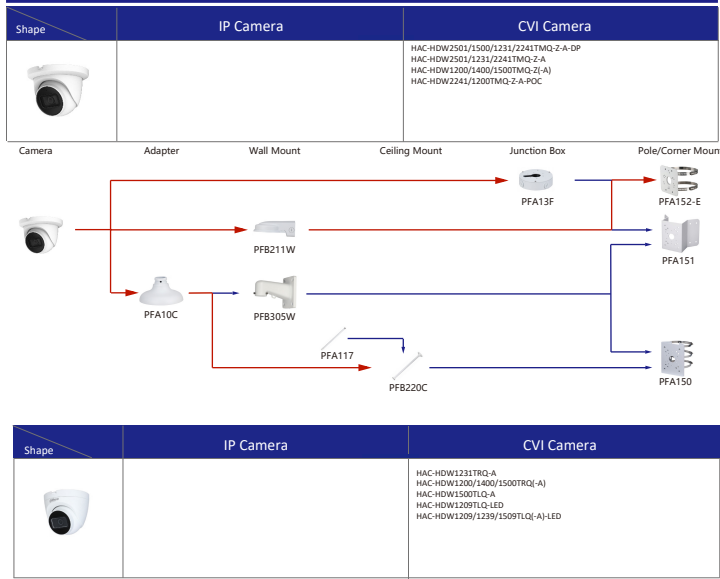

Selection of IP&CVI Eyeball Camera

Shape	IP Camera	CVI Camera
	IPC-HDW4120/4220/4221/4231/4421/4431M	HAC-HDW1100/1200/1220/1400/2221/2231/2401/2241/2501/1230/1500/1800M HAC-T2441/21

Shape	IP Camera	CVI Camera
	IPC-HDW2230/2431/2831/2531/2231T-AS-S2 IPC-HDW2239/2439T-AS-LED-S2	HAC-ME1100/1200/2221/1500/1200E HAC-ME1200/1500E-LED

Selection of IP&CVI Eyeball Camera

Shape	IP Camera	CVI Camera
		HAC-HDW1100/1200/1400/1200R HAC-T1441/51

Shape	IP Camera	CVI Camera
		HAC-HDW2501/2241TLMQ-A HAC-HDW1200/1400/1500/1231TLMQ(-A)-LED HAC-HDW1400/1200/1500TQ(-A) HAC-HDW2501TQ-A HAC-HDW1200TLMQ-A-POC

Selection of IP&CVI Eyeball Camera

Selection of IP&CVI Eyeball Camera

Selection of IP&CVI Eyeball Camera

Selection of IP&CVI Eyeball Camera

Selection of PTZ Camera

Shape	IP PTZ Camera	CVI PTZ Camera
	SD60131/60225/60230/60430U-HNI SD60130/60220/60220/60230F-HNI SD65F230F-HNI SD65F233XA-HNR SD6AE230F-HNI SD6AE245/530U-HNI SD6AE240/830V-HNI SD60230U-HNI-SL (Stainless steel cameras are not recommended to use universal brackets)	SD6AL240-HNI SD6AL230F-HNI SD6AL245U-HNI SD6AL245U-HNI-IR SD6AL30V-HNI SD6AL445/233/245XA-HNR SD6AL445/233XA-HNR-IR