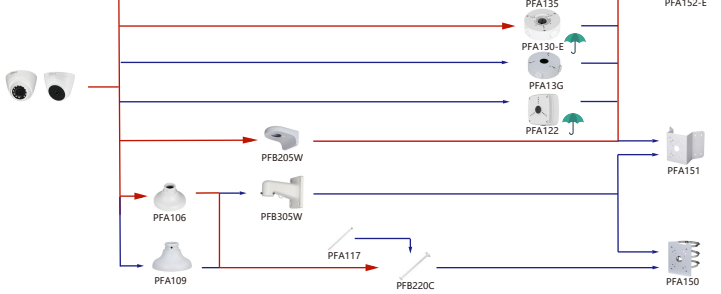

Selection of IP&CVI Eyeball Camera

Shape	IP Camera	CVI Camera
		HAC-HDW1100/1200/1400/1200R HAC-T1441/51