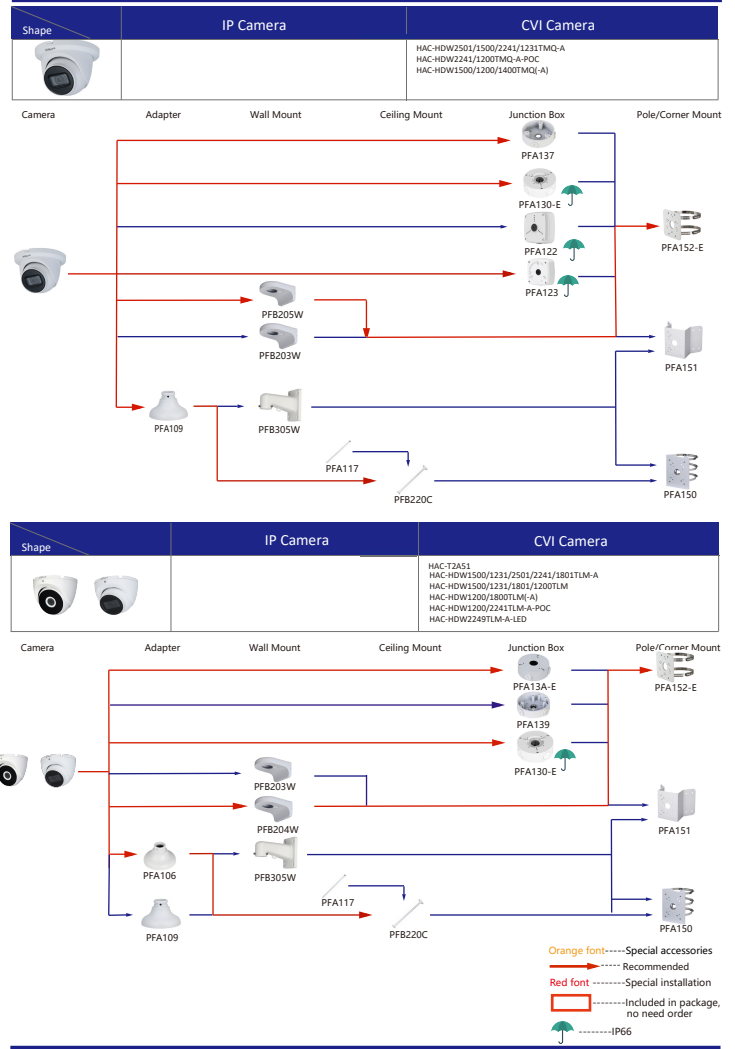

Selection of IP&CVI Eyeball Camera

Shape	IP Camera	CVI Camera
	IPC-HDW4120/4220/4221/4231/4421/4431M	HAC-HDW1100/1200/1220/1400/2221/2231/2401/2241/2501/1230/1500/1800M HAC-T2441/21

Shape	IP Camera	CVI Camera
	IPC-HDW2230/2431/2831/2531/2231T-AS-S2 IPC-HDW2239/2439T-AS-LED-S2	HAC-ME1100/1200/2221/1500/1200E HAC-ME1200/1500E-LED

Selection of IP&CVI Eyeball Camera

Shape	IP Camera	CVI Camera
		HAC-HDW1100/1200/1400/1200R HAC-T1441/51

Shape	IP Camera	CVI Camera
		HAC-HDW2501/2241TLMQ-A HAC-HDW1200/1400/1500/1231TLMQ(-A)-LED HAC-HDW1400/1200/1500TQ(-A) HAC-HDW2501TQ-A HAC-HDW1200TLMQ-A-POC

Selection of IP&CVI Eyeball Camera

Selection of IP&CVI Eyeball Camera

Selection of IP&CVI Eyeball Camera

Selection of IP&CVI Eyeball Camera

Selection of PTZ Camera

Shape	IP PTZ Camera	CVI PTZ Camera
	SD60131/60225/60230/60430U-HNI SD60130/60220/60220/60230F-HNI SD65F230F-HNI SD65F233XA-HNR SD6AE230F-HNI SD6AE245/530U-HNI SD6AE240/830V-HNI SD60230U-HNI-SL (Stainless steel cameras are not recommended to use universal brackets)	SD6AL240-HNI SD6AL230F-HNI SD6AL245U-HNI SD6AL245U-HNI-IR SD6AL30V-HNI SD6AL445/233/245XA-HNR SD6AL445/233XA-HNR-IR