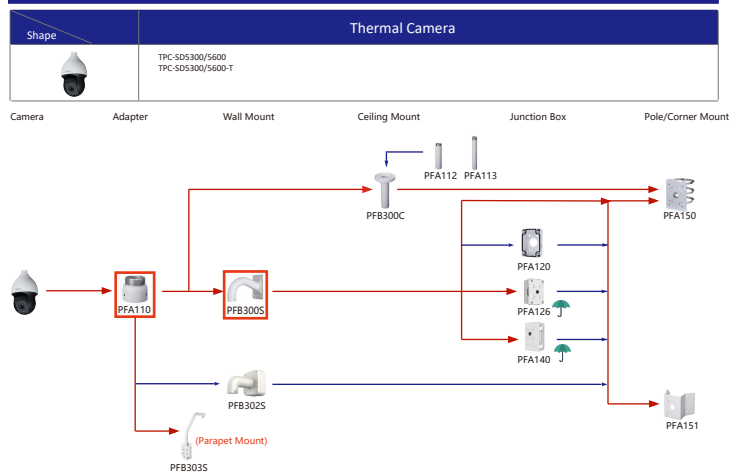

Camera Adapter Wall Mount Ceiling Mount Junction Box Pole/Corner Mount

Selection of Thermal Camera

Selection of Thermal Camera

Selection of Thermal Camera

Selection of Thermal Camera

Selection of Special Camera

Shape	Special Camera	Shape	Special Camera
	IPC-HDBW8232E-Z-SL		SD06230U-HN-SL
	IPC-HFW5221E-Z-IRA/BIRA		IPC-HDPWS241/5442/5541G-Z
	PSDW81642M-A360 PSDW8842M-A180		
	PSDW8842ML-A180-D237 PSDW81642ML-A360-D237 PSDW81642M-A180-Q440		Parking Space Detector
	IPC-HFW5100-IRA IPC-HFW5200-IRA		
	SDT5X405-4F-WA SDT5X235-3F-WA-0600 SDT5X425-4Z4-QA-2812 SDT5X425-4Z4-QA-0832 SDT5X405-4F-QA-0600		SD42C2127-HN SD42C2120/230T-HN SD42C2121-HC SD52C230/430/1200-HC SD42C2127-HN(S2) SD42C2127-HN(S2)
	IPC-HFS7842-Z-SG-LED IPC-HFS7443-Z-U-D2		IPC-PFW8840-A180 IPC-PFW83242-A180