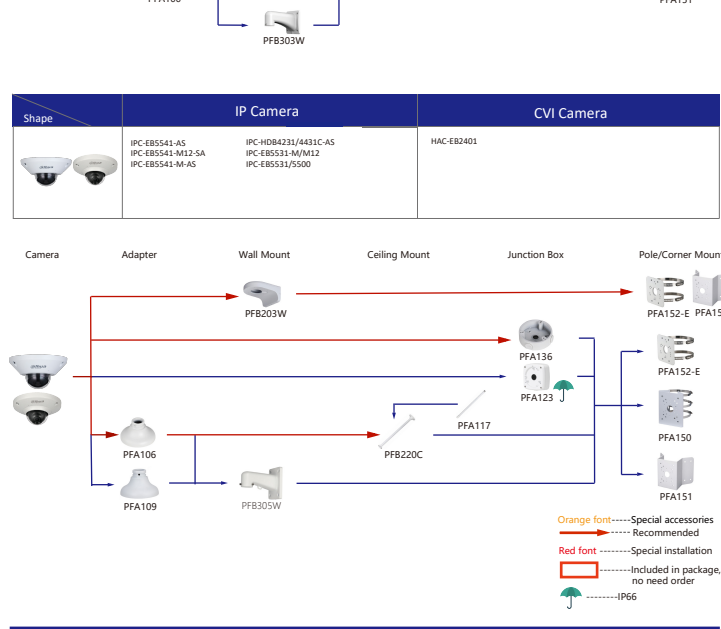

Selection of IP&CVI Dome Camera

Shape	IP Camera	CVI Camera
	IPC-EBW81200/81230/8630/8600/81242 IPC-EBW830-VC IPC-EBW81242-AS-S2 IPC-EBW81242-AS-VC-S2 IPC-EBW842-AS-VC IPC-EBW842-AS	HAC-EBW3802