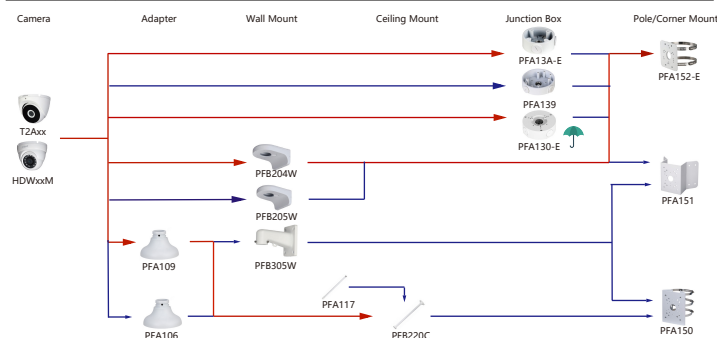

Selection of IP&CVI Eyeball Camera

Shape	IP Camera	CVI Camera
	IPC-HDW4120/4220/4221/4231/4421/4431M	HAC-HDW1100/1200/1220/1400/2221/2231/2401/2241/2501/1230/1500/1800M HAC-T2441/21