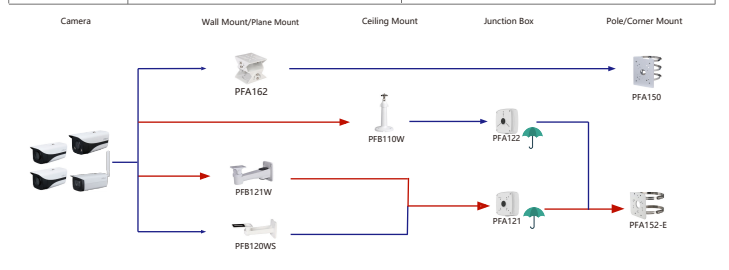

Shape	IP Camera	CVI Camera
	IPC-HFW3241/3441M-AS-I2 IPC-HFW2230M-AS-LED-B IPC-HFW2430/2399M-AS-LED-B-S2 IPC-HFW2230M-AS-LED IPC-HFW3441M-AS-SFC-I2 IPC-HFW2231M-AS-I2-B-S2 IPC-HFW3241DF-AS-4G