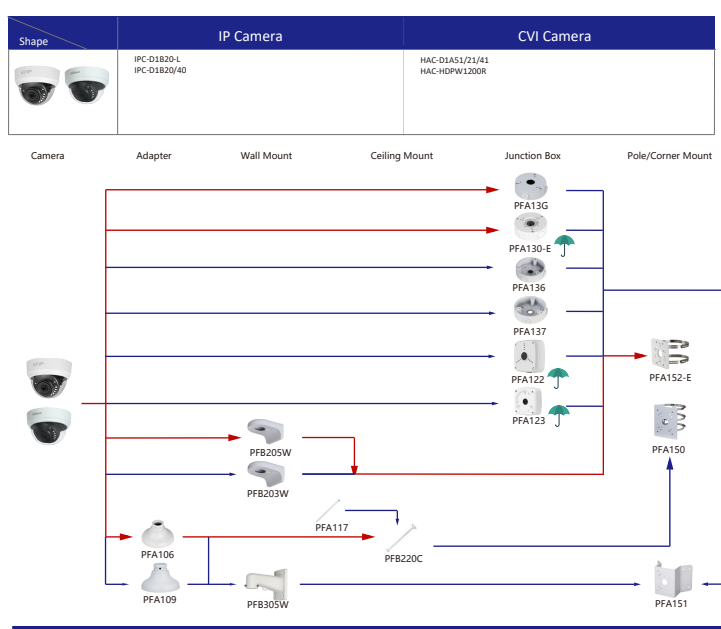

Selection of IP&CVI Dome Camera

Shape	IP Camera	CVI Camera
	IPC-HDBW4231/4431E-S-54 IPC-HDBW4231/4431E-AS-54 IPC-HDBW3241/3441/3841/4231/4431/4830E-AS IPC-HDBW2230/2431/2831/2531/2231E-S-52 IPC-HDBW1531/1431/1230/1420/1300/1200/1100/1020E IPC-HDBW3241/3441/3841/4831/1230/1531E-S IPC-HDBW3249/3449E-AS-NI IPC-HDBW4120/4220/4221E-AS1 IPC-HDBW4231/4431/4631/4831E-AS IPC-HDBW1120/1320E-W	HAC-HDBW2501/2241/1100/1200/1400/2221/2231/2401/1230/1500/1200E