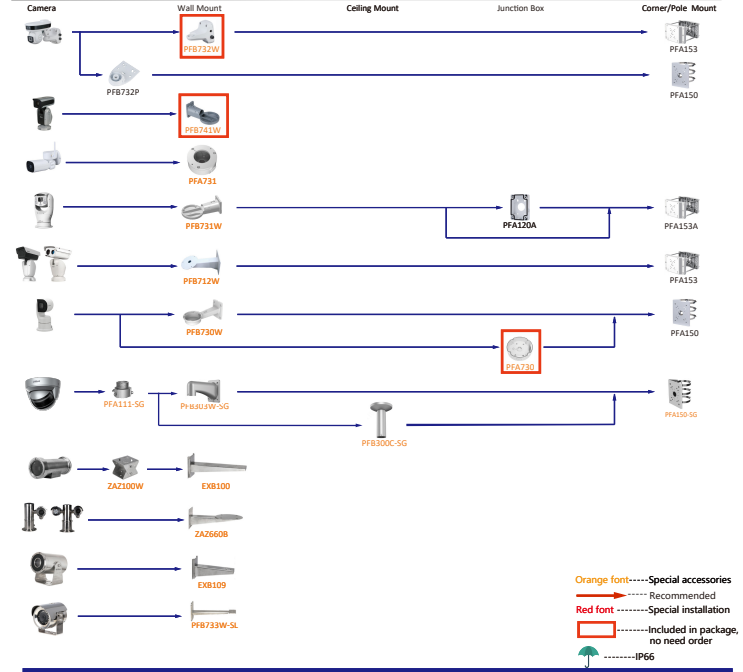

Selection of Special Camera

Shape	Special Camera	Shape	Special Camera
	S0T5A405WA-4F-8		SDZW2000T-SL
	PTZ83840/83440/83240-HNF-WA		PTZ1C200/203UE-GN PTZ1C200/203UE-GN-W
	PTZ19245/19240U-IRB-N PTZ19245/19240U-IRB-N-B PTZ192C40B-IRB-L		PTZ12248V-IRB-N PTZ12248V-LRB-N PTZ12230F-IRB-N-S2 PTZ12230F-LRB-N-S2
	PTZ1A225U-IRA-N		EPC230U
	EPC230U-PTZ EPC230U-PTZ-IR EPC245U-PTZ EPC245U-PTZ-IR		SDZW2030U-SL
	IPC-PDBW8840-A180