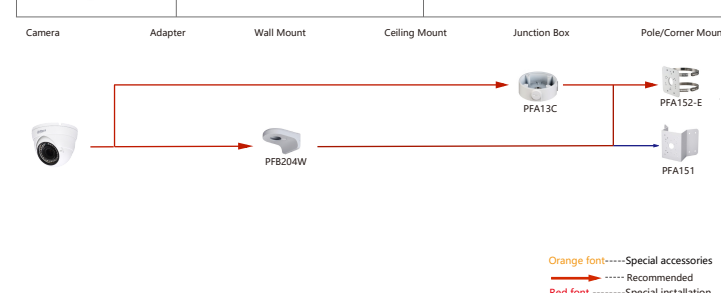

Shape	IP Camera	CVI Camera
		HAC-HDW1100/1200/1220/1400R-VF