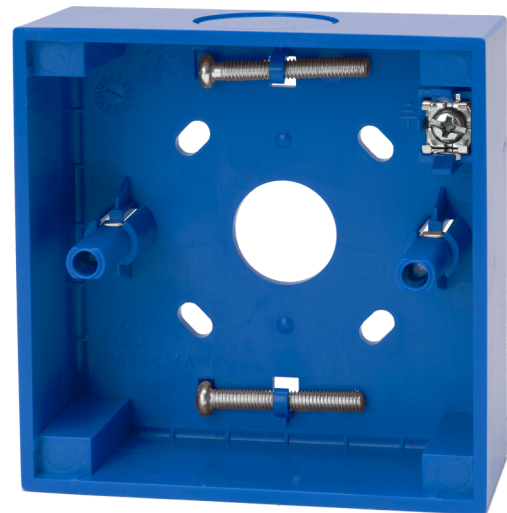

N-MC-BB-U

MCP accessory, intelligent manual call point back box, blue

General

The N-MC-BB-U is a surface mount back-box for for DM3000, KAL750 and ZP780 series manual call points. It offers cable entry from behind when used with hidden cable trunking, or cable entry from the top and bottom when surface mount cable trunking is used. Suitable mounting screws to fit the compatible manual call point to the back box are conveniently housed in the base of the box. A screen connection terminal is provided for convenient cable screen connection when used in electricity noisy environments.

Easy to install

Adjustable screw mounting holes allows for perfect alignment of the back box even if the drilled holes are not exactly level. The flexibility of cable entry from the large opening in the rear, or the dust proof knockouts at the top and bottom of the unit greatly enhances the applications possible for fitting in all types of installations. The back box may be rotated through 180° to position the selected entry orientation in the most convenient location at the top or the bottom of the unit.

A perfect fit between the back box and the manual call point front is guaranteed by device alignment guides that avoid misalignment of the back box with the front part, presenting the manual call point as a single aesthetic product on the wall.

Details

- Compatible with quality wall boxes and MCPs
- Rear and side cable entry using a single unit
- Suitable screws provided for MCP fitting
- Screen connection terminal for electrically noisy installations
- Alignment holes for wall mounting allows for perfect horizontal alignment
- Aligns perfectly with the NC-MC series conventional, as well as DM3000, KAL750 and ZP780 series addressable MCPs to provide a smooth aesthetic single unit finish