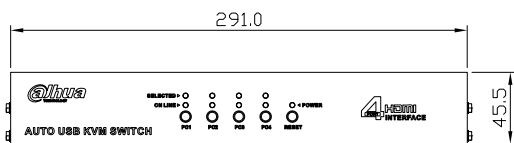

Others

Power Supply	DC12V 500mA		
Power Consumption	≤2W		
Working Temperature	-45℃~+65℃		
Working Humidity	10% ~ 80%, Non-condensing		
Unit Dimension	100mm×291mm×45.5mm (W*L*H)	136.5mm×430.8mm×45.5mm(W*L*H)	
Weight	0.74Kg	1.28Kg	

Ordering Information

Type	Part Number	Description
AUTO USB KVM SWITCH	DH-KVM0401HM-E100	Simple;Easy;High cost-efficient
	DH-KVM0801HM-E100	Simple;Easy;High cost-efficient

Dimensions (mm/inch)

Unit: mm

Front