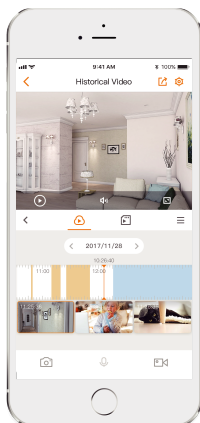

Stay close with what you care

With Cloud service, you will have access to what you care as long as Internet is available. You can record daily or motion videos on Cloud and play back anytime anywhere.