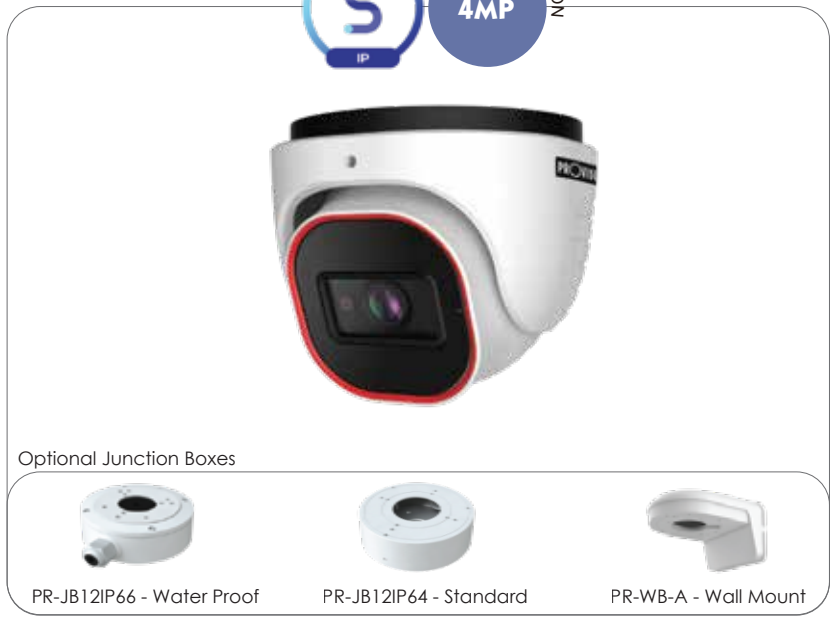

20M IR FIXED LENS DOME CAMERA

DI-340IPS-28

- | | | | |
|-------------------------------------|--------------------------------------|---------------------|-----------------------|
| 1/2.7" CMOS Sensor | ONVIF | Built-in Microphone | Micro SD Card Support |
| 4 Mega-Pixel | Digital WDR | 2.8mm Fixed Lens | |
| True Day & Night (IR Cut Removable) | 3D Noise Reduction | 20m IR Illumination | |
| H.265 (HEVC) Compression | Motion Detection and Privacy Masking | PoE Support | |
| 0 Lux (IR On) Min. Illumination | Basic Analytics | IP 67 Protection | |

Specifications

Camera	Video	Model	DI-340IPS-28
		Image Sensor	1/2.7" CMOS (16:9)
		Effective Pixels	2560x1440
		Electronic Shutter	1/25s ~ 1/100000s
		Frame Rate	1-25/30FPS
	Audio	Day & Night	ICR
		Min. Illumination	Day: 0.1lux / Night: 0.03lux (@F2.0, AGC On) 0lux with IR on
	Image Processing	Audio compression	G.711A/G.711U
		Communication	One-way Audio
		Image Settings	AWB, AGC Adjustable, Exposure Mode (Auto) Sharpness, Saturation, Brightness & Contrast Adjustable
Image Enhancement		Digital WDR, BLC, HLC, ROI	
Noise Reduction		3D-DNR	
Image Orientation		Mirror/Flip	
Privacy Zone		Yes	
Compression	Motion Detection	Yes	
	Analytics	Basic Camera Tampering, Line Crossing, Sterile Area	
	Video Compression	H.265 / H.264 / MJPEG (Sub-Stream Only)	
	Resolution	4MP (2560x1440) / 3MP (2304x1296) / 2MP (1920x1080) / D1 / QVGA/CIF	
Others	Multi-Stream	Master Stream: 4MP (2560x1440) / 3MP (2304x1296) / 2MP (1~30fps) Sub-Stream: 1MP (1~12/15fps) / QVGA/D1/CIF (1~30fps) Third Stream: QVGA/D1/CIF (1~30fps)	
	Bit rate	64Kbps ~ 5Mbps@H.265 / 64Kbps ~ 5Mbps@H.264	
	Encode Mode	VBR/CBR	
	Image Quality	Five levels under VBR; Free adjustment under CBR	