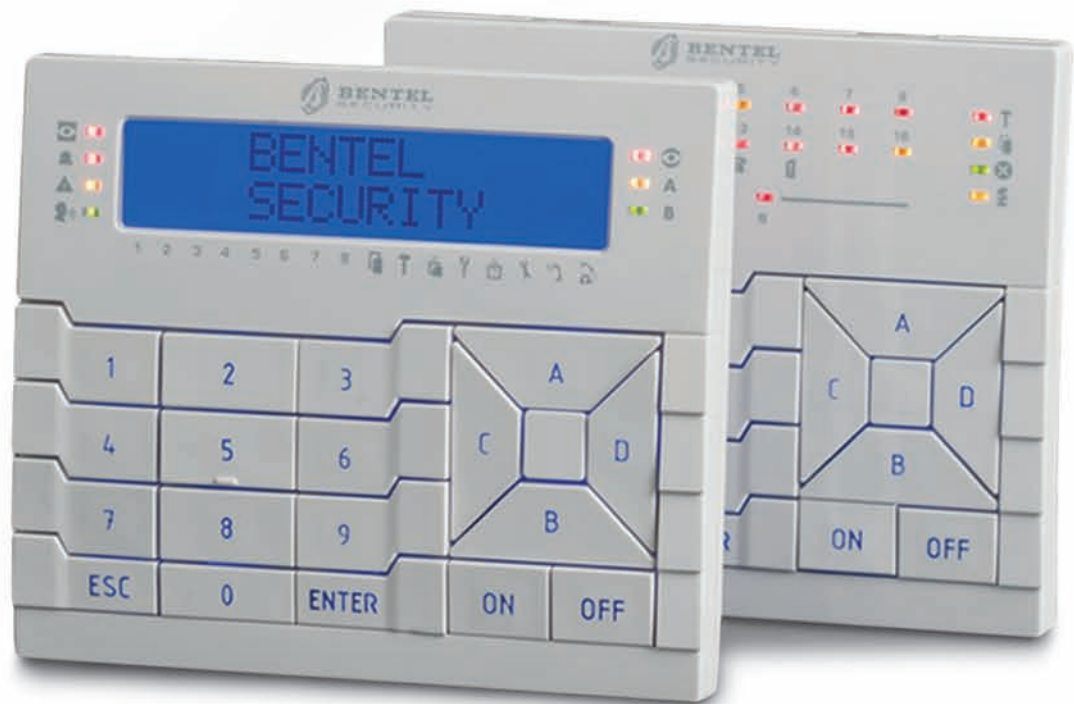

BENTEL
SECURITY

PREMIUM LINE KEYPADS

- Two versions: LCD, LED
- Blu display with regulation of the contrast to optimize the legibility in different conditions of environment's illumination
- Surface mounting and flush mounting with dedicated accessory BKP-BOX
- Key reader function thanks to a built in wireless key reader
- 3 programmable I/O
- Plug-in approach: electronic fixed on the cover
- Very simple and fast installation without cabling problems: terminals only on the back
- Easy to fix on the wall because of the integrated "bubble" accessory
- Continue adjustable volume

BENTEL
SECURITY

PREMIUM LINE

Bentel Security has developed the new Premium Line keypads in order to exceed the need for quality, reliability and accuracy in high profile installations.

The elegant and innovative design makes the Premium keypad adaptable to any interior décor, offering the possibility to choose between surface and flush mounting.

Premium, has an integrated Proxi Key reader function and 3 programmable I/O, it is without a doubt the most suitable keypad when it comes to integrating high-performance and unique design.

VALUE PROPOSITION

MAIN FEATURES

TWO VERSIONS: LCD, LED

LCD

- 2-line display, each consisting of 16 characters. The display shows the system programming and the alarm functions
- 7 LEDs for signalling
Behaviour: on, off, slow flashing, fast flashing
Colours: 3 red, 2 yellow, 2 green
- Display and back lighting colour: blue