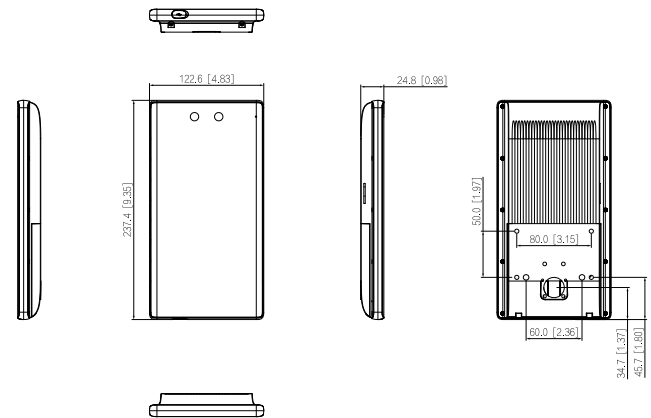

Port

RS-485	1
RS-232	1
Wiegand	1, input and output port
USB	1 × USB 2.0 port
Network Port	1 × 10 Mbps/100 Mbps Ethernet port
Alarm Input	2 (On/off signal)
Alarm Output	2 (Relay)
Alarm Linkage	Yes
Exit Button	1
Door Status Detection	1
Lock Control	1

Alarm

Anti-pass Back	Yes
Tamper Alarm	Yes
Duress Alarm	Yes
Door Sensor Timeout	Yes
Intrusion	Yes
Illegal Card Exceeding Threshold	Yes

General

Power Adapter	Included
Power Supply	12 VDC, 2 A

Protection	IP65
Power Consumption	≤24 W
Product Dimensions	237.4 mm × 122.6 mm × 24.8 mm (9.35" × 4.83" × 0.98")
Packaging Dimensions	390.0 mm × 320.0 mm × 360.0 mm (15.35" × 12.60" × 14.17") (H × W × D)
Transport Package Dimensions	299.0 mm × 164.0 mm × 72.0 mm (11.77" × 6.46" × 2.83") (H × W × D)
Operating Temperature	–30 °C to +60 °C (–22 °F to +140 °F)
Operating Humidity	0%–90% (RH), non-condensing
Operating Altitude	0 m–1,300 m (0 ft–4265.09 ft)
Operating Environment	Indoor; outdoor
Gross Weight	1.0 kg (2.20 lb)
Accessory	Included wall mount bracket
Installation	Turnstile Mount;86 case mount;Wall;Floor Bracket Mount

Ordering Information

Type	Model	Description
Face Recognition Access Controller	DHI-ASI8213S-W	Dahua Face Recognition,Card Swiping,Password Face Recognition Access Controller

Dimensions (mm[inch])

Panels