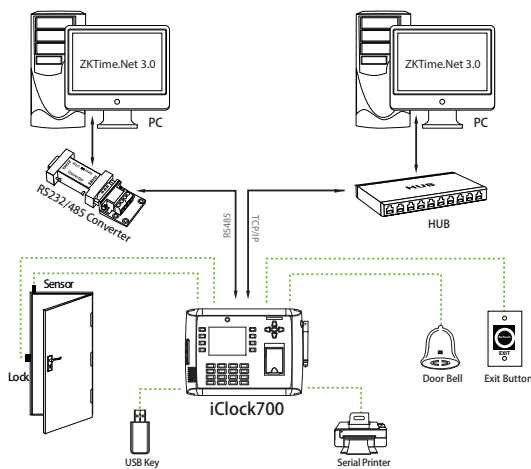

Specifications

Fingerprint Capacity	8000
ID Card Capacity	10,000 (Optional)
Record Capacity	200,000
Display	3.5-inch TFT Screen
Communication	RS232/485, TCP/IP, USB-host/client
Standard Functions	Workcode, SMS, DST, Webserver, Scheduled-bell, Self-Service Query, Automatic Status Switch, Photo ID, T9 Input, Anti-passback, Camera, Built-in Battery, Multi Verification Mode
Access Control Interface	3rd Party Electric Lock, Door Sensor, Exit Button, Alarm, Door Bell
Wiegand Signal	Input & Output
Optional Functions	ID/Mifare/HID, External Printer, ADMS, Wi-Fi, GPRS, 3G
Software	ZKTime.Net 3.0
Power Supply	DC 12V 3A
Verification Speed	≤ 1 Sec.
Operating Temp.	0° C - 45° C
Operating Humidity	20% - 80%
Dimension	225.2 × 166.0 × 46.3mm (Length × Width × Thickness)
Gross Weight	1.94 kg

Configuration