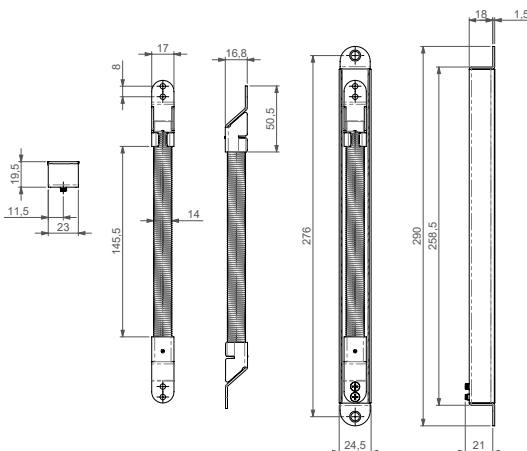

DL400 Invisible door loops

Length 290 mm
Inside diameter : 9 mm

CDVI FRANCE + EXPORT
+33 (0)1 48 91 01 02
www.cdvi.com

CDVI UK
[UNITED KINGDOM
IRELAND]
+44 (0)1628 531300
www.cdvi.co.uk

CDVI GERMANY
+49 0175-2923901
www.cdvi.de

CDVI CHINA
+86 (0)10 84606132/82
www.cdvinchina.cn

CDVI BENELUX
[BELGIUM - NETHERLAND -
LUXEMBOURG]
+32 (0) 56 73 93 00
www.cdviibenelux.com

CDVI ITALIA
+39 0321 90 573
www.cdvi.it

CDVI SUISSE
+41 (0)21 882 18 41
www.cdvi.ch

CDVI MAROC
+212 (0)5 22 48 09 40
www.cdvi.ma

CDVI POLSKA
+48 12 659 23 44
www.cdvi.com.pl