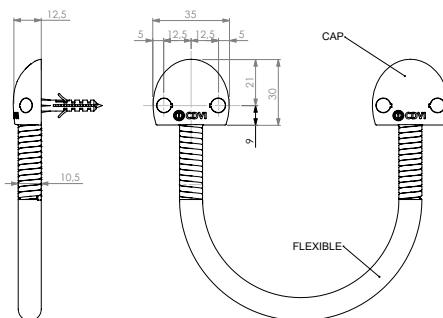

FLEX30 - FLEX60

Length 300 and 600 mm
Inside diameter : 9 mm