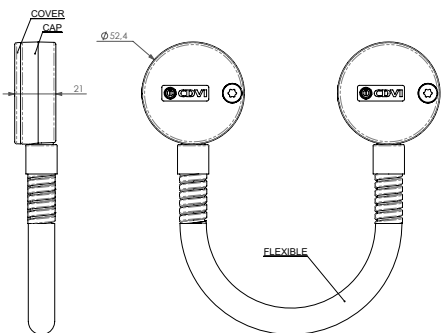

GF60

Length 600 mm
Inside diameter : 12 mm