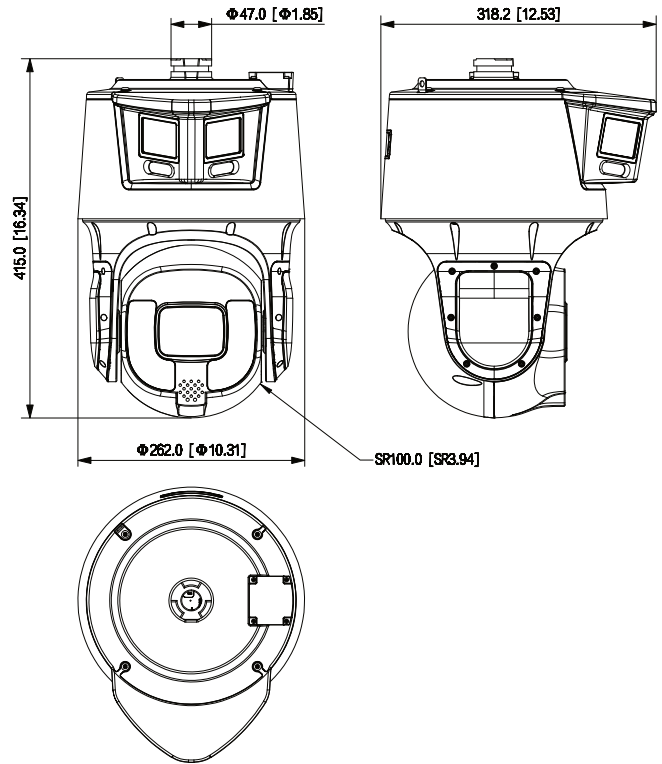

Accessories

Included:

Optional:

Dimensions (mm[inch])

Wall Mount	Ceiling Mount	Ceiling Mount
PFA114+PFB307W	PFA114+PFB301C	PFA114+PFB710C
Pole Mount(Vertical)	Corner Mount	
PFA114+PFB307W+PFA5500	PFA114+PFB307W+PFA151