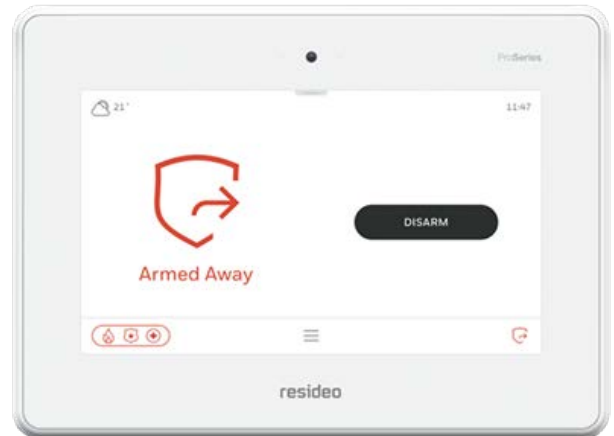

The ProSeries All-in-One Security Panel with the next generation Resideo Total Connect® End-User App which delivers a faster, more fluid interaction on mobile devices for arming, disarming and other system operations.

For installation and service efficiency, communication modules and batteries are easily replaceable. The AlarmNet 360® cloud based business management portal enables easy remote or on-site programming. It transmits over-the-air software and firmware updates, performs remote diagnostics, monitors and provides analytics on system usage and activity.

Approvals

- UKCA
- CE

Special Features

- **ProSeries All-In-One panel**
  Self-contained unit combines 7" graphic touchscreen, controller, communicator, microphone, speaker and sounder.
- **ProSeries Platform**
  Part of a broad and highly versatile security and smart home/business platform with consistent programming, user interfaces and a common range of sensors and peripherals across all solutions. When you learn one, you know them all.
- **SiX® Sensors**
  Extensive range of secure, encrypted two-way wireless sensors and peripherals with over-the-air upgrade capability.
- **Modular Design**
  Easily replaceable, Z-Wave®/Wi-Fi® and cellular radio communications.

- **AlarmNet 360® Online Management Platform**
  Remote or on-site programming and diagnostics to improve business efficiencies and reduce engineer call outs. www.alarmnet360.com
- **Works with Amazon Alexa**
  Supports convenient voice interactivity with Alexa functions and commands.
- **Bluetooth® Disarming**
  Hands-free auto-disarming with a linked mobile phone in proximity.
- **Resideo Total Connect® Remote Services**
  On-the-go security and home control and real-time alerts, anytime, anywhere, on any PC or Android and iOS smart device.
- **Dual Path Communications**
  Easily replaceable LTE communicators and Wi-Fi® module provide several options for self-monitoring communications. The Wi-Fi® module is supplied within and mounted into the All-In-One panel.
- **Smart Home (require Total Connect® Remote Services)**
  Z-Wave® compatibility allows control of lighting, locks, thermostats, and other devices; system operation can trigger programmed automated scenes that set devices to the end-user's preference.
- **Partitions**
  Program up to four independent partitions; ideal for commercial customers, small offices, retail shops and multi-dwelling homes.
- **Programming Options**
  ProSeries All-in-One panels can be programmed in the following ways: Local on-screen programming or via AlarmNet 360 web portal.