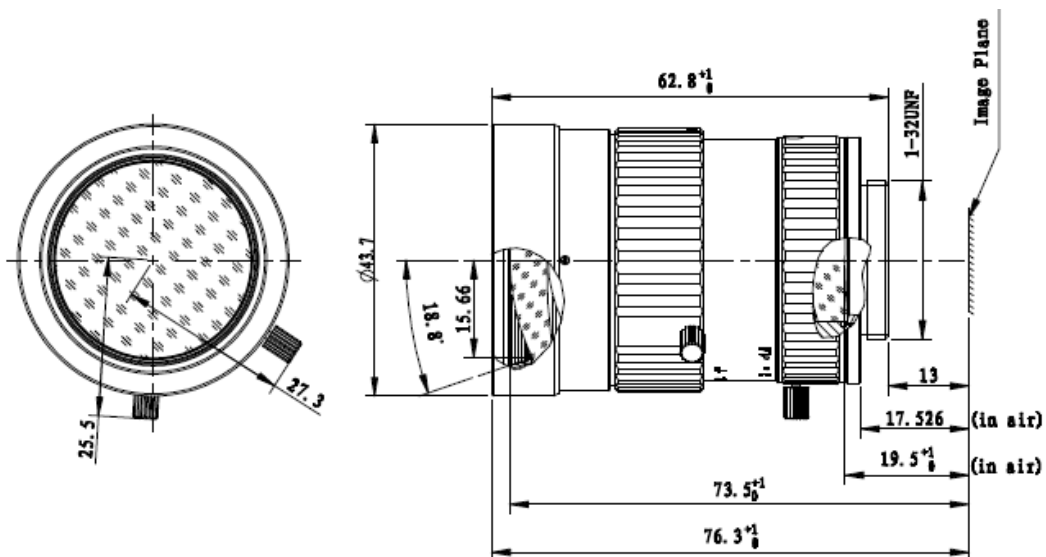

## 5 MegaPixel Lens

### Specifications

Model		DH-PLF2150-M
Parameter		
Image format		1"
Focal length		25mm
Lens pixel		5MP
Aperture		F1.4-16
Mount		C
Field Angle (D*H*V)	1"	36.7° x 29.4° x 22.1°
	3/4"	27.6° x 22.1° x 16.6°
	2/3"	25.3° x 20.2° x 15.2°
Lens Control	Focus	Manual
	Zoom	Manual
	Iris	Manual
IR Correction		No
M.O.D.		1.0m
Filter Size		M37x0.5
Dimension		φ43.7x63mm
Weight		190g
Operating temperature		-30°C ~ +70°C
Humidity		<90% RH

## Dimensions(mm)