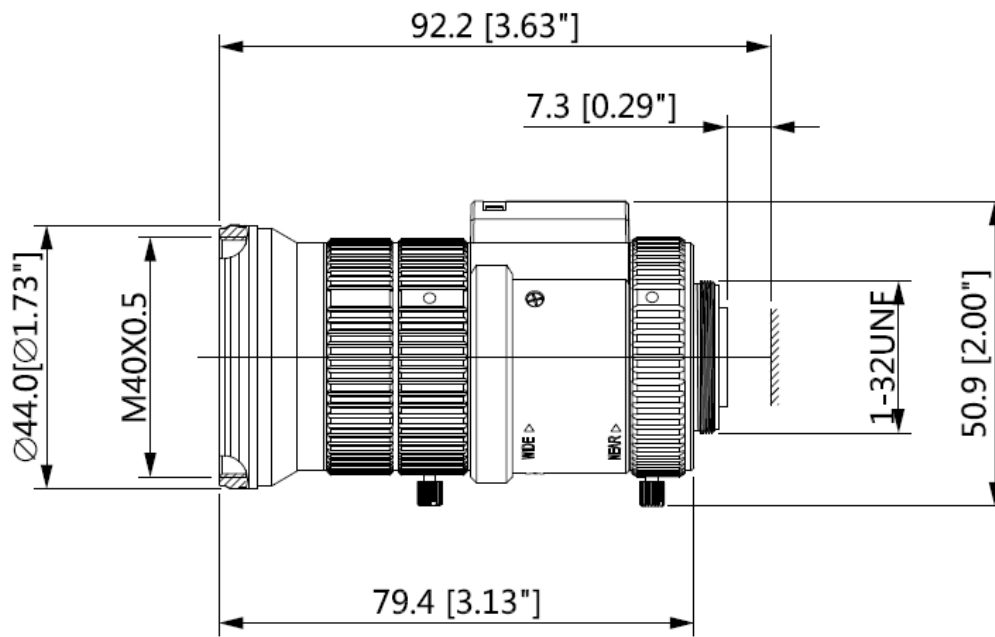

# DH-PFL0550-E6D

6 MegaPixel 5-50mm Lens

## Technical Specifications

<b>Model</b>		<b>DH-PFL0550-E6D</b>
<b>Parameter</b>		
Image format		1/2.7"
Focal length		5-50mm
Lens pixel		6MP
Aperture		F1.6
Mount		CS
Field Angle (D*H*V)	1/2.7"	W: 65.7°x49.6°x36.9° T: 5.2°x7°x5.2°
	1/2.9"(3:2)	W: 58.1°x47°x33.2° T: 8.1°x6.6°x4.7°
	1/4"	W: 42°x33°x25° T: 5.9°x4.7°x3.6°
Lens Control	Focus	Manual
	Zoom	Manual
	Iris	DC-iris
IR Correction		Yes
M.O.D.		0.5m(1.64ft)
Dimension		φ44x85.7mm(φ1.73"x3.37")
Weight		0.2kg(0.44lb)
Operating temperature		-30°C ~ +70°C (-22°F ~ 158°F)
Humidity		<90% RH

## Order Information

Type	Part Number	Description
Lens	DH-PFL0550-E6D	6 MegaPixel 5-50mm Lens _Dahua brand
	PFL0550-E6D	6 MegaPixel 5-50mm Lens _Neutral, no brand

## Dimensions(mm/inch)