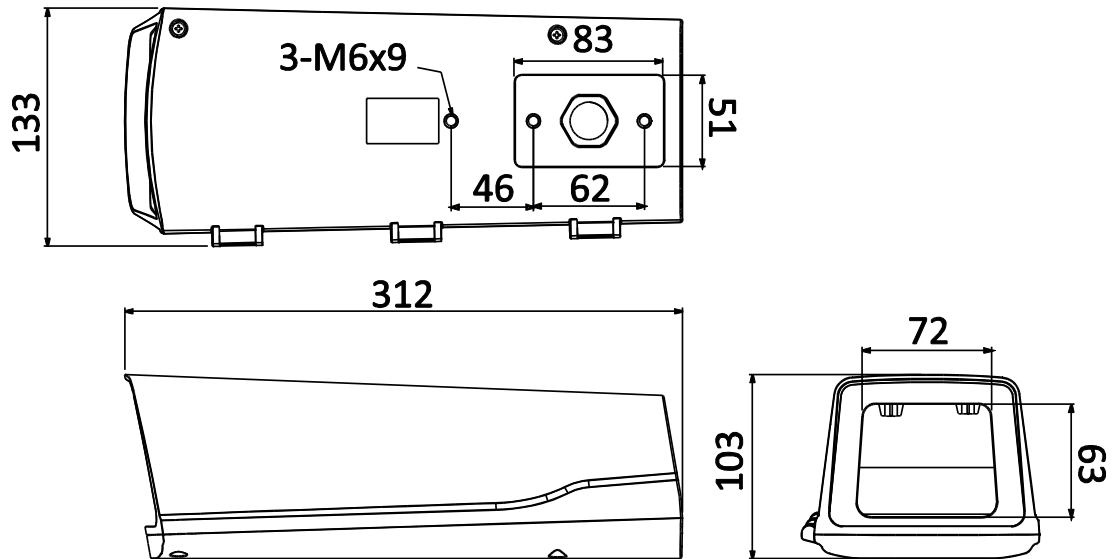

## Specifications

<b>Model</b>		<b>DH-PFH600N</b>
<b>General</b>		
Material		ASA +PC
Product Dimension		312mm(L) x 133mm(W) x 103mm(H)
Inside Dimension		170mm(L) x 74mm(W) x 80(H)
Window Dimension		63(L) x 72(W)
Operating Temperature	Set	-30°C ~60°C
	Heater	N/A
	Cooler	N/A
Ingress Protection		IP66
Humidity		≤90% RH (no condensation)
IR Distance		N/A
Wiper		N/A
Weight		0.7kg
Applicable Model		IPC-HF, HDC-HF, HAC-HF, CA-F, SDZ

## Dimensions (mm)