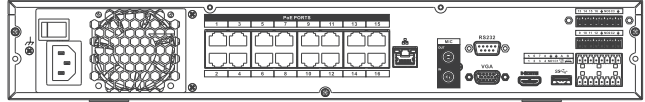

Ordering Information

Type	Part Number	Description
16 Channel NVR	DHI-NVR4416-16P-4KS2	16 Channel 1.5U 16PoE 4K&H.265 Lite Network Video Recorder
32 Channle NVR	DHI-NVR4432-16P-4KS2	32 Channle 1.5U 16PoE 4K&H.265 Lite Network Video Record

Rear Panel