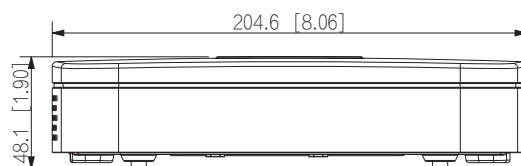

Alarm

General Alarm	Motion detection; privacy masking; video loss; PIR alarm
Anomaly Alarm	Camera offline; storage error; disk full; IP conflict; MAC conflict; login lock; cyber security exception
Intelligent Alarm	Perimeter protection; SMD Plus
Alarm Linkage	Recording; snapshot; buzzer; log; preset; email; tour

Port

Audio Input	1
Audio Output	1
HDD Interface	1 SATA port, up to 16 TB. The maximum HDD capacity varies with environment temperature
USB	2 rear USB 2.0 ports
HDMI	1
VGA	1
Network Port	1 × RJ-45, 10/100 Mbps self-adaptive Ethernet port
PoE Port	4 × PoE ports, 10/100 Mbps

General

Power Supply	48/53 VDC, 1.25/1.13 A
Power Consumption	Total output of NVR is ≤ 10 W (without HDD) Total output power of PoE is 36 W, the maximum output power of a single port is 25.5 W
Net Weight	0.48 kg (1.06 lb)
Gross Weight	1.37 kg (3.02 lb)
Product Dimensions	204.6 mm × 206.4 mm × 45.6 mm (8.06" × 8.13" × 1.80") (W × L × H)
Packaging Dimensions	96 mm × 364 mm × 261 mm (3.78" × 14.33" × 10.28") (W × L × H)
Operating Temperature	-10 °C to +55 °C (14 °F to +131 °F)
Operating Humidity	10%–93% (RH)
Installation	Rack or desktop

Certifications

CE: EN62368-1; EN55032; EN55024; EN55035; EN61000-3-2; EN61000-3-3; EN50130-4
FCC: Part 15 Subpart B

Ordering Information

Type	Model	Description
4 Channel NVR	DHI-NVR2104-P-S3	4 Channel Smart 1U 1HDD 4PoE Network Video Recorder

Dimensions (mm[inch])