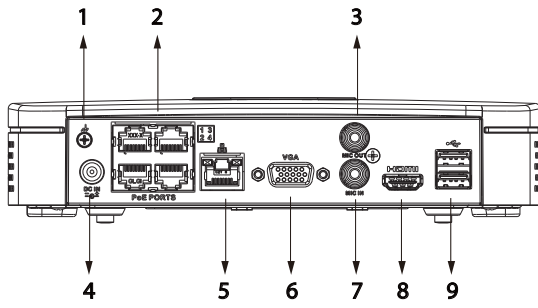

General

Power Supply	48/53 VDC, 1.25/1.13 A
Power Consumption	Total output of NVR is ≤ 10 W (without HDD) Total output power of PoE is 36 W, the maximum output power of a single port is 25.5 W
Net Weight	0.48 kg (1.06 lb)
Gross Weight	1.37 kg (3.02 lb)
Product Dimensions	204.6 mm × 206.4 mm × 45.6 mm (8.06" × 8.13" × 1.80") (W × L × H)
Packaging Dimensions	96 mm × 364 mm × 261 mm (3.78" × 14.33" × 10.28") (W × L × H)
Operating Temperature	-10 °C to +55 °C (14 °F to +131 °F)
Operating Humidity	10%–93% (RH)
Installation	Rack or desktop

Dimensions (mm[inch])

Panels

- | | |
|----------------------------|---------------|
| 1 Ground | 2 PoE Ports |
| 3 AUDIO OUT, RCA Connector | 4 Power Input |
| 5 Network Port | 6 VGA Port |
| 7 AUDIO IN, RCA Connector | 8 HDMI Port |
| 9 USB Ports | |