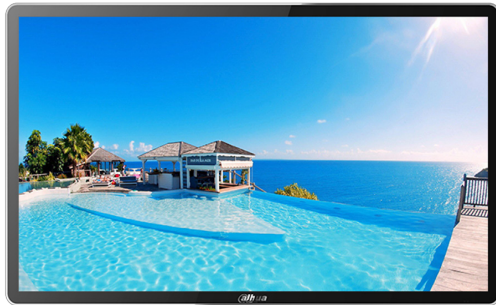

## 43" Wall-mounted Digital Signage

### Features :

- High quality panel, industrial-grade design, full metal casing, 5mm tempered protective glass.
- Supports picture, audio, video, PDF, IPC stream, time, weather, etc.
- Dahua MPS platform provides unified remote management for system integrators and media operators.
- Strong 4 core processor provides powerful decoding capabilities, enabling premium display performance.
- Multiple installation modes satisfy a broad range of project requirements.