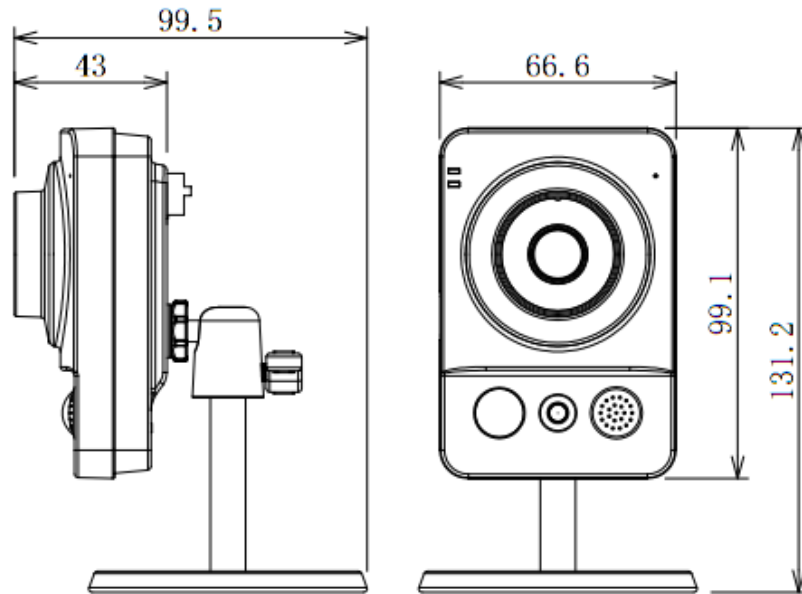

## Technical Specifications

Model	DH-IPC-K200	DH-IPC-K200A	DH-IPC-K200W
<b>Camera</b>			
Image Sensor	1/3" 2Megapixel progressive scan CMOS		
Effective Pixels	1920(H)x1080(V)		
Scanning System	Progressive		
Electronic Shutter Speed	Auto/Manual, 1/3(4)~1/100000		
Min. Illumination	0.05lux/F1.8(color)		
S/N Ratio	More than 50dB		
Video Output	N/A		
<b>Camera Features</b>			
Max. LEDs Length	10m		
Day/Night	Auto(Electronic) / Color / B/W		
Backlight Compensation	BLC / HLC / DWDR		
White Balance	Auto/Manual		
Gain Control	Auto/Manual		
Noise Reduction	3D		
Privacy Masking	Up to 4 areas		
<b>Lens</b>			
Focal Length	3.6mm		
Max Aperture	F1.8		
Focus Control	Manual		
Angle of View	86.5°		
Lens Type	Fixed Lens		
Mount Type	Board-in Type		
<b>Video</b>			
Compression	H.264/MJPEG		
Resolution	1080P(1920x1080)/720P(1280x720)/D1/CIF		
Frame Rate	Main Stream	1080P/720P(1~25/30fps)	
	Sub Stream	D1/CIF(1 ~ 25/30fps)	
Bit Rate	H.264: 16K ~ 8192Kbps		
<b>Audio</b>			
Compression	N/A	G.711a / G.711u / PCM	
Interface	N/A	Built-in Mic, Built-in speaker	
<b>Network</b>			
Ethernet	RJ-45 (10/100Base-T)		
Wi-Fi	N/A	Wi-Fi(802.11b/g)	
Protocol	IPv4/IPv6, HTTP, SSL, TCP/IP, UDP, UPnP, ICMP, IGMP, SNMP, RTSP, RTP, SMTP, NTP, DHCP, DNS, PPPOE, DDNS, FTP, IP Filter, QoS, Bonjour		
ONVIF	ONVIF Profile S		
Max. User Access	10 users		
Smart Phone	iPhone, iPad, Android, Windows Phone		

## DH-IPC-K200/ 200A /200W

<b>Auxiliary Interface</b>			
Memory Slot	N/A	Micro SD, Max 64GB	N/A
RS485	N/A		
Alarm	N/A	1/1 channel In/Out	
PIR Sensor Range	Up to 6m		
<b>General</b>			
Power Supply	DC12V,PoE(802.3af)		DC12V
Power Consumption	<4W	<4.5W	<5W
Working Environment	-20°C~+60°C, Less than 95%RH		-20°C~+50°C, Less than 95%RH
Ingress Protection	N/A		
Vandal Resistance	N/A		
Dimensions(W×D×H)	66.6mm×99.5mm×131.2mm		
Weight	0.35Kg (0.4kg with bracket)		

### Dimensions (mm)

---