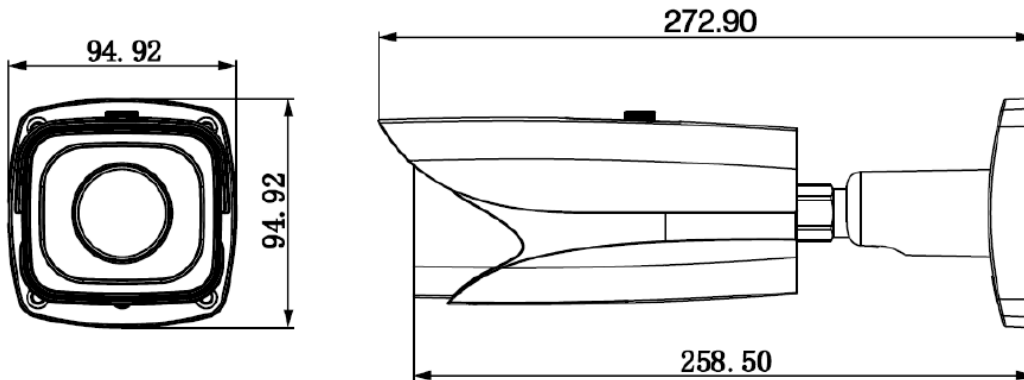

## Technical Specifications

<b>Model</b>	<b>DH-IPC-HFW81200E-Z</b>	
<b>Camera</b>		
Image Sensor	1/1.7" 12Megapixel CMOS	
Effective Pixels	4000(H)x3000(V)	
Scanning System	Progressive	
Electronic Shutter Speed	Auto/Manual, 1/3(4)~1/100000s	
Min. Illumination	0.05Lux/F1.4(Color); 0Lux/F1.4(IR on)	
S/N Ratio	More than 50dB	
Video Output	1 channel BNC (1.0Vp-p,75Ω)	
<b>Camera Features</b>		
Max. IR LEDs Length	50m	
Day/Night	Auto(ICR)/Color/B/W	
Backlight Compensation	BLC / HLC / DWDR	
White Balance	Auto/Sunny/Night/Outdoor/Customized	
Gain Control	Auto/Manual	
Noise Reduction	3D	
Privacy Masking	Up to 4 areas	
EIS	Support	
Ultra Defog	Support	
Smart focus	Auto focus	
<b>Lens</b>		
Focal Length	4.1-16.4mm	
Max Aperture	F1.53	
Focus Control	Manual	
Angle of View	H: 84.5 ° ~ 34 °	
Lens Type	Zoom lens/Auto Iris	
<b>Video</b>		
Compression	H.264/H.264B/H.264H/ MJPEG	
Resolution	12M(4000x3000)/8M(4096x2160)/8M(3840x2160)/1080P(1920x1080)/720P(1280x720) /D1(704x576) /CIF(352x288)	
Frame Rate	Main Stream	12M(1~15fps)/8M(4096x2160) (1~25/30fps)
	Sub Stream	D1/CIF(1 ~ 25/30fps)
	Third Stream	1080P/720P/D1(1 ~ 25/30fps)
Bit Rate	H.264: 32Kbps~ 16Mbps	
ROI	Up to 4 areas	
<b>Audio</b>		
Compression	G.711a / G.711u/AAC	
Interface	1/1 channel In/Out	
<b>Smart Function</b>		
Smart detection	Tripwire	
	Intrusion	
	Scene change	

### Dimensions (mm)