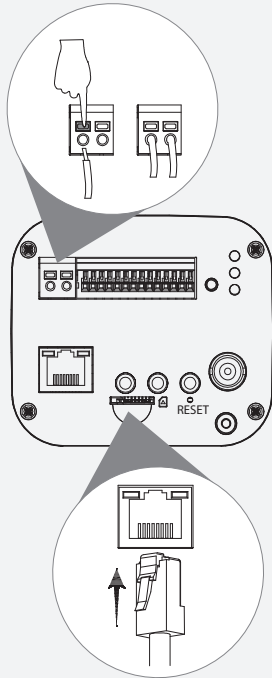

1.2.51.32.19744-000

Box Network Camera

Installation Guide

V1.0.0

1

Optional

1.1

1.2