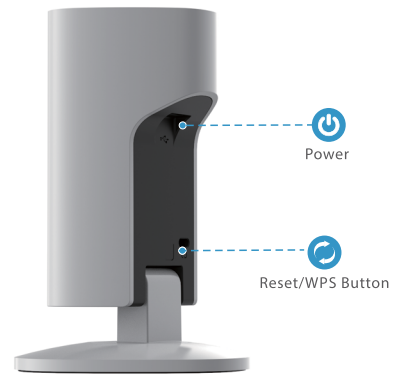

Back View

Specifications

Camera

1/3" 4Megapixel progressive CMOS
4MP(2688 x 1520)
Night Vision: 10m distance
2.3mm fixed lens
Field of View : 129°(H), 75°(V), 147°(D)

Video & Audio

Video Compression : H.265/H.264
Up to 25/30fps Frame Rate
16x Digital Zoom
Two-way Audio

Notice Management

Motion Detection
Human Detection
Configurable region and schedule

Network

Wi-Fi: IEEE802.11b/g/n, 50m open field
ONVIF, CGI
Easy4ip app: iOS, Android

Auxiliary Interface

Micro SD Slot (up to 128GB)
Built-in Mic & Speaker
WPS/Reset button

General

DC 5V1A Power supply
Power Consumption: <5W
Working Environment:-10°C~+45°C, Less than 95%RH
Dimensions: 107 × 76 × 65mm (4.2 × 3.0 × 2.6inch)
Weight: 160g (0.35lb)
CE, FCC, UL

What's in the box

- 1x Camera
- 1x Quick Start Guide
- 1x Power Adapter

- 1x USB Cable
- 1x Screw Package
- 1x Metal Quick Installation Board