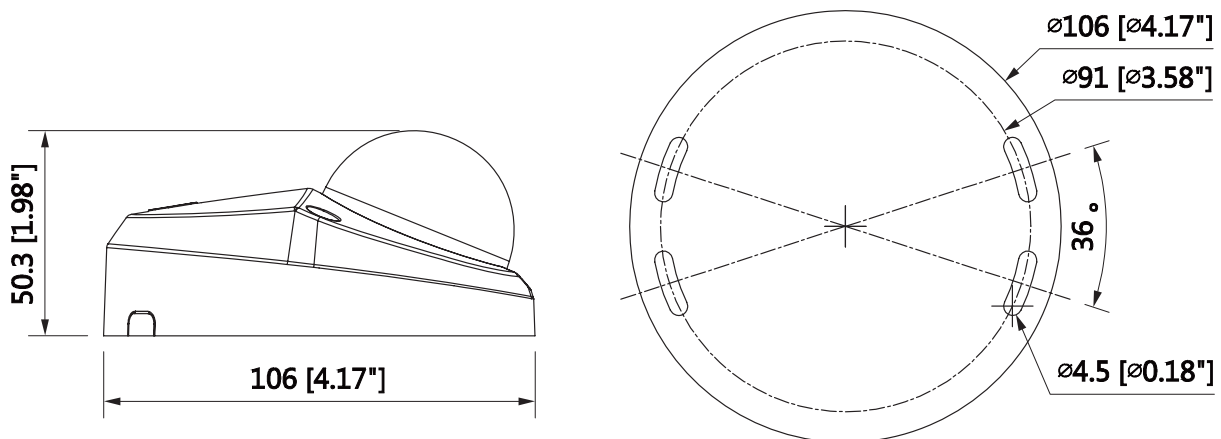

ORDERING	
H2W4PER3V	Network WDR 4MP IR Micro Dome Camera, 1/3" CMOS, 2.8 mm Fixed, 8 IR LEDs, PoE, IP66, H.265 / Smart Codec

DIMENSIONS

For more information

www.security.honeywell.com/uk
www.security.honeywell.com/me