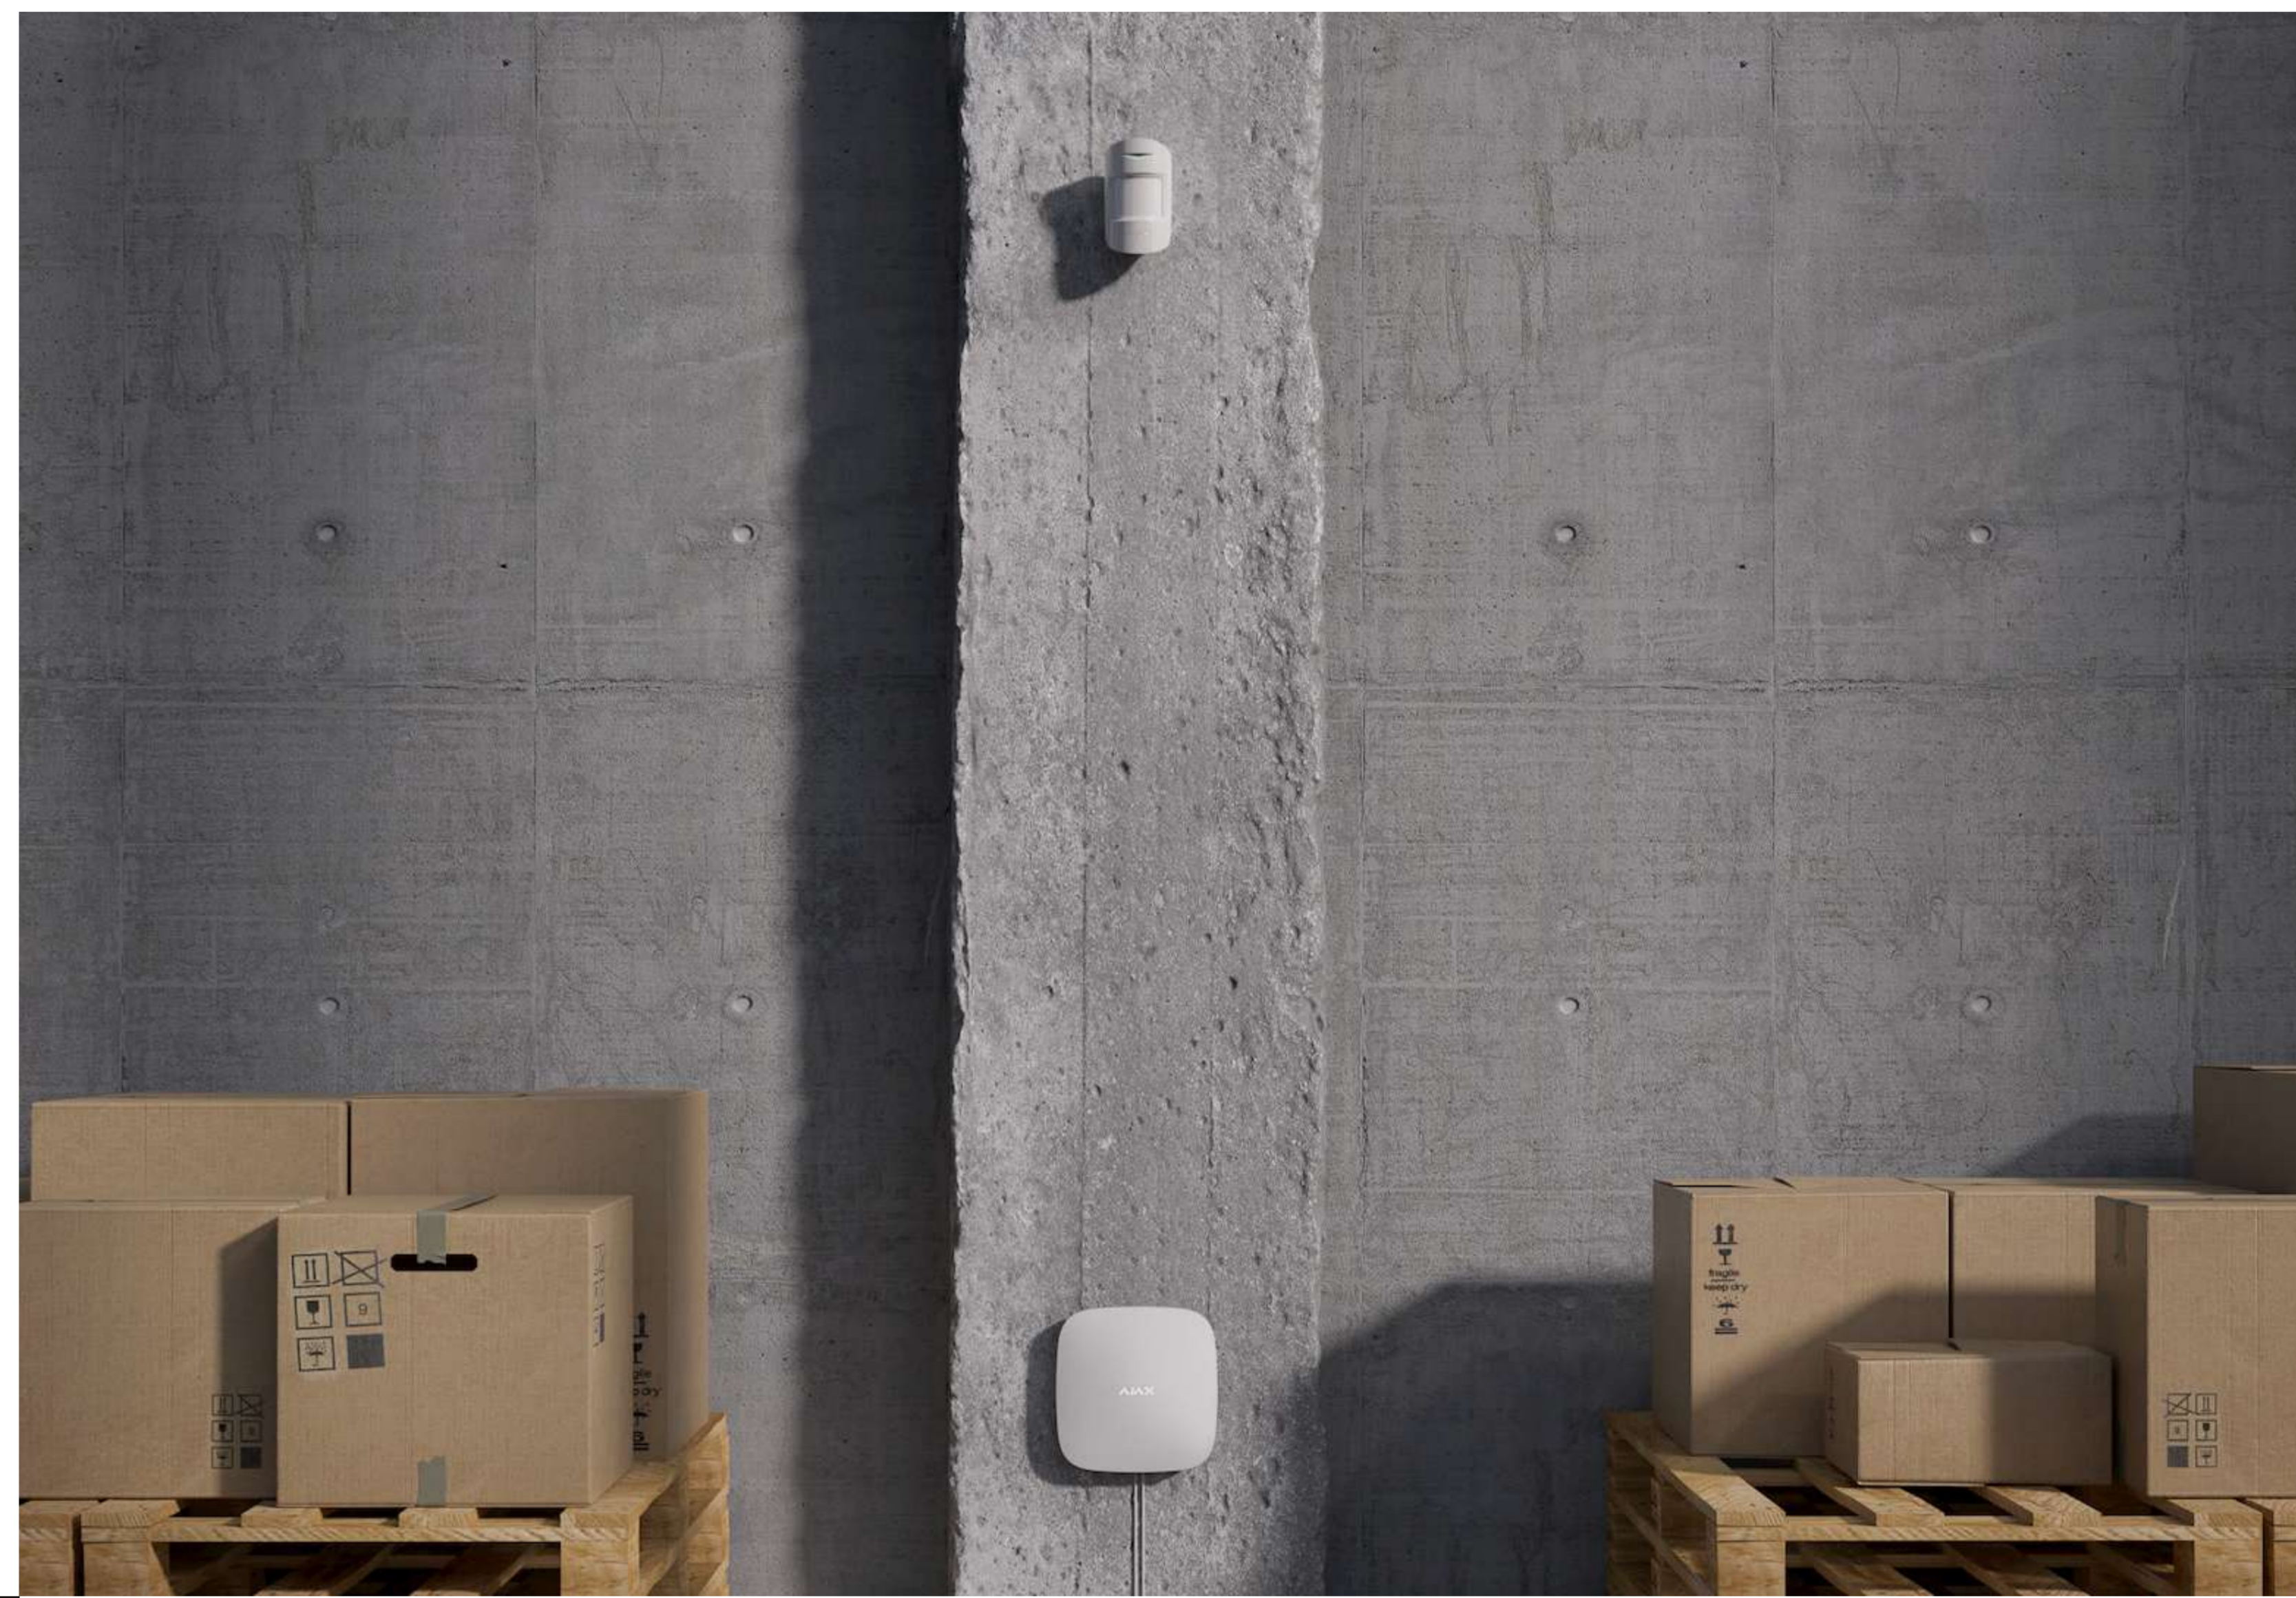

12–24V PSU for Hub / Hub Plus / ReX

An alternative power supply unit connecting Ajax control panels and range extenders to low-voltage sources. Replaces the built-in 110/230 V~ power supply unit.

Find the detailed information on the device at the link:

How to use

At a warehouse

Use Ajax security system in premises lacking electricity or having an unstable power supply. A 12–24 V $\overline{=}$ power supply unit allows connecting hub and radio signal extenders to low-voltage networks or using a portable battery.