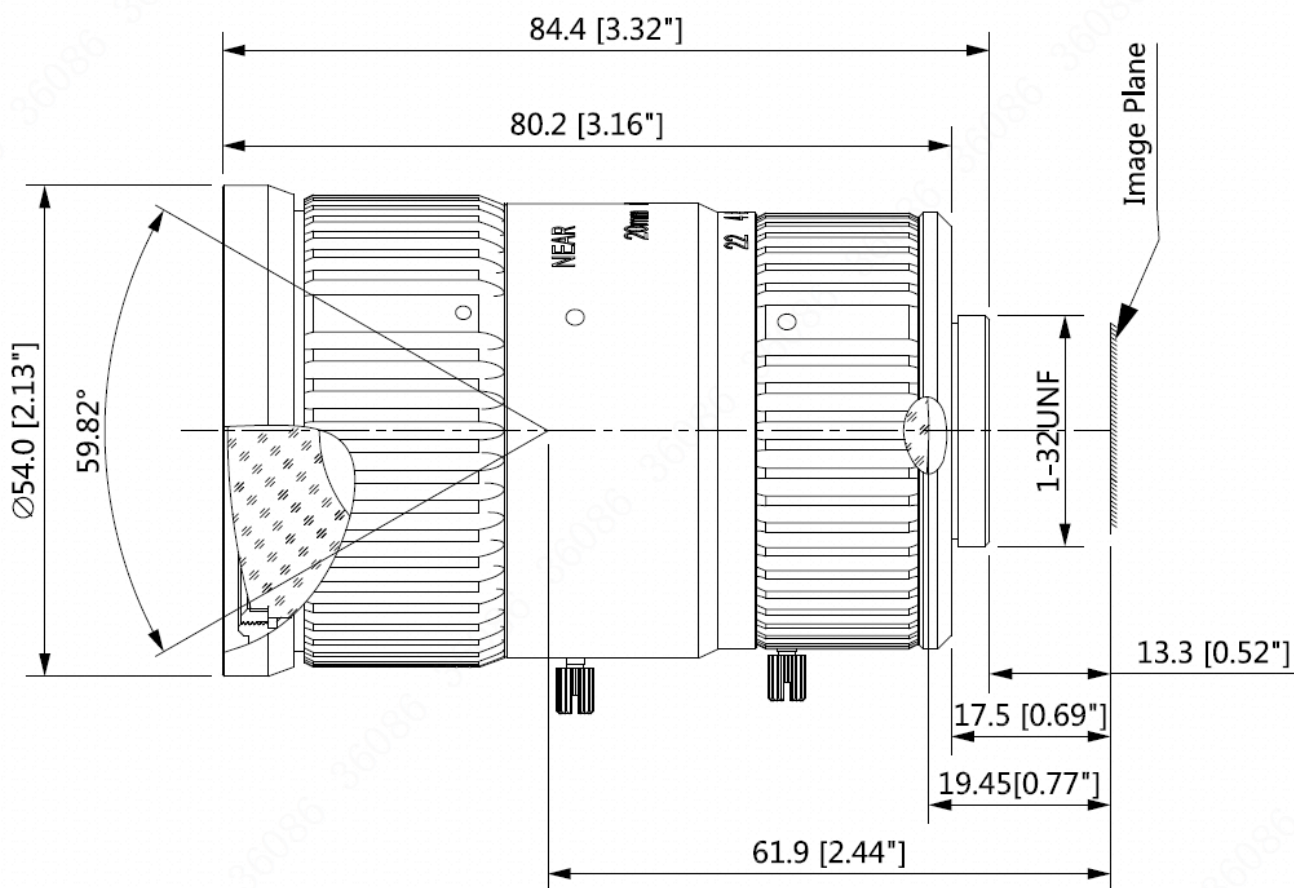

DH-PFL20-J10M

10 MP 4/3" 20mm Fixed Lens

Technical Specifications

Model		DH-PFL20-J10M
Image format		1"
Focal length		20mm
Lens pixel		10MP
Aperture		F1.6
Mount		C
Field Angle (D*H*V)	1"	43.3°x38.4°x20.5°
	1/1.1"	37°x31.9°x19°
Lens Control		Manual
IR Correction		No
M.O.D.		1m(3.28ft)
Dimension		φ54x84.4mm(φ2.13"x3.32")
Weight		0.415kg(0.91lb)
Operating temperature		-30°C~+70°C(-22°F~158°F)
Humidity		<90% RH

Order Information

Type	Model	Description
Lens	DH-PFL20-J10M	10 MP 20mm Lens
	PFL20-J10M	10 MP 20mm Lens

Dimensions(mm/inch)

Package Information

- 10 MP 1" 20mm Fixed Lens DH-PFL20-J10M *1