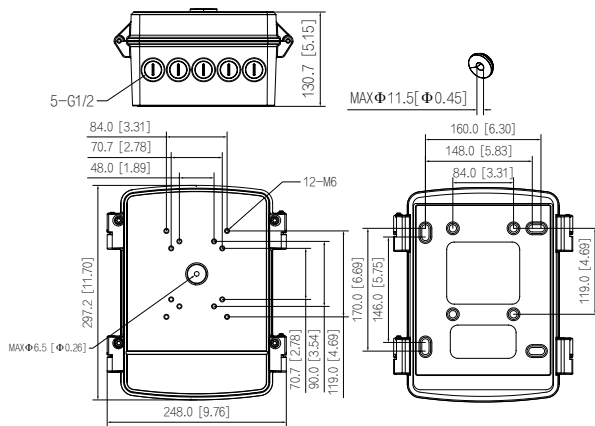

DH-PFA6400S

Water-proof Power Box

- Made from aluminum alloy and SECC steel.
- IP66 rated.
- Easy to install, it supports the wall mount, pole mount and corner mount installation methods.
- Highly adaptable, it can be used with PTZ cameras and IPCs.
- Large enclosure that can accommodate many types of power adapters.

Structure

Casing Material	Aluminum alloy & SECC
Product Dimensions	297.2 mm × 248.0 mm × 130.7 mm (11.70" × 9.76" × 5.15") (L × W × H)
Appearance Color	White
Net Weight	3.38 kg (7.45 lb)
Gross Weight	3.86 kg (8.51 lb)
Load Bearing	8.0 kg (17.64 lb)
Installation	Wall mount; pole mount; corner mount
Screw Thread Type	G1/2
Applicable Model	Please see "Camera Accessories Selection"
Packaging Dimensions	366.0 mm × 298.0 mm × 183.0 mm (14.41" × 11.73" × 7.20") (L × W × H)

Ordering Information

Type	Model	Description
Power Box	DH-PFA6400S	Water-proof power box
	PFA6400S	Water-proof power box

Installation

Dimensions (mm[inch])

Package Information

- Power box × 1
- M6x25 screw × 4
- M6x14 screw × 4
- M8 plastic anchor × 4
- S5.0 Wrench × 1
- Water joint × 3
- Silicone plug × 1
- Cable tie × 5
- Installation guide × 1