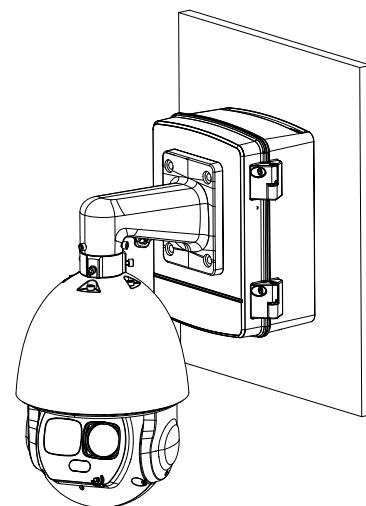

DH-PFA6400S

Water-proof Power Box

- Made from aluminum alloy and SECC steel.
- IP66 rated.
- Easy to install, it supports the wall mount, pole mount and corner mount installation methods.
- Highly adaptable, it can be used with PTZ cameras and IPCs.
- Large enclosure that can accommodate many types of power adapters.

Structure

Casing Material	Aluminum alloy & SECC
Product Dimensions	297.2 mm × 248.0 mm × 130.7 mm (11.70" × 9.76" × 5.15") (L × W × H)
Appearance Color	White
Net Weight	3.38 kg (7.45 lb)
Gross Weight	3.86 kg (8.51 lb)
Load Bearing	8.0 kg (17.64 lb)
Installation	Wall mount; pole mount; corner mount
Screw Thread Type	G1/2
Applicable Model	Please see "Camera Accessories Selection"
Packaging Dimensions	366.0 mm × 298.0 mm × 183.0 mm (14.41" × 11.73" × 7.20") (L × W × H)

Ordering Information

Type	Model	Description
Power Box	DH-PFA6400S	Water-proof power box
	PFA6400S	Water-proof power box

Installation

Dimensions (mm[inch])

Package Information

- Power box × 1
- M6x25 screw × 4
- M6x14 screw × 4
- M8 plastic anchor × 4
- S5.0 Wrench × 1
- Water joint × 3
- Silicone plug × 1
- Cable tie × 5
- Installation guide × 1