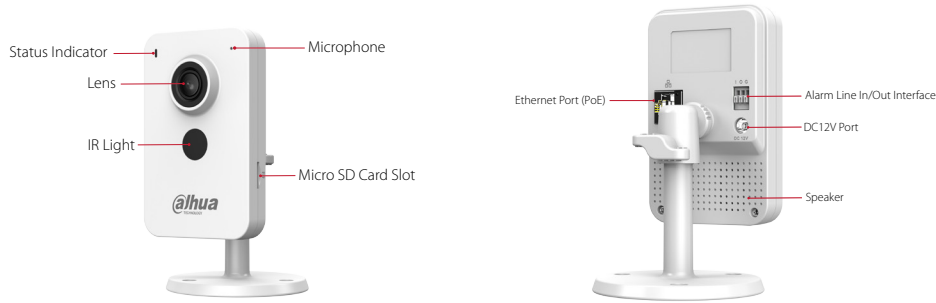

2MP Compact Wi-Fi & PoE Camera

DH-IPC-K1230K-STW

Series Overview

The Cube Series, which is under the Dahua Wireless series, are cameras that are not only easy to install and operate, but also perform outstandingly and are cost-effective. They capture sharp, detailed images of scenes in high definition and offer powerful functions including AI human detection, privacy mode, and two-way talk. Information is synchronously sent to your phone to keep you up-to-date. These cameras are widely used in small and medium-sized settings such as small-sized retail stores.

H.265

Advanced H.265 compression technology

Bluetooth Pairing

Fast pairing with Bluetooth

Micro SD Card

Low-cost storage

Upgrade Your Experience with DMSS

Dahua Mobile Security Surveillance (DMSS) is a professional remote surveillance management platform that offers remote monitoring, device migration, and sharing. When connected to the internet, the platform provides real-time alerts to improve surveillance efficiency and grant flexibility in security management.