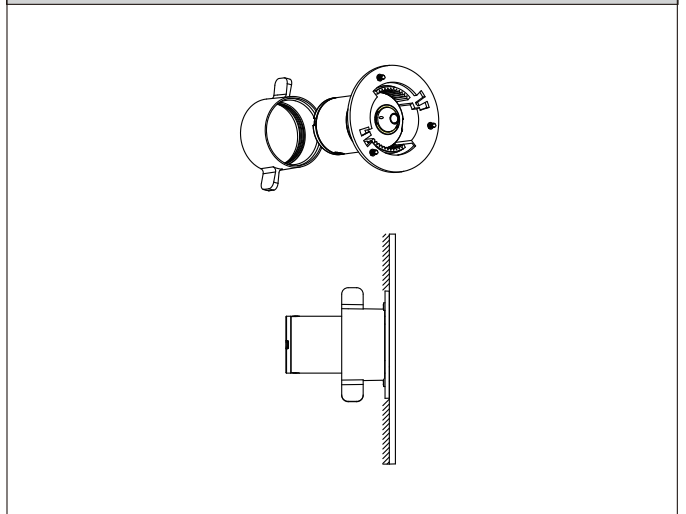

Construction

Casing	Metal
Dimensions	Φ30.5mm×48.65mm(Φ1.20"×1.91")
Net Weight	0.40Kg (0.88lb)
Gross Weight	0.47Kg (1.03lb)

Ordering Information

Type	Part Number	Description
4MP Camera Lens Unit	IPC-HUM8431-L1	4MP Cylindrical Pinhole Lens with 8 meters Cable
Accessories (Required)	Lens Unit L1 Bracket (included)	Pinhole Wall/Ceiling Mounting Bracket
	DH-IPC-HUM8431P-E1	4MP Covert Pinhole Network Camera Main Box, PAL
	DH-IPC-HUM8431N-E1	4MP Covert Pinhole Network Camera Main Box, NTSC
	IPC-HUM8431P-E1	4MP Covert Pinhole Network Camera Main Box, PAL
	IPC-HUM8431N-E1	4MP Covert Pinhole Network Camera Main Box, NTSC

Link: http://www.dahuasecurity.com/products_category/4-megapixel-4281.html

Accessories

Wall/Ceiling Mount

Dimensions (mm/inch)