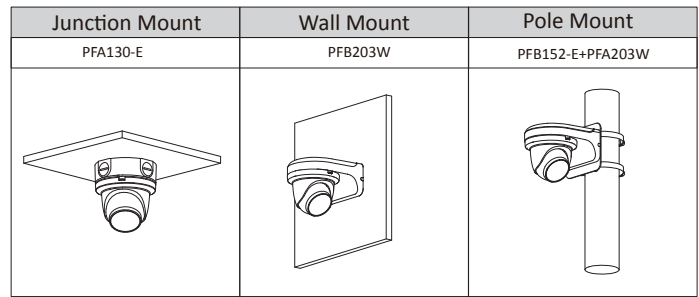

#### Environment

Operating Conditions	-40°C to +60°C (-40°F to +140°F)/ less than≤95%
Storage Conditions	-40°C to +60°C (-40°F to +140°F)

Ingress Protection	IP67
Structure	
Casing	Metal
Dimensions	99.1 mm × Φ121.9 mm (3.9" × Φ4.8")
Net Weight	480 g (1.05 lb)
Gross Weight	660 g (1.45 lb)