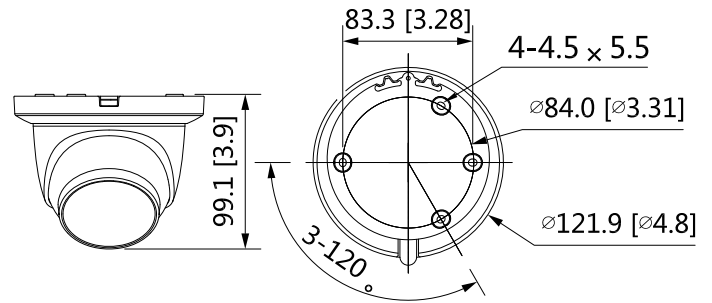

Accessories

Optional: