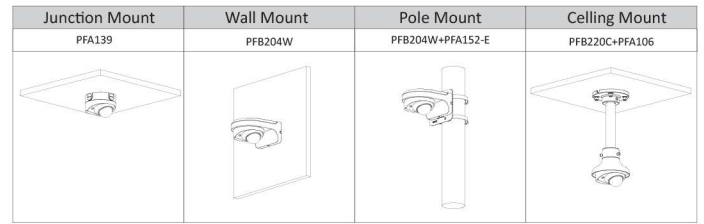

Environment

Operating Conditions	-40°C to +60°C (-40°F to +140°F)/ less than≤95%
----------------------	---

Lite AI Series | DH-IPC-HDBW3541F-AS

Storage Conditions	-40°C to +60°C (-40°F to +140°F)
Ingress Protection	IP67; IK10
Structure	
Casing	Metal
Dimensions	55 mm × Φ108.9 mm (2.2" × Φ4.3")
Net Weight	380 g (0.8 lb)
Gross Weight	520 g (1.1 lb)