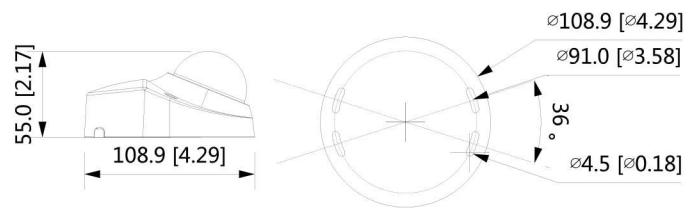

Dimensions (mm[inch])

Accessories

Optional:

PFA139
Junction Box

PFB204W
Wall Mount

PFA152-E
Pole Mount

PFB220C
Ceiling Mount

PFA106
Mount Adapter

PFM321D
DC12V1A Power Adapter

LR1002-1ET/1EC
Single-port long reach ethernet over coax extender

PFM900-E
Integrated Mount tester

PFM114
TLC SD card

Rev 001.001 © 2019 Dahua . All rights reserved. Design and specifications are subject to change without notice. Pictures in the document are for reference only, and the actual product shall prevail.