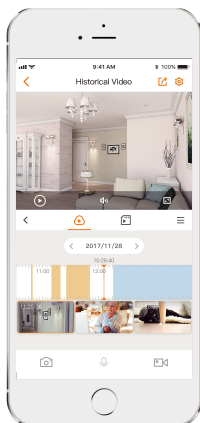

Dome Lite 4MP

4MP H.265 Dome Wi-Fi Camera

Dome Lite 4MP delivers 4MP live monitoring with a choice of 2.8mm or 3.6mm lens option, it supports the latest H.265 compression which can save up to 50% bandwidth and storage. Real-time motion detection and instant alert keep you aware of what is happening to your belongings at anytime from anywhere.

4MP QHD Video

See more than 1080P

24/7 Protection

Infrared night vision for clear-as-day clarity even in pitch dark

H.265 Codec

Save more high-quality video in less space

Alarm Notification

Sends instant motion-activated alerts to your mobile phone

Micro SD Card Slot

Supports up to 128GB local storage

Wi-Fi Connection

IEEE802.11b/g/n(2.4GHz)

Cloud Service

Live video, storage, and more

Stay close with what you care

With Cloud service, you will have access to what you care as long as Internet is available. You can record daily or motion videos on Cloud and play back anytime anywhere.

Specifications

Camera

1/3" 4 Megapixel Progressive CMOS
4MP(2560 x 1440)
Night Vision: 20m(65ft) Distance
2.8mm or 3.6mm Fixed Lens
Field of View : 2.8mm: 97° (H), 52° (V), 115° (D)
3.6mm: 76.4° (H), 41.6° (V), 89.5° (D)