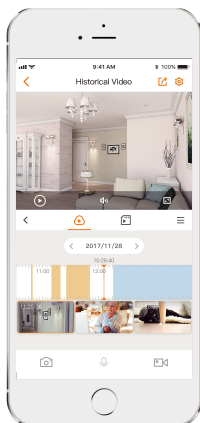

Dome Lite

1080P H.265 Dome Wi-Fi Camera

Dome Lite delivers 2MP live monitoring with a choice of 2.8mm or 3.6mm lens option, it supports the latest H.265 compression which can save up to 50% bandwidth and storage. Real-time motion detection and instant alert keep you aware of what is happening to your belongings at anytime from anywhere.

1080P QHD Video

See more than 720P

24/7 Protection

Infrared night vision for clear-as-day clarity even in pitch dark

H.265 Codec

Save more high-quality video in less space

Alarm Notification

Sends instant motion-activated alerts to your mobile phone

Micro SD Card Slot

Supports up to 128GB local storage

Wi-Fi Connection

IEEE802.11b/g/n(2.4GHz)

Cloud Service

Live video, storage, and more

Stay close with what you care

With Cloud service, you will have access to what you care as long as Internet is available. You can record daily or motion videos on Cloud and play back anytime anywhere.

Specifications

Camera

1/2.7" 2 Megapixel Progressive CMOS
2MP(1920 x 1080)
Night Vision: 20m(65ft) Distance
2.8mm or 3.6mm Fixed Lens
Field of View : 2.8mm: 114.6° (H), 62.3° (V), 135° (D)
3.6mm: 87.5° (H), 47° (V), 103.8° (D)