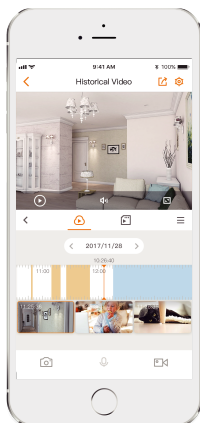

imou

Ranger

720P Wi-Fi Pan & Tilt Camera

With 720P Full HD live monitoring and 0~355° pan & -5° ~90° tilt features, Ranger ensures every corner of your home completely covered. Two-way audio lets you stay in touch with your family. Real-time motion detection and instant alert keep you aware of what is happening at home at anytime from anywhere.

720P HD Video

High Definition image

0~355° Pan, -5° ~90° Tilt

All around coverage leaves no blind-spots

24/7 Protection

Excellent night vision, feel safe even in complete darkness

Two-way Talk

Communicate with family and pets easily

Alarm Notification

Get instant alerts while you are on-the-go

Cloud Service

Live video, storage, and more

Micro SD Card Slot

Supports up to 64GB local storage

Wi-Fi Connection

IEEE802.11b/g/n(2.4GHz)

Stay close with what you care

With Cloud service, you will have access to what you care as long as Internet is available. You can record daily or motion videos on Cloud and playback anytime anywhere.

Front View