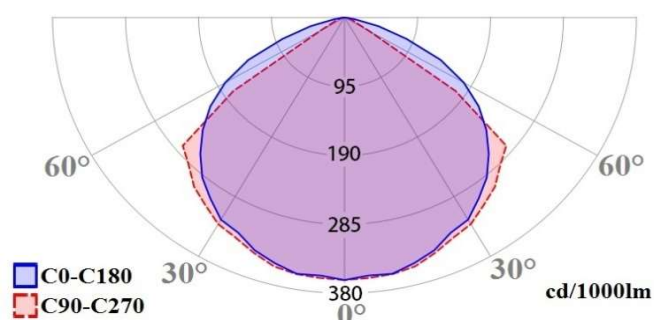

Technical specifications

Installation	Wall, ceiling
Power supply	220/230 V~, 50-60 Hz
Absorbed power in W	4.0 W
Maximum absorbed power in VA	6.0 VA
Battery	N.1 LiFePO₄ 3.2 V 1.5 Ah
Autonomy	2 H
Total charging time	6 H

Body	White Polycarbonate RAL9003
Glow wire	850 °C
Screen	Ultrasound-welded transparent Polycarbonate
IP Protection rating	IP42 (IP65 with accessory kit)
IK Protection rating	IK07
Insulation class	II
Operating temperature	0° - 50°C
Maintained mode information	Dedicated terminal 230 V~
Compliant to standards	EN 60598-1, EN 60598-2-22, EN 61547, EN 55015 EN 61000-3-2, EN 61000-3-3, EN 61347-1, EN 61347-2-7, EN 62034

Light source	LED
Colour temperature	5700K
Min. luminous flux in emergency	195 lm
Lum. flux in Maintained mode	195 lm