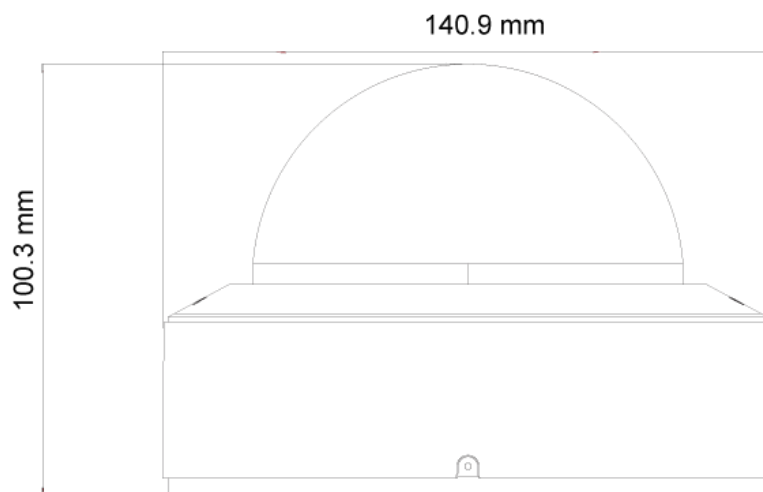

MAIN FEATURES

- 8MP
- Pro Series
- 3840x2160 Resolution
- 2.8-12mm Motorized Vari-Focal (83.5°-32°)
- 3D-DNR
- 4 in 1 (AHD/TVI/CVI/CVBS Selectable)
- IP67, IK10
- COC support

SPECIFICATIONS

Image Sensor	1/2.5" 8MP Sensor
Image Format	8MP/4MP - 16:9, 5MP - 4:3
Effective Pixels	3864x2202
Scanning System	Progressive
Resolution	8MP: 3840x2160 AHD/TVI/CVI 5MP: 2592x1944 AHD/TVI 4MP: 2560x1440 AHD/TVI/CVI CVBS: 700TVL
FPS	8MP @ 12/15FPS, 5MP @ 20FPS, 4MP @ 25/30FPS, CVBS @ 25/30FPS
Min. Illumination	Color: 0.01lux @F1.2, AGC ON B/W: 0lux with IR
D&N	True Day&Night-ICR
IR LED	3 LED Array (40m)
OSD Menu	Available via CoC Only
CoC Support	Yes
Day & Night Mode	Ext/Auto/Day/Night
Backlight Compensation	BLC
S/N Ratio	≥52dB(AGC OFF)
White Balance	Auto
Noise Reduction	3D-DNR
Video Output	8MP / 5MP / 4MP (Selected by OSD Menu) AHD/TVI/CVI/CVBS (Selectable)
Privacy Mask	No
D-Effect	No
WDR	No
Lens (Field Of View)	2.8-12mm Mega-Pixel Motorized Vari-Focal (83.5°-32°)
Power	DC12V/340mA
Operation Temperature	-30° ~ 50°, 10% ~ 90% humidity
Protection Rate	IP67, IK10
Dimensions	Φ140.9*100.3mm
Net Weight	830g
Junction Box	PR-JB14IP66

DIMENSIONS

ACCESSORIES

PR-JB14IP66
Large Water-proof Junction Box