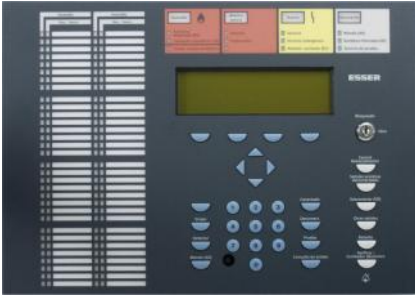

## Operating front with SZI 64 - ESSER, Spanish

**Part-No.: 786106**

Same as 786101, but - ESSER, Spanish

### Features:

- Alphanumerical display
- Large LCD display with 8 rows x 40 characters or 1/4-VGA-display
- 64 single zone indicators