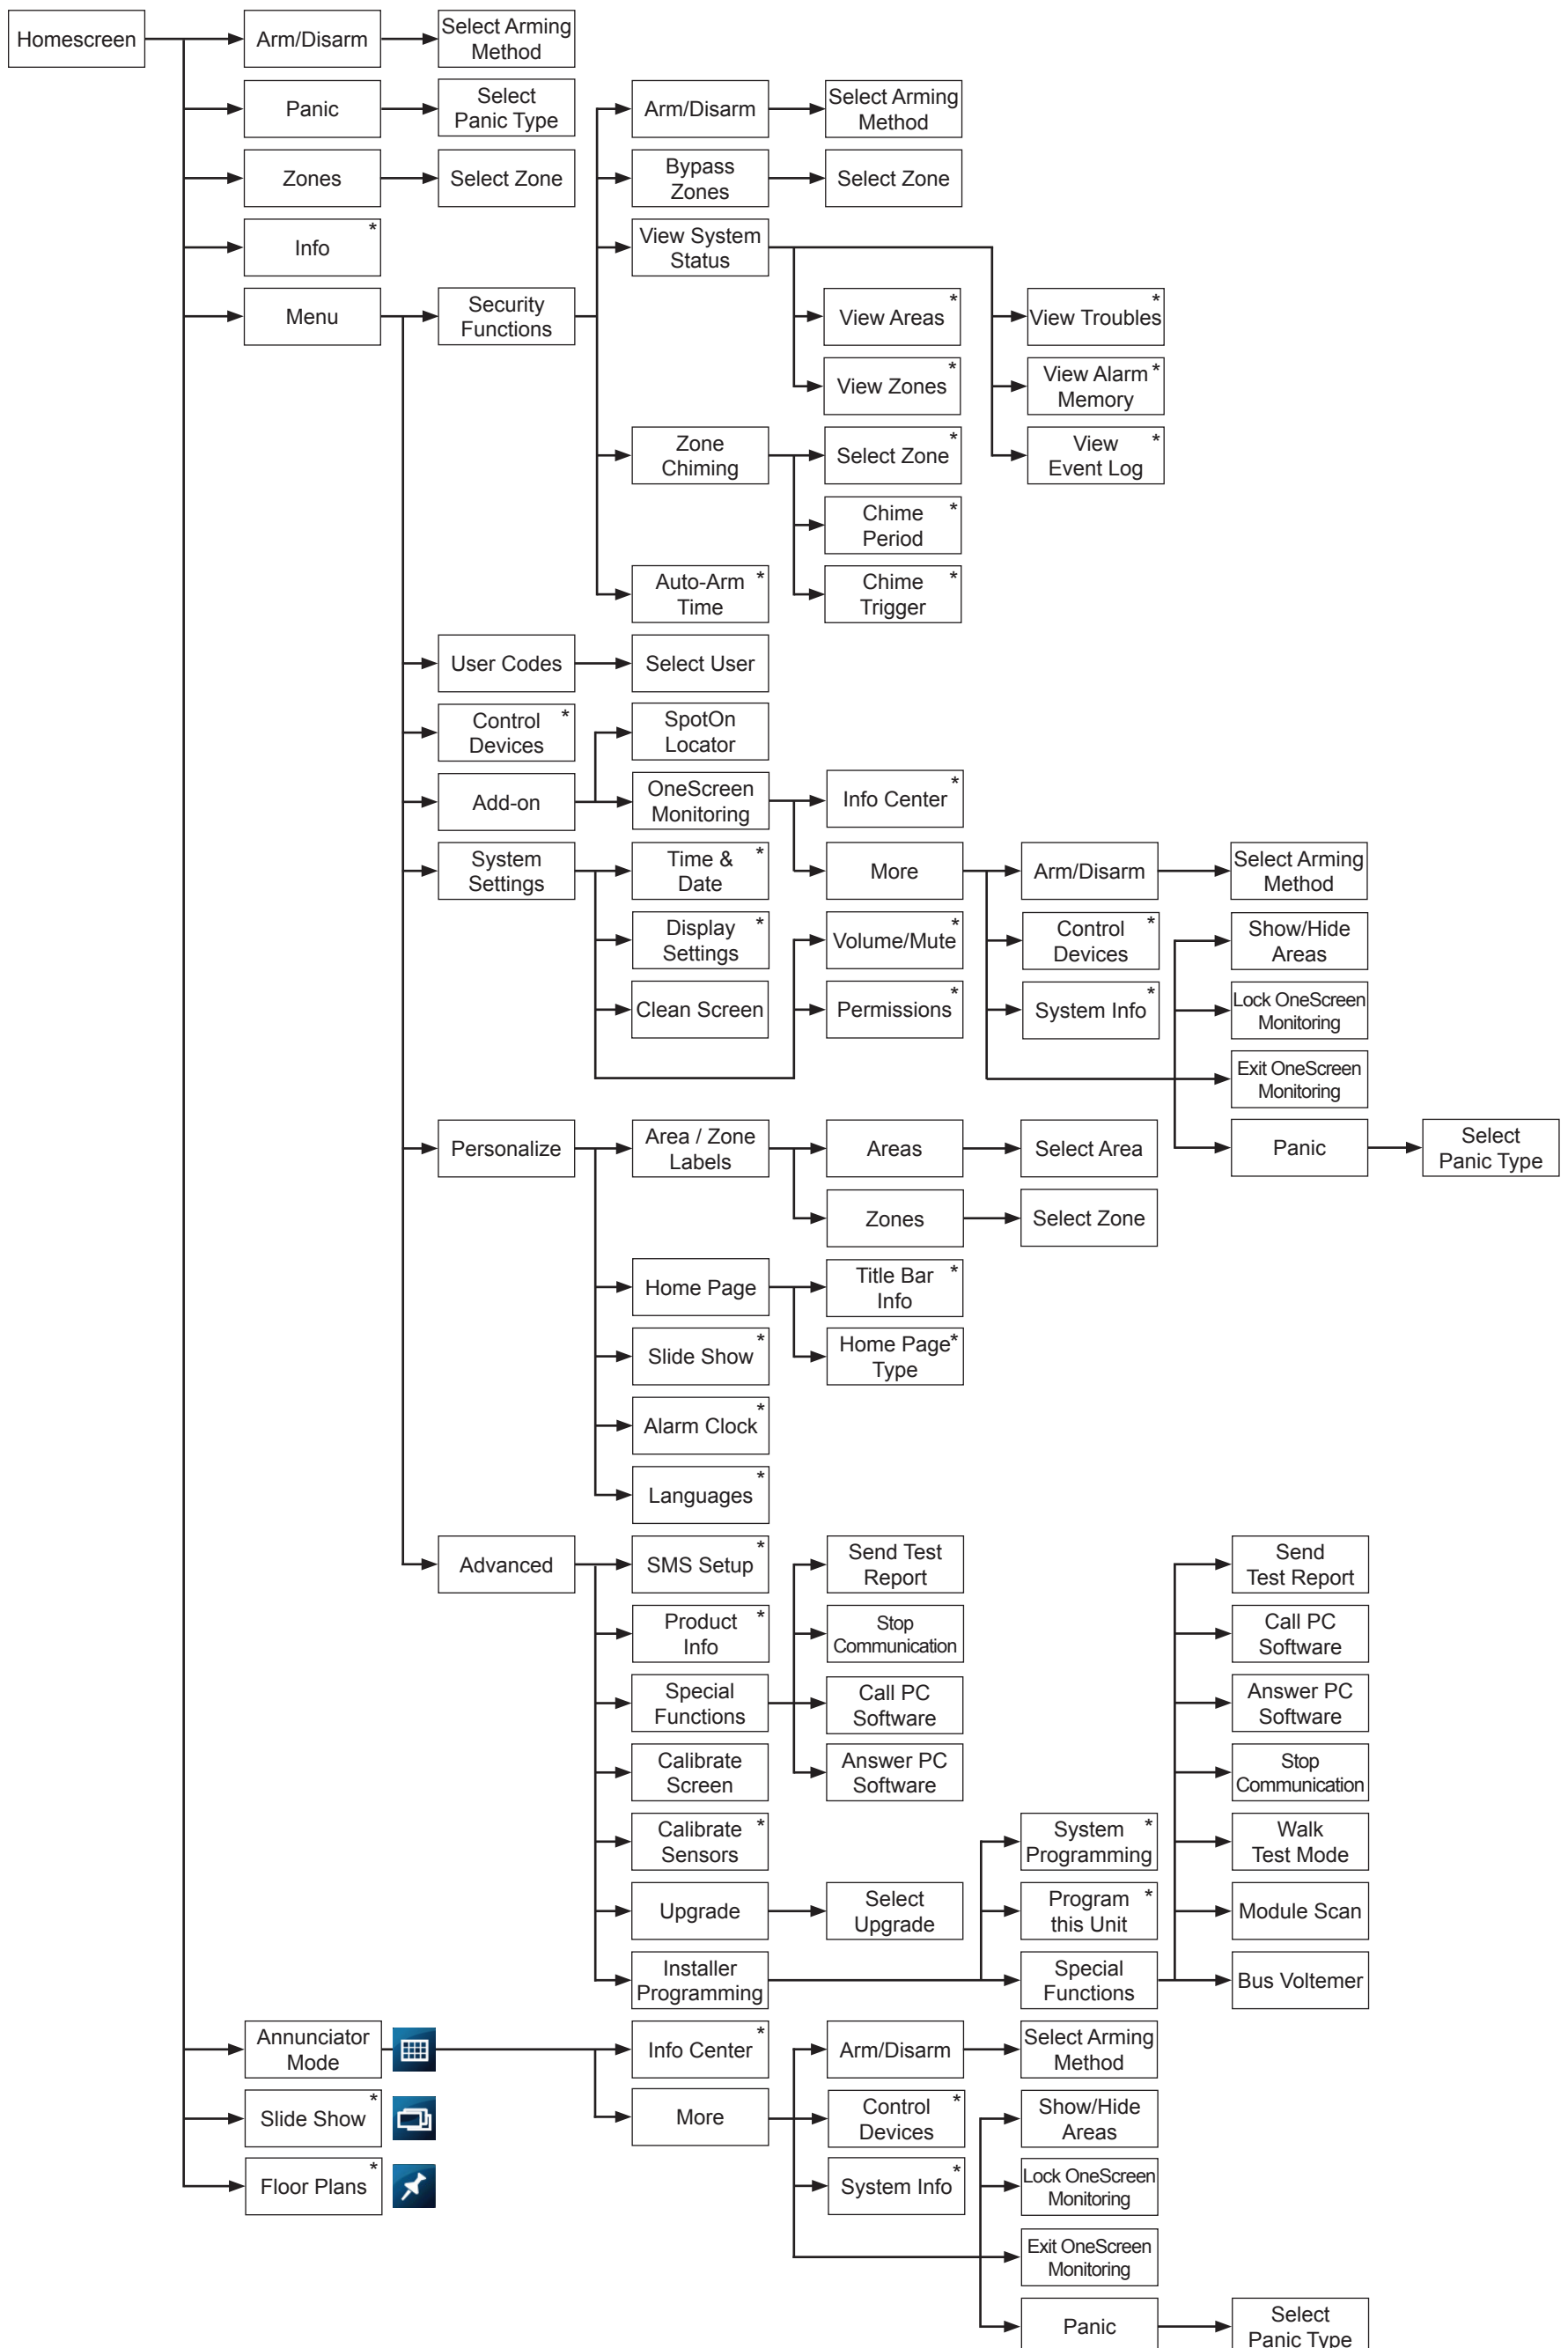

TM70 - EVO User/Installer Menu Overview

Touchscreen Keypad • TM70-EC00 • 09/2018

The following document provides a simplified overview of the menus for the TM70 Touchscreen Keypad for EVO systems. Use this document as a quick help guide to identify where certain settings/options are located within the menus.

* Additional options not shown

TM70 - MG/SP User Menu Overview

Touchscreen Keypad • TM70-EC00 • 09/2018

The following document provides a simplified overview of the menus for the TM70 Touchscreen Keypad for MG/SP systems. **Use this document as a quick help guide to identify where certain settings/options are located within the menus.**

* Additional options not shown

TM70 - MG/SP Installer Menu Overview

Touchscreen Keypad • TM70-EC00 • 09/2018

The following document provides a simplified overview of the menus for the TM70 Touchscreen Keypad for MG/SP systems. Use this document as a quick help guide to identify where certain settings/options are located within the menus.