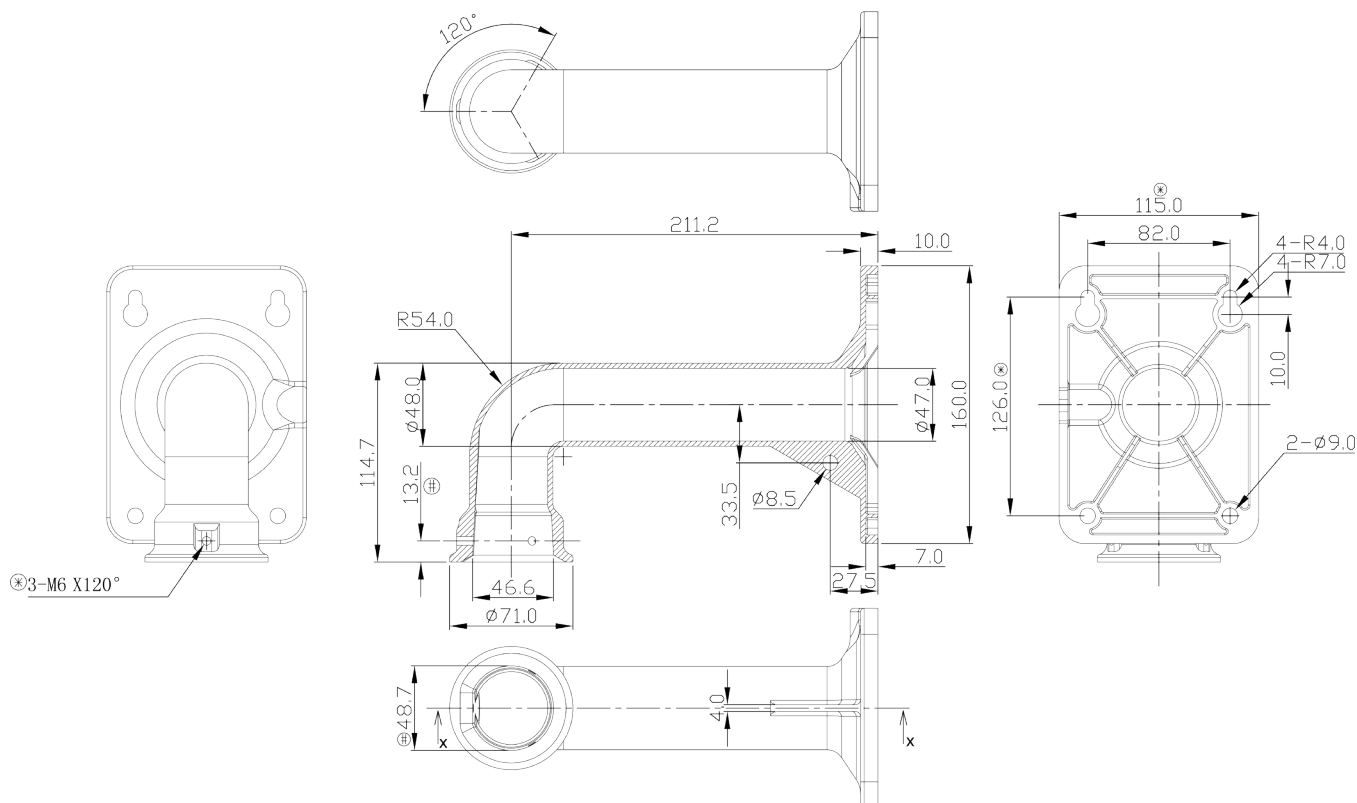

Wall
PR-WB-Z

Ceiling
PR-CB-Z

Pole
PR-B50PB

21.5 CM

16 CM

Corner
PR-B50ECB

21.5 CM

16 CM

18.7 CM

16.3 CM

In-Ceiling
PR-ICB-Z

In-ceiling hole

20.5 CM