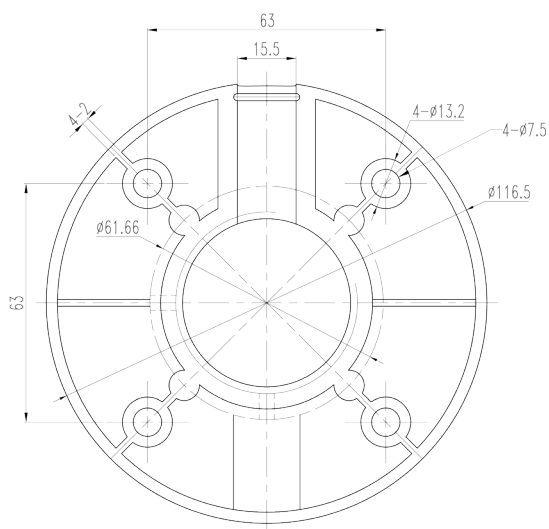

Wall
PR-WB-Z

Ceiling
PR-CB-Z

Pole
PR-B50PB

21.5 CM

16 CM

Corner
PR-B50ECB

21.5 CM

16 CM

18.7 CM

16.3 CM

In-Ceiling
PR-ICB-Z

In-ceiling hole

20.5 CM