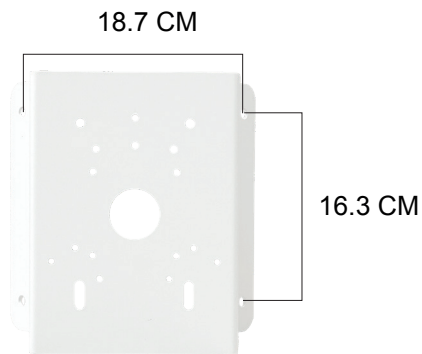

Wall
PR-WB-Z

Ceiling
PR-CB-Z

Pole
PR-B50PB

21.5 CM

16 CM

Corner
PR-B50ECB

21.5 CM

16 CM

18.7 CM

16.3 CM

In-Ceiling
PR-ICB-Z

In-ceiling hole

20.5 CM