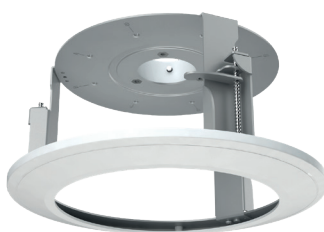

Wall
PR-WB-Z

Ceiling
PR-CB-Z

Pole
PR-B50PB

21.5 CM

16 CM

Corner
PR-B50ECB

21.5 CM

16 CM

18.7 CM

16.3 CM

In-Ceiling
PR-ICB-Z

In-ceiling hole

20.5 CM