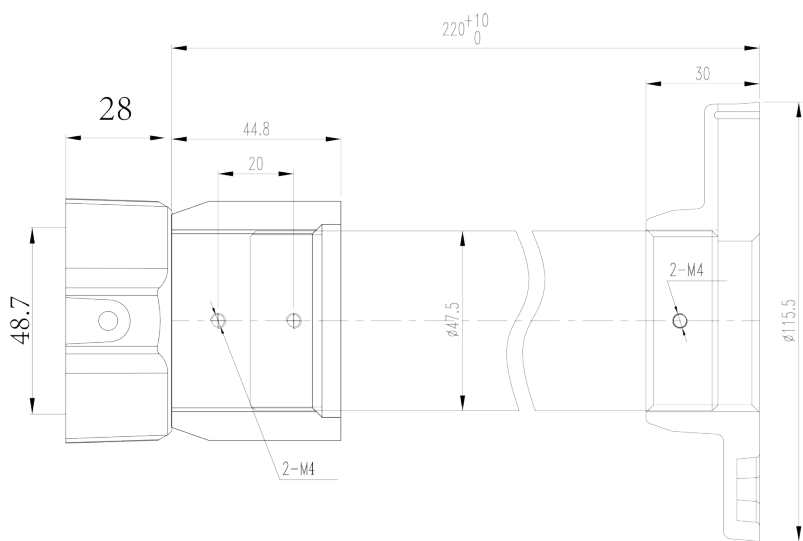

Wall
PR-WB-Z

Ceiling
PR-CB-Z

Pole
PR-B50PB

21.5 CM

16 CM

Corner
PR-B50ECB

21.5 CM

16 CM

18.7 CM

16.3 CM

In-Ceiling
PR-ICB-Z

In-ceiling hole

20.5 CM