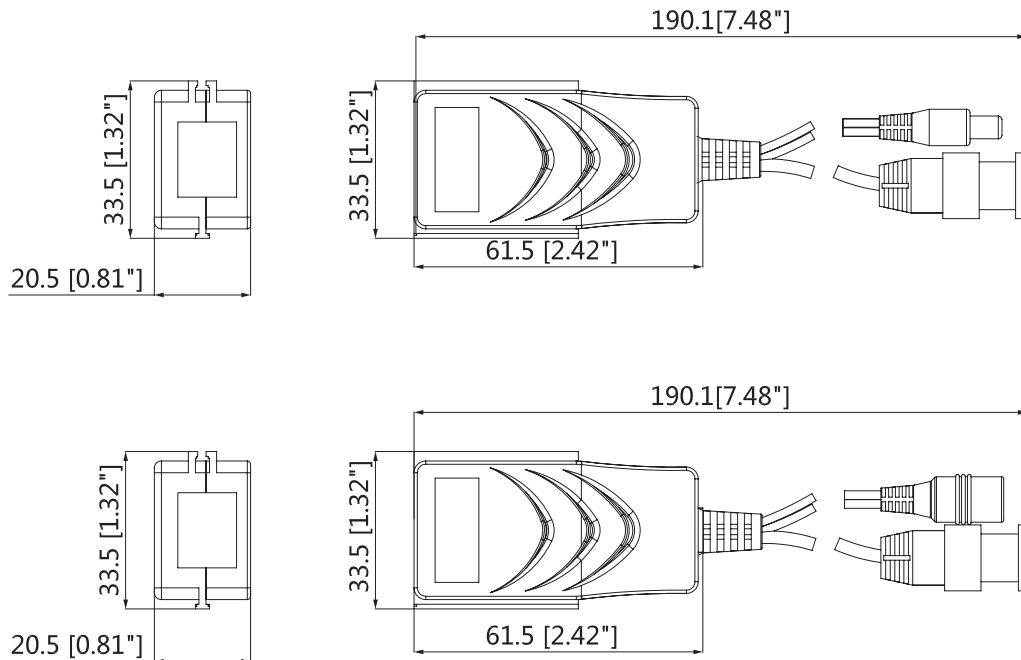

Physical Properties

Weight	85g (0.19lb)
Dimension(LxWxH)	61.5mmx33.5mmx20.5mm (2.42"x1.32"x0.81")
Shell	ABS
Color	Black

Ordering Information

Type	Part Number	Description
HDCVI Accessories	PFM801-4MP	1-CH passive HDCVI balun with power
	PFM802	Passive video balun with power
	PFM802P	Video/power balun kit
Related Accessories	PFM920I-5EUN	305m UTP CAT5E cable
	PFM920I-5EU-C/U	305m UTP CAT5E cable
	PFM920I-6UN-C/U	305m UTP CAT6 cable
	PFM920I-6U-C/U	305m UTP CAT6 cable

Dimension(mm/inch)