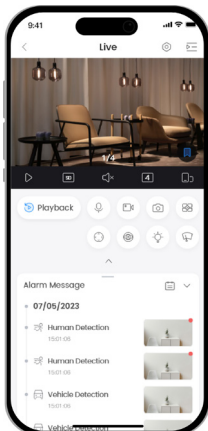

2MP Fixed-focal Wi-Fi Turret Network Camera

DH-T2A-LED

Series Overview

The Turret Series, which is under the Dahua Wireless series, are cameras that are not only easy to install and operate, but also perform outstandingly and are cost-effective. They capture sharp, detailed images of scenes in high definition and offer powerful functions, such as AI human detection, to accurately trigger alarms. Information is also synchronously sent to your phone to keep you up-to-date. With its IP67 rating, these cameras are able to withstand harsh environments, making them highly suitable for use in small and medium-sized settings such as small-sized retail stores.

2MP

Clear images with sharp details

AI Human Detection

Focuses on what matters and reduces false alarms

Full-color

Captures full-color details

Built-in Mic

Provides traceable audio details

IP67 Protection

Withstands harsh environments

H.265

Advanced H.265 compression technology

DMSS App

Easy to use

Micro SD Card

Low-cost storage

Upgrade Your Experience with DMSS

Dahua Mobile Security Surveillance (DMSS) is a professional remote surveillance management platform that offers remote monitoring, device migration, and sharing. When connected to the internet, the platform provides real-time alerts to improve surveillance efficiency and grant flexibility in security management.