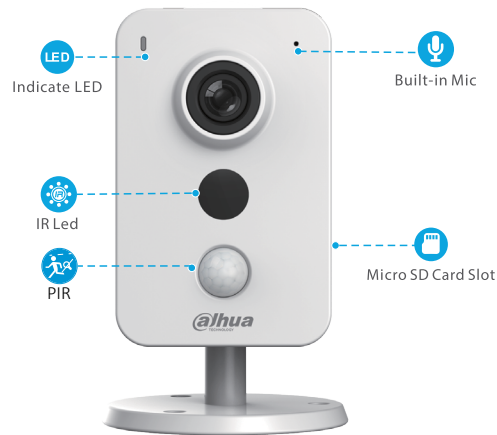

K26

1080P H.265 Wi-Fi Camera

K26 brings 2MP live monitoring, it supports the latest H.265 compression which can save up to 50% bandwidth and storage. Further more, intelligent analities like human detection and instant alert keep you being aware of what's happening at home at any time.

PIR Detection
High quality passive IR detector

Human Detection
Get instant alert when moving
human target is detected

Easy4ip Cloud
Cloud management for your easy monitoring

Stay closely with what you care

With Easy4ip Cloud, you'll have access to what you care as long as Internet is available. You can record daily or motion videos on Easy4ip Cloud and playback anytime anywhere.

Front View

Back View

Specifications

Auxiliary Interface

Micro SD Slot (up to 128GB)
 Built-in Mic & Speaker
 Alarm line in/out interface
 WPS/Reset button

General

DC 12V1A Power supply
 Power Consumption: <4.3W
 Working Environment:-10°C~+45°C, Less than 95%RH
 Dimensions: Φ78.5mm×127.8mm (Φ3.1inch×5.0inch)
 Weight: 310g (0.68lb)
 CE, FCC, UL