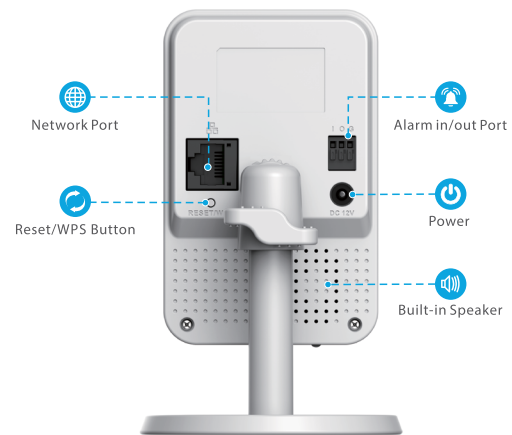

K26

1080P H.265 Wi-Fi Camera

K26 brings 2MP live monitoring, it supports the latest H.265 compression which can save up to 50% bandwidth and storage. Further more, intelligent analities like human detection and instant alert keep you being aware of what's happening at home at any time.

PIR Detection
High quality passive IR detector

Human Detection
Get instant alert when moving
human target is detected

Easy4ip Cloud
Cloud management for your easy monitoring

Stay closely with what you care

With Easy4ip Cloud, you'll have access to what you care as long as Internet is available. You can record daily or motion videos on Easy4ip Cloud and playback anytime anywhere.

Front View

Back View

Specifications