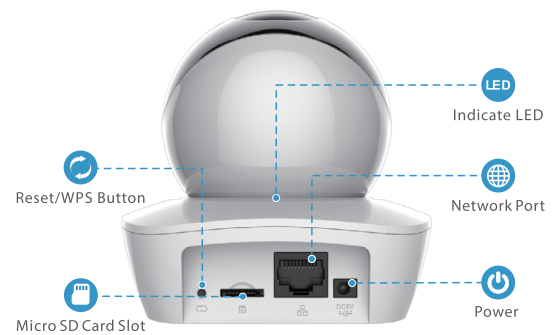

Smart Tracking
Tracking any object when it moves

Alarm Notification
Get instant alert while you're on the go

Easy4ip Cloud
Cloud management for your easy monitoring

Stay closely with what you care

With Easy4ip Cloud, you'll have access to what you care as long as Internet is available. You can record daily or motion videos on Easy4ip Cloud and playback anytime anywhere.

Front View

Back View

Specifications

Camera

1/3" 4Megapixel progressive CMOS
 4MP(2688 x 1520)
 Night Vision: 10m distance
 3.6mm fixed lens
 Field of View : 83°(H), 45°(V), 94°(D)
 355°Pan & 90°Tilt

Video & Audio

Auxiliary Interface

Micro SD Slot (up to 128GB)
 Built-in Mic & Speaker
 WPS/Reset button

General

DC 5V2A Power supply
 Power Consumption: <8W
 Working Environment:-10°C~+45°C, Less than 95%RH
 Dimensions: 94 × 94 × 94mm (3.7 × 3.7 × 3.7inch)
 Weight: 240g (0.53lb)
 CE, FCC, UL