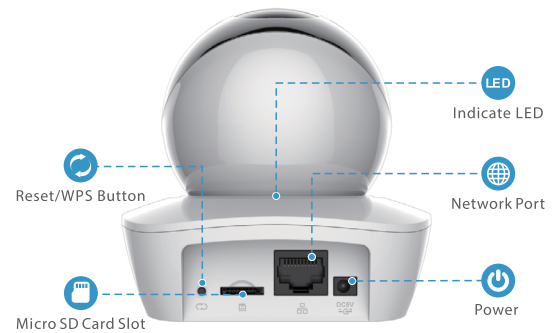

Smart Tracking
Tracking any object when it moves

Alarm Notification
Get instant alert while you're on the go

Easy4ip Cloud
Cloud management for your easy monitoring

Stay closely with what you care

With Easy4ip Cloud, you'll have access to what you care as long as Internet is available. You can record daily or motion videos on Easy4ip Cloud and playback anytime anywhere.

Front View

Back View

Specifications

Camera

1/2.9" 2Megapixel progressive CMOS
 2MP(1920 x 1080)
 Night Vision: 10m distance
 3.6mm fixed lens
 Field of View : 84°(H), 45°(V), 97°(D)
 355°Pan & 90°Tilt

Video & Audio

Auxiliary Interface

Micro SD Slot (up to 128GB)
 Built-in Mic & Speaker
 WPS/Reset button

General

DC 5V2A Power supply
 Power Consumption: <7W
 Working Environment:-10°C~+45°C, Less than 95%RH
 Dimensions: 94 × 94 × 94mm (3.7 × 3.7 × 3.7inch)
 Weight: 240g (0.53lb)
 CE, FCC, UL