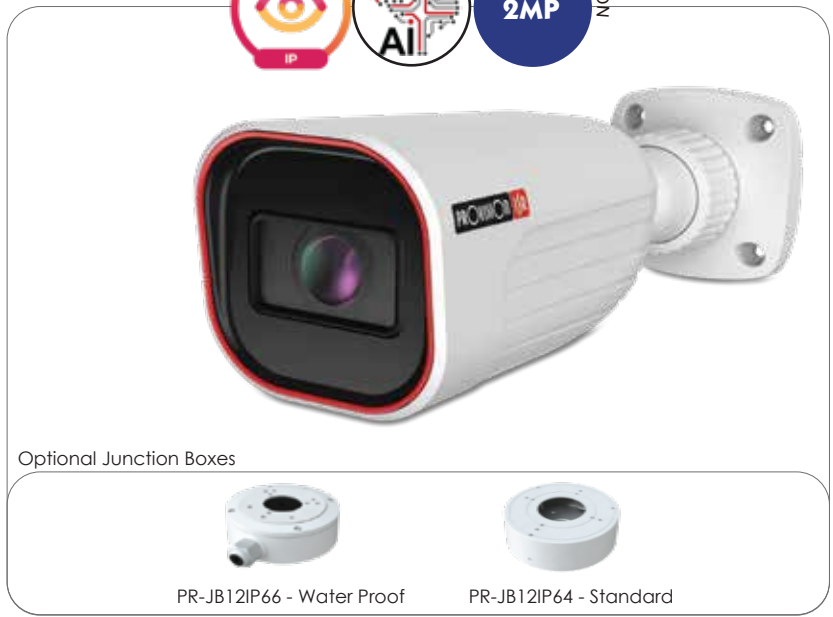

# 40M IR FIXED LENS BULLET CAMERA

I4-320IPE-36

- |                                     |                                      |                     |                       |
|-------------------------------------|--------------------------------------|---------------------|-----------------------|
| 1/2.8" CMOS Sensor                  | ONVIF                                | Audio Input         | Micro SD Card Support |
| 2 Mega-Pixel                        | True WDR                             | 3.6mm Fixed Lens    | Technician Port       |
| True Day & Night (IR Cut Removable) | 3D Noise Reduction                   | 40m IR Illumination |                       |
| H.265 (HEVC) Compression            | Motion Detection and Privacy Masking | PoE Support         |                       |
| 0 Lux (IR On) Min. Illumination     | AI Analytics (DDA + Face Detection)  | IP 67 Protection    |                       |