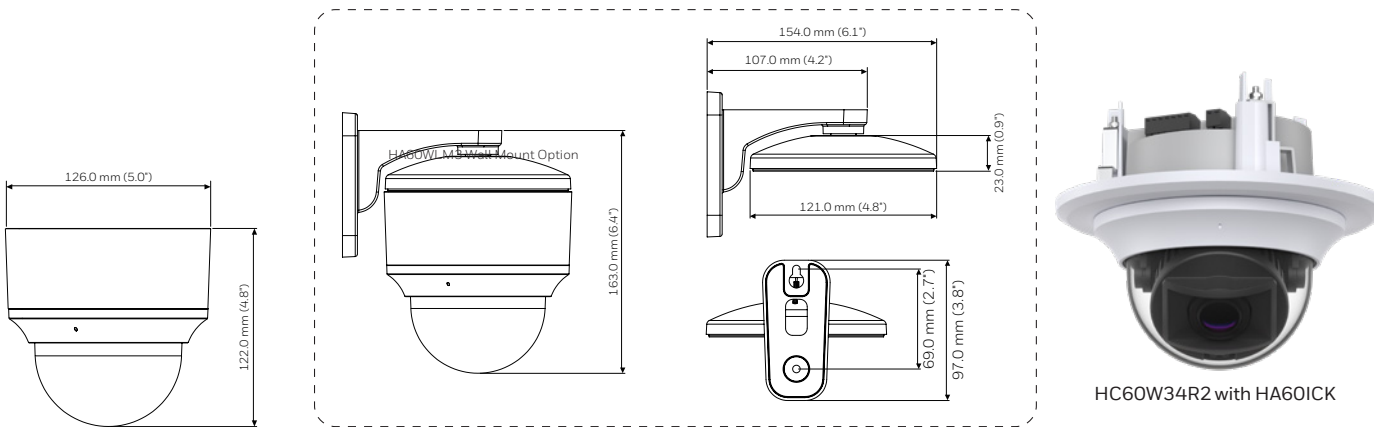

OPTIONAL MOUNTS AND ACCESSORIES	
HA60ICK	Indoor dome ceiling mount kit
HA60WLM3	Wall Mount Bracket
HA60PMC3	Pendant mount cap for 3 inch dome, white
HA60CB3	Replacement Dome, 60 series indoor bubble (Clear)
HA60SB3	Replacement Dome, 60 series indoor bubble (Smoke)
HA60WIF	Wifi dongle and USB adapter for camera configuration

Learn more
about 60 Series
accessories

ORDERING	
HC60W34R2	4MP Network Indoor Dome Camera, WDR 120dB, 1 / 2.8" CMOS, 2.7-13.5 mm MFZ, 4 IR LEDs, PoE, H.265 HEVC Smart Codec, IP52, Built-in Microphone, White
HC60W34R2L	4MP Network Indoor Dome Camera, WDR 120dB, 1 / 2.8" CMOS, 2.7-13.5 mm MFZ, 4 IR LEDs, PoE, H.265 HEVC Smart Codec, IP52, Built-in Microphone, White, No VA license

DIMENSIONS

HC60W34R2 with HA60ICK

For more information

www.security.honeywell.com/uk
www.security.honeywell.com/me

Honeywell Commercial Security

Honeywell Security Office -
Emaar Business Park,
Sheikh Zayed Road
Building No. 2, 2nd floor, 201
Post Office Box 232362
Dubai, United Arab Emirates
Tel: +971 4 450 5800

ONVIF and the ONVIF logo are trademarks of ONVIF Inc.
HEVC Advance logo is a trademark of HEVC Advance
Honeywell reserves the right, without notification, to
make changes in product design or specifications.

Aston Fields Road
Whitehouse Industrial Estate
Runcorn, Cheshire, WA7 3DL
United Kingdom
Tel: +44 (0)8448 000 235
www.honeywell.com

HSV-HC60W34R2-04-UK(0920)DS-Z
© 2020 Honeywell International Inc.

Honeywell