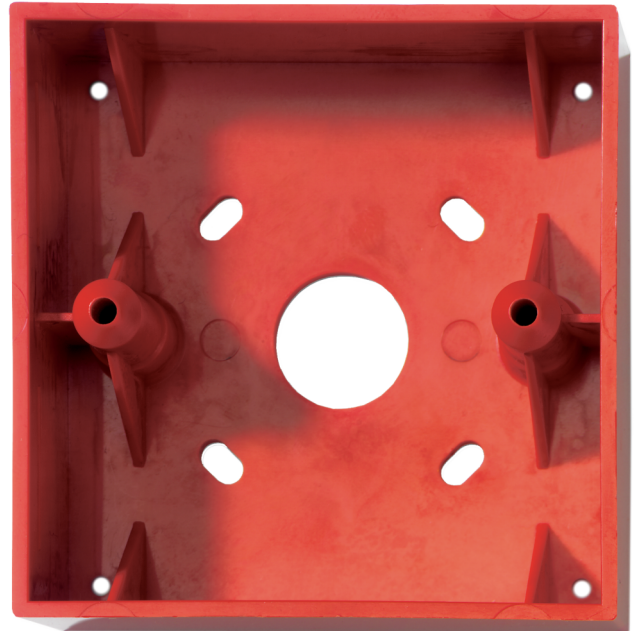

## Caja de montaje en superficie sin conectores.

### General

---

The DM788 is a RED surface mount box. It is used as an accessory for surface mounting DMN700 series manual call points.

### Details

---

- Easy to install
- For surface mounting of manual call points

### Físico

Dimensiones físicas	87 x 87 x 32 mm (L x W x H)
Color	Rojo (RAL 3020)
Material	Autoextinguible Noryl SE100