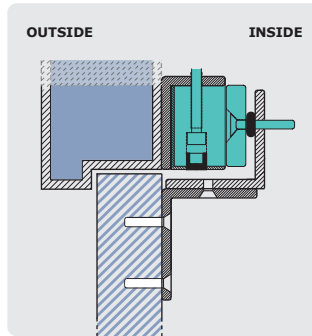

Flush mount maglocks

	AMB-300	AMA3	AMA5
V3ER	X	X	
V4ER		X	
I180ER			
I300ER	X	X	
I500ER			X
C3M11	X	X	

Mounting instructions

Outward Opening, Wooden Door

Outward Opening Wooden Door AMA Bracket

Inward Opening Wooden Door Z&L Bracket