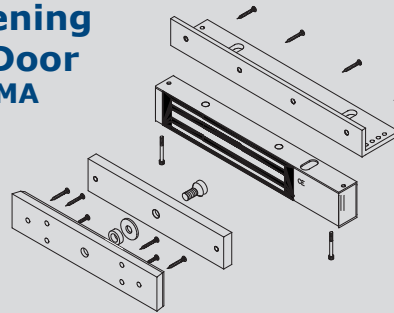

Flush mount maglocks

	AMB-300	AMA3	AMA5
V3ER	X	X	
V4ER		X	
I180ER			
I300ER	X	X	
I500ER			X
C3M11	X	X	

Mounting instructions

Outward Opening, Wooden Door

Outward Opening Wooden Door AMA Bracket

Inward Opening Wooden Door Z&L Bracket

Outward Opening Aluminium Door L-Bracket, AMA

Outward Opening Wooden Frame, Glass Door UBK Bracket

Inward Opening Glass Frame & Door Z&L Bracket, UBK