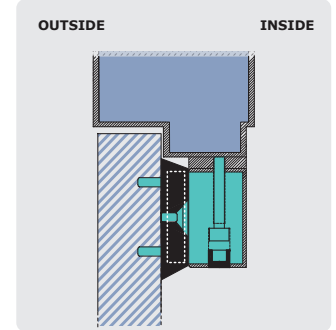

Flush mount maglocks

	AMB-300	AMA3	AMA5
V3ER	X	X	
V4ER		X	
I180ER			
I300ER	X	X	
I500ER			X
C3M11	X	X	

Mounting instructions

Outward Opening, Wooden Door

Outward Opening Wooden Door AMA Bracket

Inward Opening Wooden Door Z&L Bracket