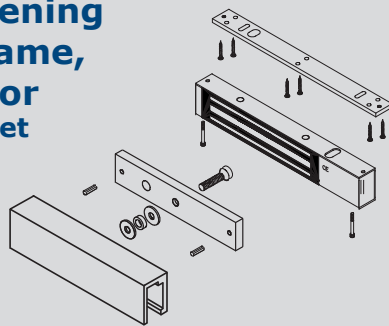

- 300-ZL: Includes 300-L and 300-500Z
- 500-ZL: Includes 500-L and 300-500Z
- LZ180 (not available in separate parts)

Adjustable Brackets:

- Z-bracket: 300-500Z, ESZ
- L-bracket: 300L-ADJ, 500L-ADJ
- LZ180 (Z-bracket)

Flush mount maglocks

	AMB-300	AMA3	AMA5
V3ER	X	X	
V4ER		X	
I180ER			
I300ER	X	X	
I500ER			X
C3M11	X	X	

Mounting instructions

Outward Opening, Wooden Door

Outward Opening Wooden Door AMA Bracket

Inward Opening Wooden Door Z&L Bracket

Outward Opening Aluminium Door L-Bracket, AMA

Outward Opening Wooden Frame, Glass Door UBK Bracket

Inward Opening Glass Frame & Door Z&L Bracket, UBK