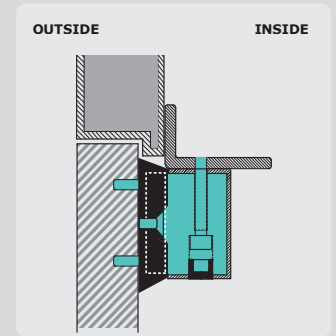

Flush mount maglocks

	AMB-300	AMA3	AMA5
V3ER	X	X	
V4ER		X	
I180ER			
I300ER	X	X	
I500ER			X
C3M11	X	X	

Mounting instructions

Outward Opening, Wooden Door

Outward Opening Wooden Door AMA Bracket

Inward Opening Wooden Door Z&L Bracket

Outward Opening Aluminium Door L-Bracket, AMA

Outward Opening Wooden Frame, Glass Door UBK Bracket

Inward Opening Glass Frame & Door Z&L Bracket, UBK