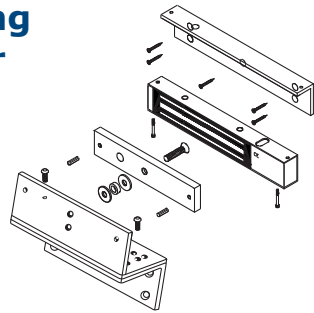

- 300-ZL: Includes 300-L and 300-500Z
- 500-ZL: Includes 500-L and 300-500Z
- LZ180 (not available in separate parts)

Adjustable Brackets:

- Z-bracket: 300-500Z, ESZ
- L-bracket: 300L-ADJ, 500L-ADJ
- LZ180 (Z-bracket)

Flush mount maglocks

	AMB-300	AMA3	AMA5
V3ER	X	X	
V4ER		X	
I180ER			
I300ER	X	X	
I500ER			X
C3M11	X	X	

Mounting instructions

Outward Opening, Wooden Door

Outward Opening Wooden Door AMA Bracket

Inward Opening Wooden Door Z&L Bracket

Outward Opening Aluminium Door L-Bracket, AMA

Outward Opening Wooden Frame, Glass Door UBK Bracket

Inward Opening Glass Frame & Door Z&L Bracket, UBK