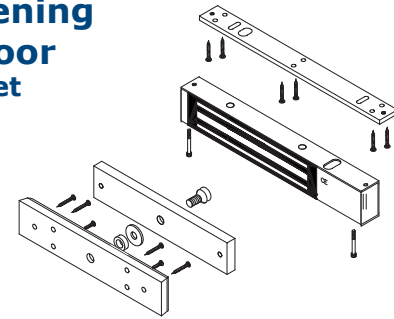

- 300-ZL: Includes 300-L and 300-500Z
- 500-ZL: Includes 500-L and 300-500Z
- LZ180 (not available in separate parts)

Adjustable Brackets:

- Z-bracket: 300-500Z, ESZ
- L-bracket: 300L-ADJ, 500L-ADJ
- LZ180 (Z-bracket)

Flush mount maglocks

	AMB-300	AMA3	AMA5
V3ER	X	X	
V4ER		X	
I180ER			
I300ER	X	X	
I500ER			X
C3M11	X	X	

Mounting instructions

Outward Opening, Wooden Door

Outward Opening Wooden Door AMA Bracket

Inward Opening Wooden Door Z&L Bracket

Outward Opening Aluminium Door L-Bracket, AMA

Outward Opening Wooden Frame, Glass Door UBK Bracket

Inward Opening Glass Frame & Door Z&L Bracket, UBK