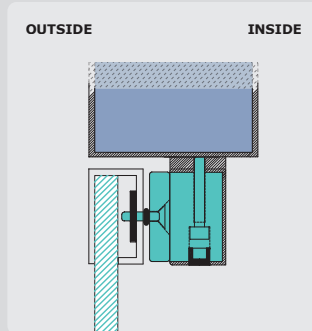

Outward Opening Wooden Frame, Glass Door UBK Bracket