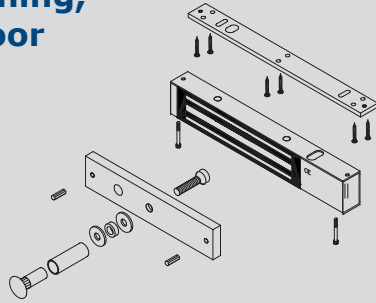

*Two brackets required for double maglocks

External surface mount maglocks

	LZ180	ESL-400	ESL-500	ESZ	AMA5
I180SR	X*				
I400SR		X		X	
I500SR			X	X	X

*L-bracket doesn't fit the I180SR

Brackets that come as a kit (Z&L):

- 300-ZL: Includes 300-L and 300-500Z
- 500-ZL: Includes 500-L and 300-500Z
- LZ180 (not available in separate parts)

Adjustable Brackets:

- Z-bracket: 300-500Z, ESZ
- L-bracket: 300L-ADJ, 500L-ADJ
- LZ180 (Z-bracket)

Flush mount maglocks

	AMB-300	AMA3	AMA5
V3ER	X	X	
V4ER		X	
I180ER			
I300ER	X	X	
I500ER			X
C3M11	X	X	

Mounting instructions

Outward Opening, Wooden Door

Outward Opening Wooden Door AMA Bracket

Inward Opening Wooden Door Z&L Bracket