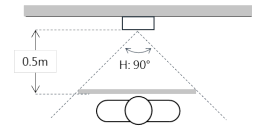

Ethernet	10M/100Mbps Self-adaptive
Network Protocol	TCP/IP

General

Ingress Protection	IP54, IK07
Tamper Switch	1
Installation	Surface & Flush
Material	Stainless Steel
Power	DC 12V
Power Consumption	Standby ≤1W, Work ≤10W
Working Temperature	-40°C~+60°C
Relative Humidity	10%~90%RH
Dimensions	129.9mm×32.2mm×140mm
Weight	0.8Kg

Dimensions

Application