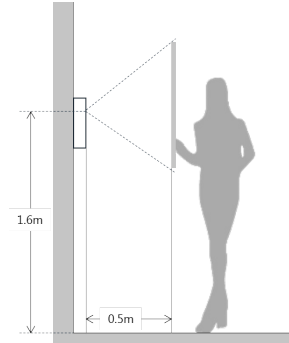

Ethernet	10M/100Mbps Self-adaptive
Network Protocol	TCP/IP

General

Ingress Protection	IP54, IK07
Tamper Switch	1
Installation	Surface & Flush
Material	Stainless Steel
Power	DC 12V
Power Consumption	Standby ≤1W, Work ≤10W
Working Temperature	-40°C~+60°C
Relative Humidity	10%~90%RH
Dimensions	129.9mm×32.2mm×140mm
Weight	0.8Kg

Dimensions

Application