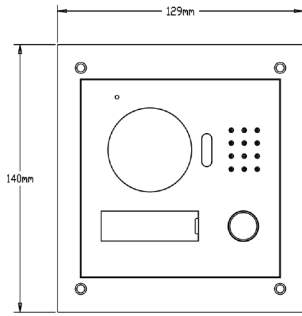

Interface

Door Control	2(1 relay out for main lock, 1 extended by access control module)
Alarm In	2(1ch unlock button, 1ch feedback)
RS485	1

Network

Ethernet	10M/100Mbps Self-adaptive
Network Protocol	TCP/IP

Ethernet	10M/100Mbps Self-adaptive
Network Protocol	TCP/IP

General

Ingress Protection	IP54, IK07
Tamper Switch	1
Installation	Surface & Flush
Material	Stainless Steel
Power	DC 12V
Power Consumption	Standby ≤1W, Work ≤10W
Working Temperature	-40°C~+60°C
Relative Humidity	10%~90%RH
Dimensions	129.9mm×32.2mm×140mm
Weight	0.8Kg

Dimensions

Application