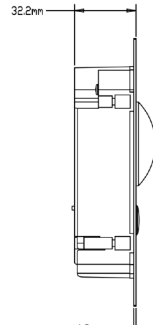

Audio

Audio Compression	G.711
Audio Input	Omnidirectional Mic
Audio Output	Built-in Speaker
Bidirectional Talk	Support Dual-way Bidirectional talk

Operation Mode

Keypad	Single Mechanical Button
--------	--------------------------

Ethernet	10M/100Mbps Self-adaptive
Network Protocol	TCP/IP

General

Ingress Protection	IP54, IK07
Tamper Switch	1
Installation	Surface & Flush
Material	Stainless Steel
Power	DC 12V
Power Consumption	Standby ≤1W, Work ≤10W
Working Temperature	-40°C~+60°C
Relative Humidity	10%~90%RH
Dimensions	129.9mm×32.2mm×140mm
Weight	0.8Kg

Dimensions

Application