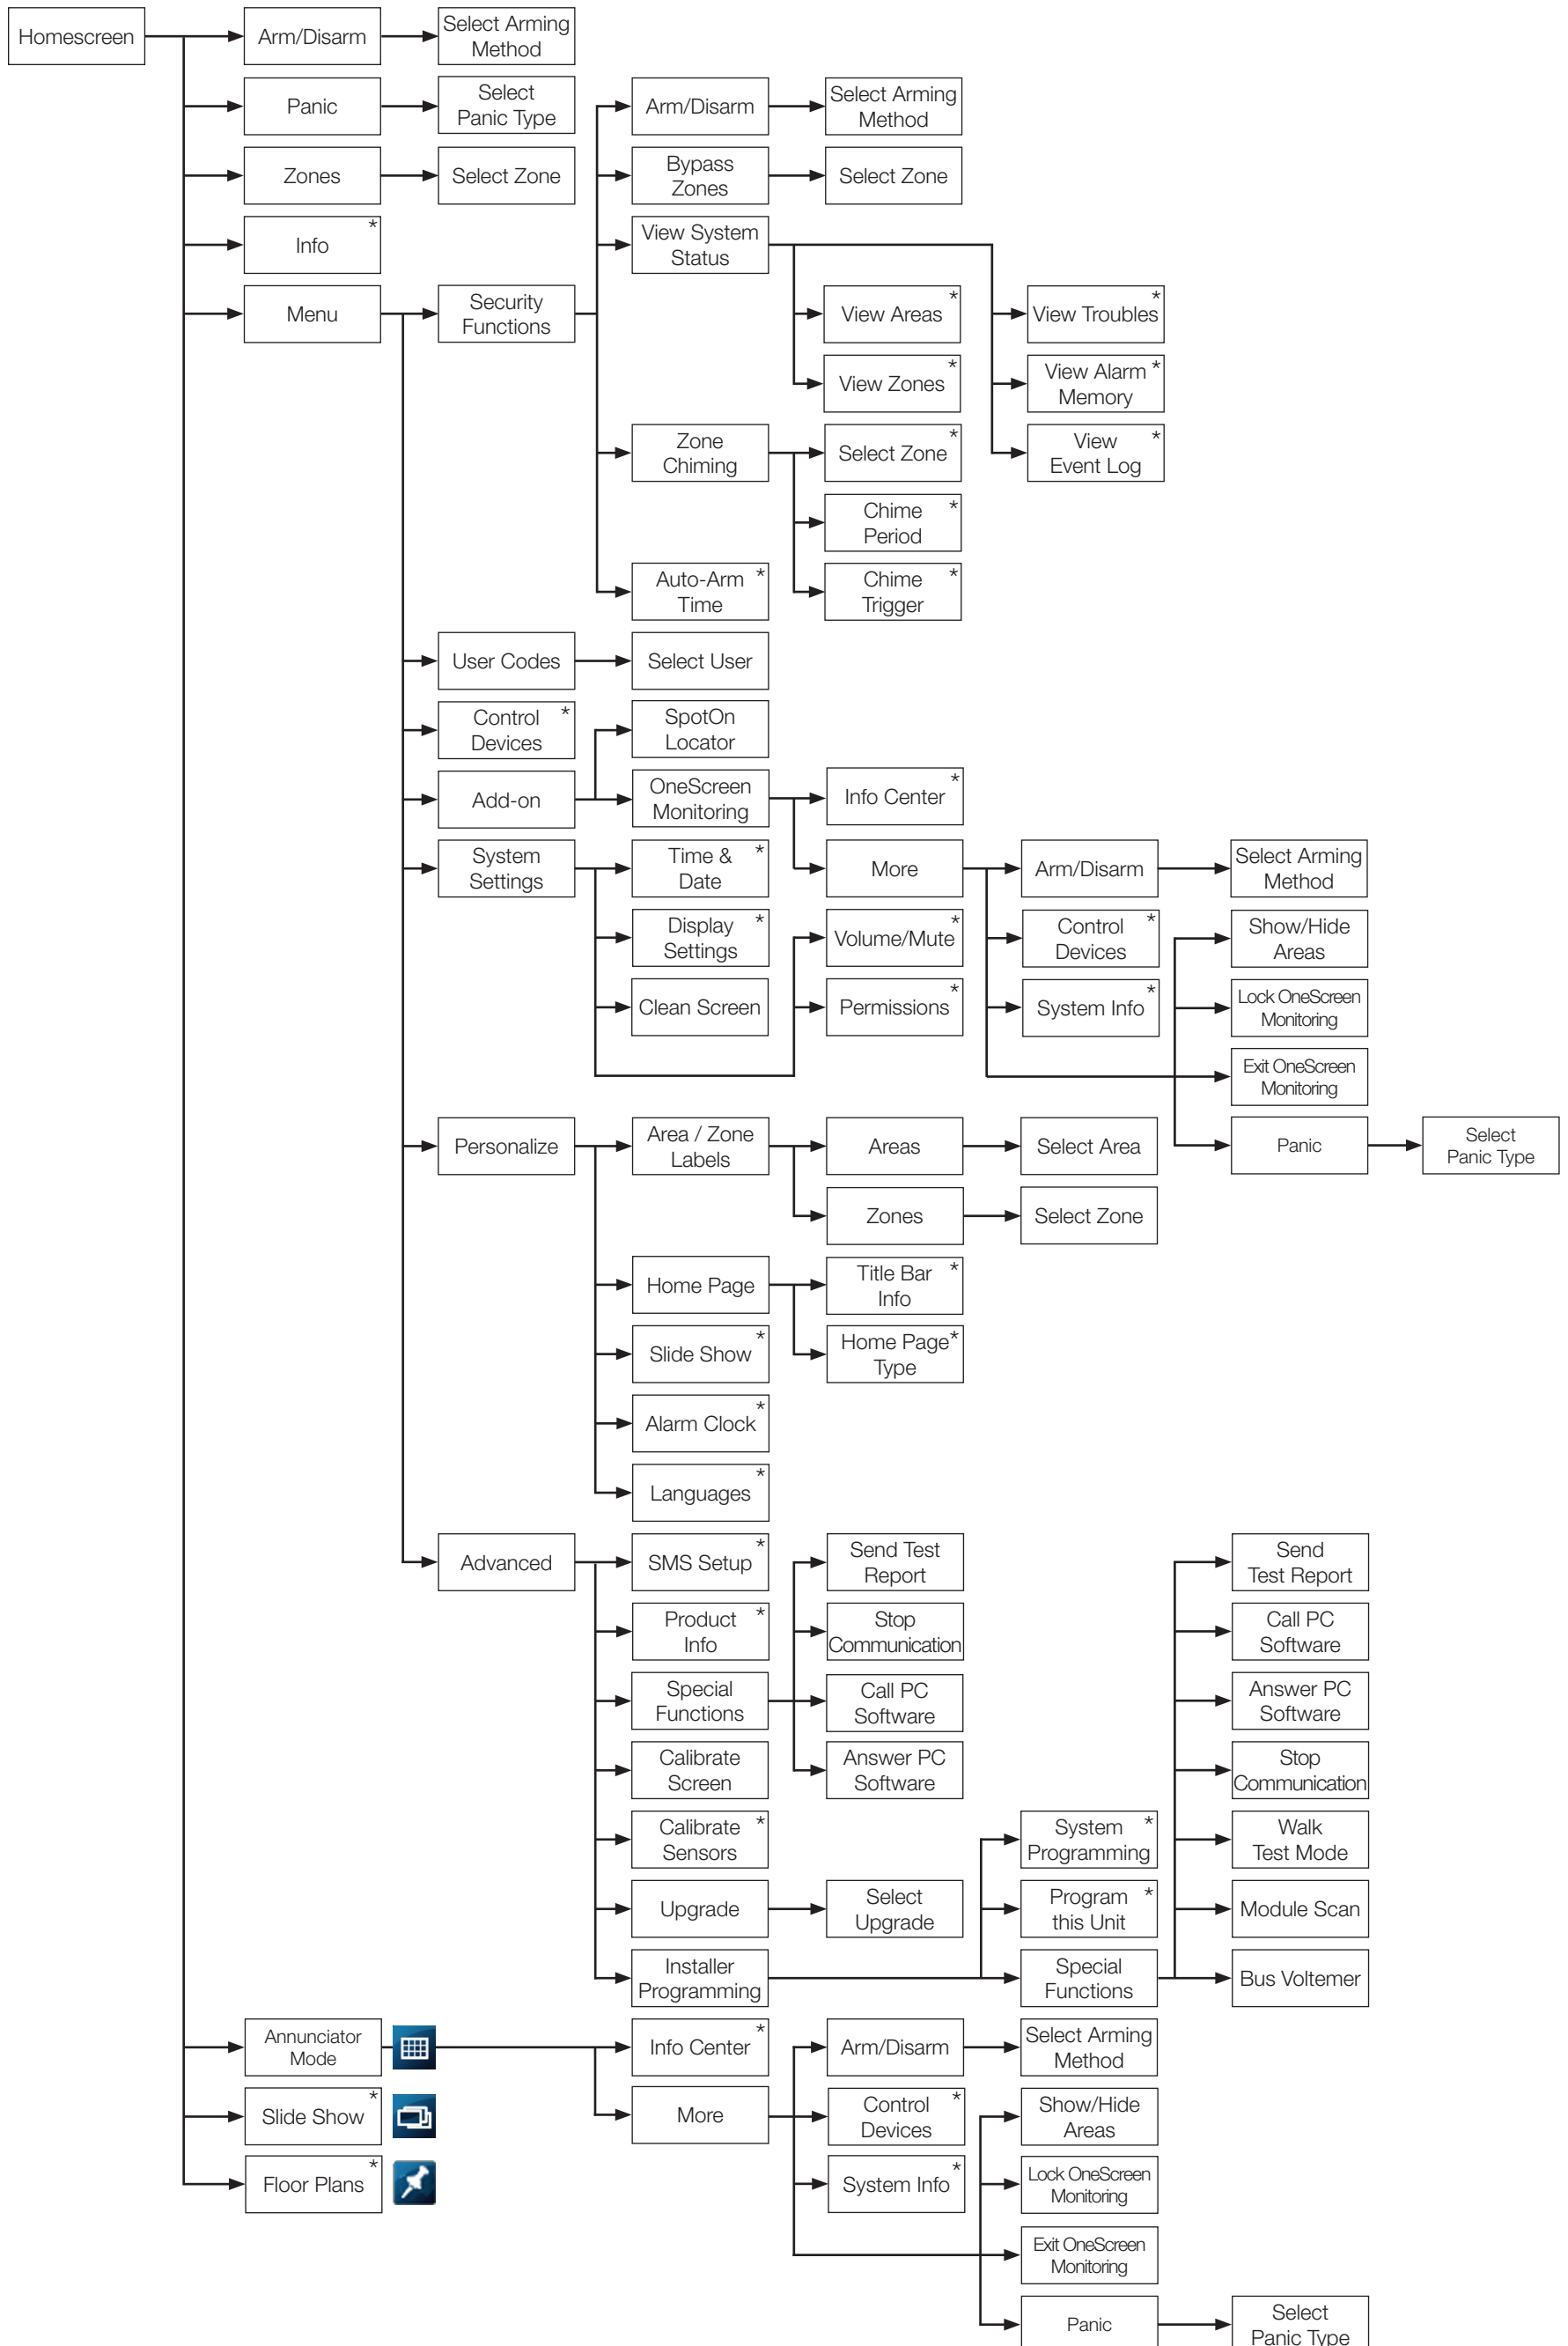

TM50 - EVO User/Installer Menu Overview

Intuitive Touchscreen • V1.2 • TM50-EC00 • 09/2012

The following document provides a simplified overview of the menus for the TM50 Intuitive Touchscreen for EVO systems. **Use this document as a quick help guide to identify where certain settings/options are located within the menus.**

* Additional options not shown

TM50 - MG/SP User Menu Overview

Intuitive Touchscreen • V1.2 • TM50-EC00 • 09/2012

The following document provides a simplified overview of the menus for the TM50 Intuitive Touchscreen for MG/SP systems. **Use this document as a quick help guide to identify where certain settings/options are located within the menu.**

* Additional options not shown

TM50 - MG/SP Installer Menu Overview

Intuitive Touchscreen • V1.2 • TM50-EC00 • 09/2012

The following document provides a simplified overview of the menus for the TM50 Intuitive Touchscreen for MG/SP systems. **Use this document as a quick help guide to identify where certain settings/options are located within the menu.**