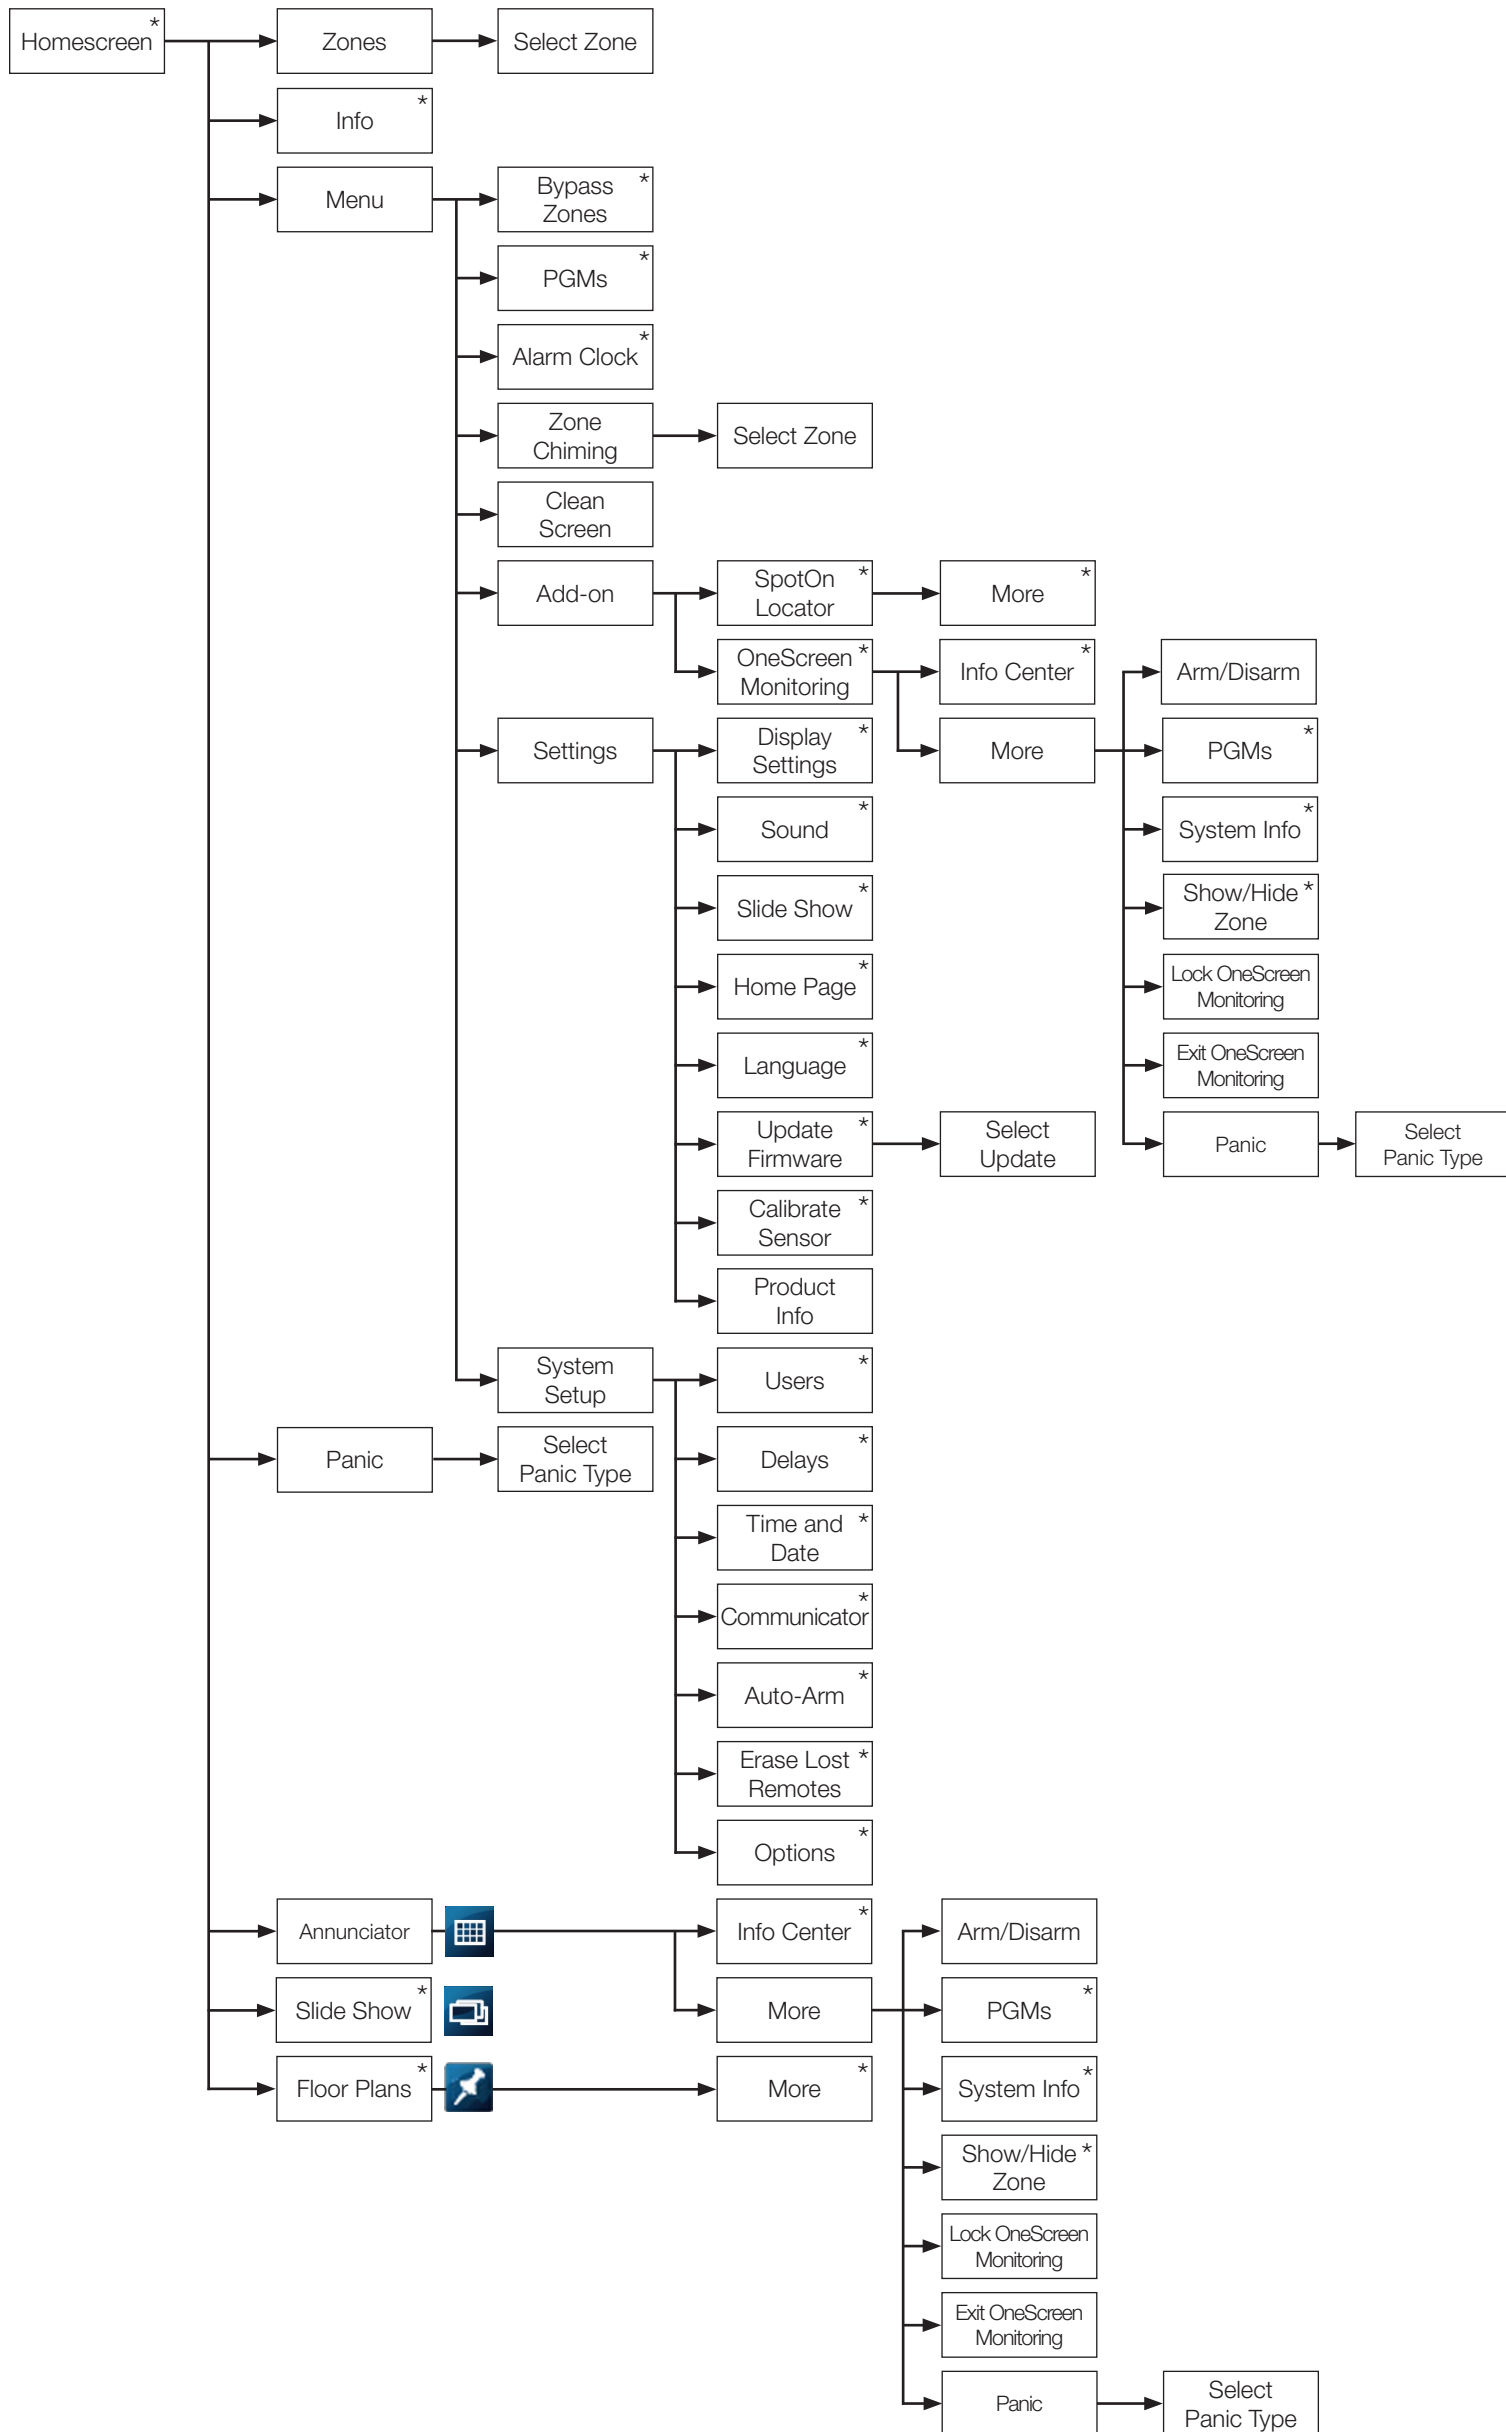

TM50 - EVO User/Installer Menu Overview

Intuitive Touchscreen • V1.2 • TM50-EC00 • 09/2012

The following document provides a simplified overview of the menus for the TM50 Intuitive Touchscreen for EVO systems. **Use this document as a quick help guide to identify where certain settings/options are located within the menus.**

* Additional options not shown

TM50 - MG/SP User Menu Overview

Intuitive Touchscreen • V1.2 • TM50-EC00 • 09/2012

The following document provides a simplified overview of the menus for the TM50 Intuitive Touchscreen for MG/SP systems. **Use this document as a quick help guide to identify where certain settings/options are located within the menu.**

* Additional options not shown

TM50 - MG/SP Installer Menu Overview

Intuitive Touchscreen • V1.2 • TM50-EC00 • 09/2012

The following document provides a simplified overview of the menus for the TM50 Intuitive Touchscreen for MG/SP systems. **Use this document as a quick help guide to identify where certain settings/options are located within the menu.**