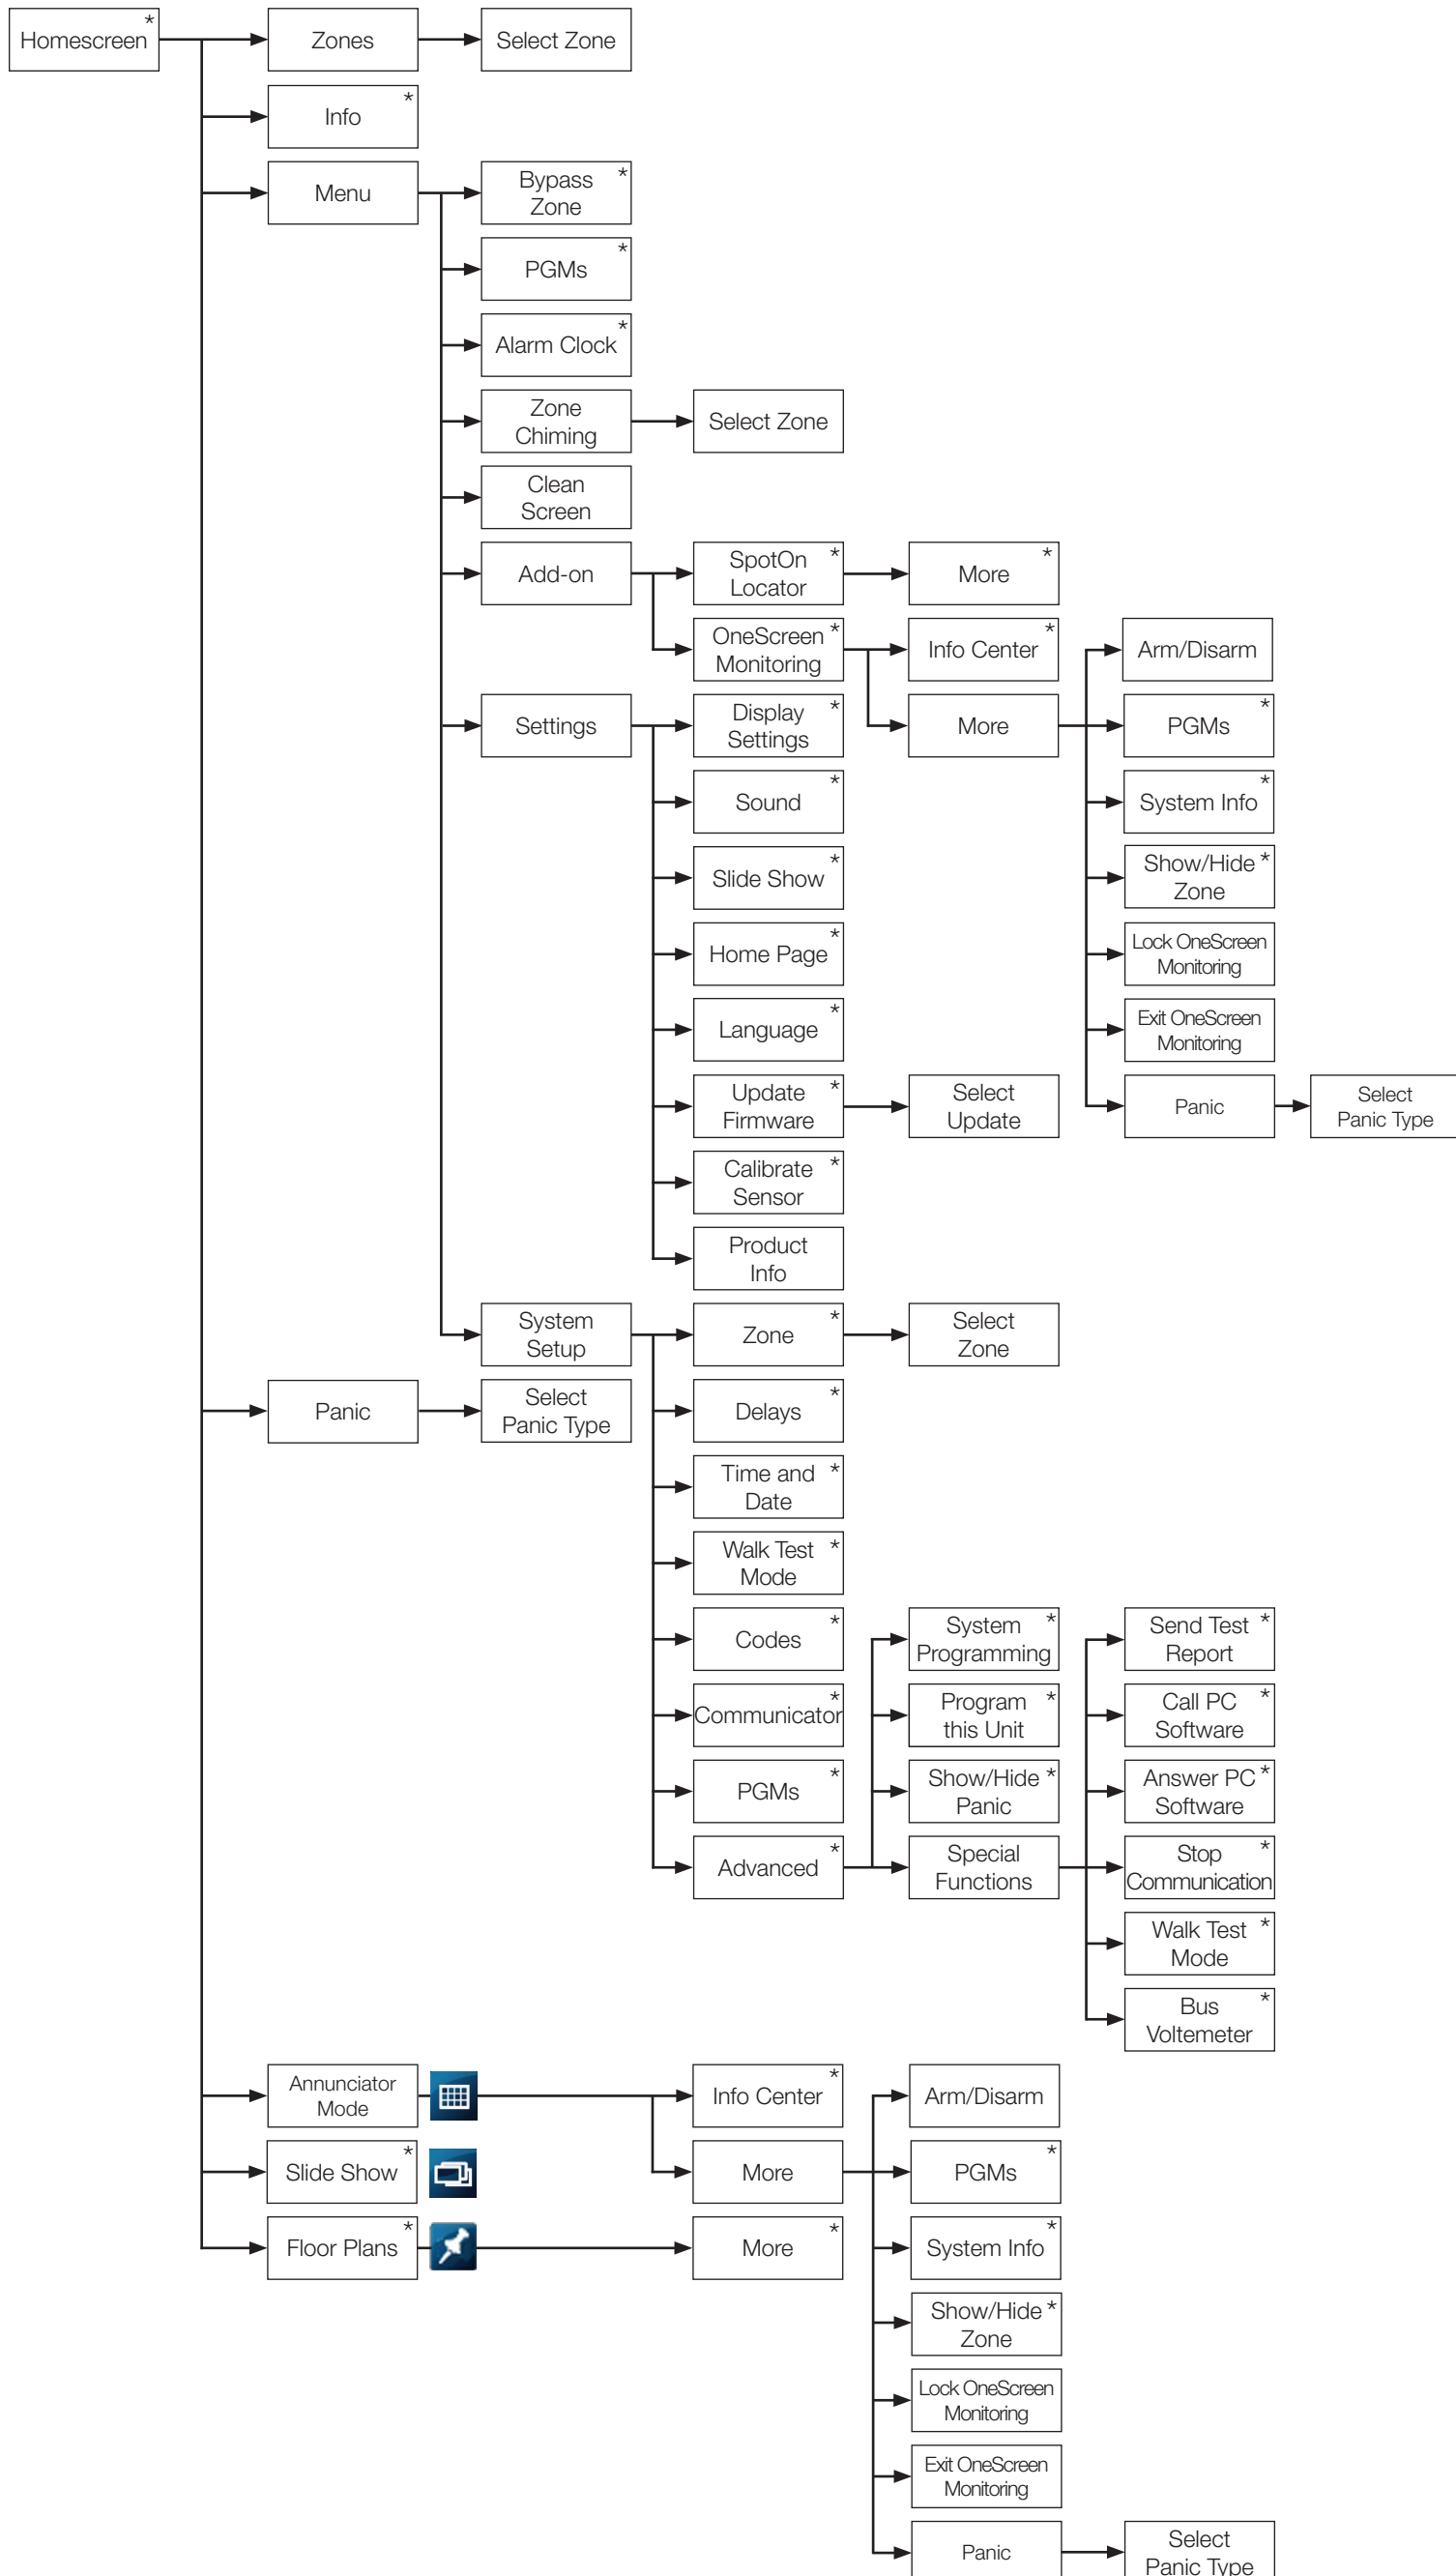

TM50 - EVO User/Installer Menu Overview

Intuitive Touchscreen • V1.2 • TM50-EC00 • 09/2012

The following document provides a simplified overview of the menus for the TM50 Intuitive Touchscreen for EVO systems. **Use this document as a quick help guide to identify where certain settings/options are located within the menus.**

* Additional options not shown

TM50 - MG/SP User Menu Overview

Intuitive Touchscreen • V1.2 • TM50-EC00 • 09/2012

The following document provides a simplified overview of the menus for the TM50 Intuitive Touchscreen for MG/SP systems. **Use this document as a quick help guide to identify where certain settings/options are located within the menu.**

* Additional options not shown

TM50 - MG/SP Installer Menu Overview

Intuitive Touchscreen • V1.2 • TM50-EC00 • 09/2012

The following document provides a simplified overview of the menus for the TM50 Intuitive Touchscreen for MG/SP systems. **Use this document as a quick help guide to identify where certain settings/options are located within the menu.**