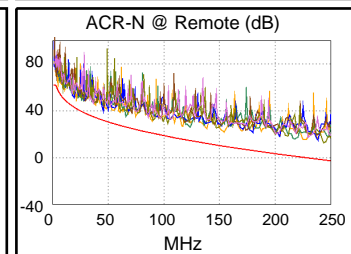

Test Summary: PASS

Model: DTX-1800
 Main S/N: 1622025
 Remote S/N: 1622026
 Main Adapter: DTX-CHA002
 Remote Adapter: DTX-CHA002

Length (ft), Limit 328	[Pair 12]	326
Prop. Delay (ns), Limit 555	[Pair 45]	491
Delay Skew (ns), Limit 50	[Pair 45]	11
Resistance (ohms)	[Pair 12]	18.4
Insertion Loss Margin (dB)	[Pair 12]	4.1
Frequency (MHz)	[Pair 12]	246.5
Limit (dB)	[Pair 12]	35.6

Wire Map (T568B)
PASS

Worst Case Margin Worst Case Value

PASS	MAIN	SR	MAIN	SR
Worst Pair	12-36	12-36	36-78	36-78
NEXT (dB)	4.2	4.3	10.4	8.3
Freq. (MHz)	4.8	4.8	224.5	244.0
Limit (dB)	61.8	61.8	33.9	33.3
Worst Pair	12	36	36	36
PS NEXT (dB)	6.2	6.3	12.3	10.9
Freq. (MHz)	4.8	4.8	224.5	244.0
Limit (dB)	59.3	59.3	31.0	30.3

PASS	MAIN	SR	MAIN	SR
Worst Pair	78-12	78-12	78-12	78-12
ACR-F (dB)	4.3	4.4	5.1	5.2
Freq. (MHz)	180.0	104.0	230.5	246.5
Limit (dB)	18.2	22.9	16.0	15.4
Worst Pair	78	78	78	78
PS ACR-F (dB)	6.8	6.6	6.8	7.1
Freq. (MHz)	246.5	45.3	246.5	230.5
Limit (dB)	12.4	27.1	12.4	13.0

N/A	MAIN	SR	MAIN	SR
Worst Pair	12-36	12-36	12-45	36-78
ACR-N (dB)	4.6	4.7	17.0	14.2
Freq. (MHz)	4.8	4.8	245.5	244.0
Limit (dB)	57.5	57.5	-2.3	-2.1
Worst Pair	12	36	12	12
PS ACR-N (dB)	6.6	6.8	18.2	15.2
Freq. (MHz)	4.8	4.8	245.0	238.5
Limit (dB)	54.9	54.9	-5.2	-4.4