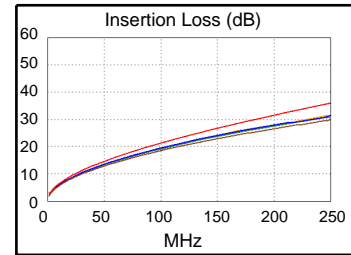

Worst Case Margin Worst Case Value