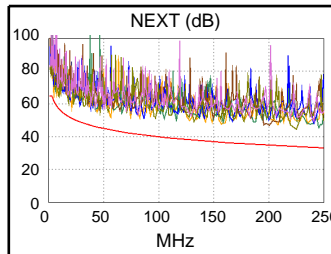

Test Summary: PASS

Model: DTX-1800
 Main S/N: 1622025
 Remote S/N: 1622026
 Main Adapter: DTX-CHA002
 Remote Adapter: DTX-CHA002

Length (ft), Limit 328	[Pair 12]	326
Prop. Delay (ns), Limit 555	[Pair 45]	491
Delay Skew (ns), Limit 50	[Pair 45]	11
Resistance (ohms)	[Pair 12]	18.4
Insertion Loss Margin (dB)	[Pair 12]	4.1
Frequency (MHz)	[Pair 12]	246.5
Limit (dB)	[Pair 12]	35.6

Wire Map (T568B)
PASS

Worst Case Margin Worst Case Value

PASS	MAIN	SR	MAIN	SR
Worst Pair	12-36	12-36	36-78	36-78
NEXT (dB)	4.2	4.3	10.4	8.3
Freq. (MHz)	4.8	4.8	224.5	244.0
Limit (dB)	61.8	61.8	33.9	33.3
Worst Pair	12	36	36	36
PS NEXT (dB)	6.2	6.3	12.3	10.9
Freq. (MHz)	4.8	4.8	224.5	244.0
Limit (dB)	59.3	59.3	31.0	30.3

PASS	MAIN	SR	MAIN	SR
Worst Pair	78-12	78-12	78-12	78-12
ACR-F (dB)	4.3	4.4	5.1	5.2
Freq. (MHz)	180.0	104.0	230.5	246.5
Limit (dB)	18.2	22.9	16.0	15.4
Worst Pair	78	78	78	78
PS ACR-F (dB)	6.8	6.6	6.8	7.1
Freq. (MHz)	246.5	45.3	246.5	230.5
Limit (dB)	12.4	27.1	12.4	13.0