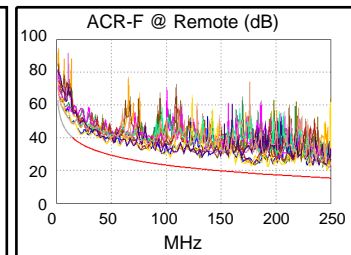

Test Summary: PASS

Model: DTX-1800
 Main S/N: 1622025
 Remote S/N: 1622026
 Main Adapter: DTX-CHA002
 Remote Adapter: DTX-CHA002

Length (ft), Limit 328	[Pair 12]	326
Prop. Delay (ns), Limit 555	[Pair 45]	491
Delay Skew (ns), Limit 50	[Pair 45]	11
Resistance (ohms)	[Pair 12]	18.4
Insertion Loss Margin (dB)	[Pair 12]	4.1
Frequency (MHz)	[Pair 12]	246.5
Limit (dB)	[Pair 12]	35.6

Wire Map (T568B)
PASS

Worst Case Margin Worst Case Value

PASS	MAIN	SR	MAIN	SR
Worst Pair	12-36	12-36	36-78	36-78
NEXT (dB)	4.2	4.3	10.4	8.3
Freq. (MHz)	4.8	4.8	224.5	244.0
Limit (dB)	61.8	61.8	33.9	33.3
Worst Pair	12	36	36	36
PS NEXT (dB)	6.2	6.3	12.3	10.9
Freq. (MHz)	4.8	4.8	224.5	244.0
Limit (dB)	59.3	59.3	31.0	30.3

PASS	MAIN	SR	MAIN	SR
Worst Pair	78-12	78-12	78-12	78-12
ACR-F (dB)	4.3	4.4	5.1	5.2
Freq. (MHz)	180.0	104.0	230.5	246.5
Limit (dB)	18.2	22.9	16.0	15.4
Worst Pair	78	78	78	78
PS ACR-F (dB)	6.8	6.6	6.8	7.1
Freq. (MHz)	246.5	45.3	246.5	230.5
Limit (dB)	12.4	27.1	12.4	13.0

N/A	MAIN	SR	MAIN	SR
Worst Pair	12-36	12-36	12-45	36-78
ACR-N (dB)	4.6	4.7	17.0	14.2
Freq. (MHz)	4.8	4.8	245.5	244.0
Limit (dB)	57.5	57.5	-2.3	-2.1
Worst Pair	12	36	12	12
PS ACR-N (dB)	6.6	6.8	18.2	15.2
Freq. (MHz)	4.8	4.8	245.0	238.5
Limit (dB)	54.9	54.9	-5.2	-4.4