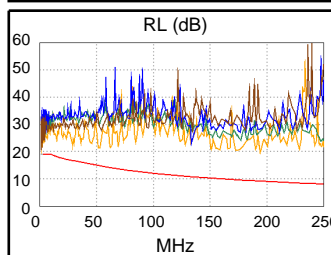

PASS	MAIN	SR	MAIN	SR
Worst Pair	12	12	12	12
RL (dB)	4.3	4.6	10.4	5.6
Freq. (MHz)	5.5	3.5	194.5	246.5
Limit (dB)	19.0	19.0	9.1	8.1