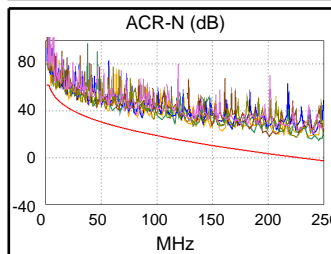

Test Summary: PASS

Model: DTX-1800
 Main S/N: 1622025
 Remote S/N: 1622026
 Main Adapter: DTX-CHA002
 Remote Adapter: DTX-CHA002

Length (ft), Limit 328	[Pair 12]	326
Prop. Delay (ns), Limit 555	[Pair 45]	491
Delay Skew (ns), Limit 50	[Pair 45]	11
Resistance (ohms)	[Pair 12]	18.4
Insertion Loss Margin (dB)	[Pair 12]	4.1
Frequency (MHz)	[Pair 12]	246.5
Limit (dB)	[Pair 12]	35.6

Wire Map (T568B)
PASS

Worst Case Margin Worst Case Value

PASS	MAIN	SR	MAIN	SR
Worst Pair	12-36	12-36	36-78	36-78
NEXT (dB)	4.2	4.3	10.4	8.3
Freq. (MHz)	4.8	4.8	224.5	244.0
Limit (dB)	61.8	61.8	33.9	33.3
Worst Pair	12	36	36	36
PS NEXT (dB)	6.2	6.3	12.3	10.9
Freq. (MHz)	4.8	4.8	224.5	244.0
Limit (dB)	59.3	59.3	31.0	30.3

PASS	MAIN	SR	MAIN	SR
Worst Pair	78-12	78-12	78-12	78-12
ACR-F (dB)	4.3	4.4	5.1	5.2
Freq. (MHz)	180.0	104.0	230.5	246.5
Limit (dB)	18.2	22.9	16.0	15.4
Worst Pair	78	78	78	78
PS ACR-F (dB)	6.8	6.6	6.8	7.1
Freq. (MHz)	246.5	45.3	246.5	230.5
Limit (dB)	12.4	27.1	12.4	13.0

N/A	MAIN	SR	MAIN	SR
Worst Pair	12-36	12-36	12-45	36-78
ACR-N (dB)	4.6	4.7	17.0	14.2
Freq. (MHz)	4.8	4.8	245.5	244.0
Limit (dB)	57.5	57.5	-2.3	-2.1
Worst Pair	12	36	12	12
PS ACR-N (dB)	6.6	6.8	18.2	15.2
Freq. (MHz)	4.8	4.8	245.0	238.5
Limit (dB)	54.9	54.9	-5.2	-4.4