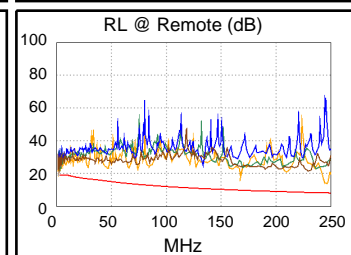

PASS	MAIN	SR	MAIN	SR
Worst Pair	12	12	12	12
RL (dB)	4.3	4.6	10.4	5.6
Freq. (MHz)	5.5	3.5	194.5	246.5
Limit (dB)	19.0	19.0	9.1	8.1