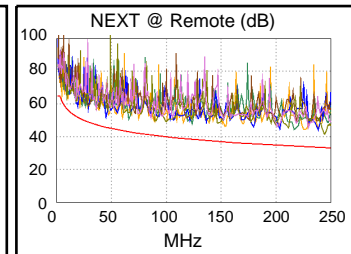

Test Summary: PASS

Model: DTX-1800
 Main S/N: 1622025
 Remote S/N: 1622026
 Main Adapter: DTX-CHA002
 Remote Adapter: DTX-CHA002

Length (ft), Limit 328	[Pair 12]	326
Prop. Delay (ns), Limit 555	[Pair 45]	491
Delay Skew (ns), Limit 50	[Pair 45]	11
Resistance (ohms)	[Pair 12]	18.4
Insertion Loss Margin (dB)	[Pair 12]	4.1
Frequency (MHz)	[Pair 12]	246.5
Limit (dB)	[Pair 12]	35.6

Wire Map (T568B)
PASS

Worst Case Margin Worst Case Value

PASS	MAIN	SR	MAIN	SR
Worst Pair	12-36	12-36	36-78	36-78
NEXT (dB)	4.2	4.3	10.4	8.3
Freq. (MHz)	4.8	4.8	224.5	244.0
Limit (dB)	61.8	61.8	33.9	33.3
Worst Pair	12	36	36	36
PS NEXT (dB)	6.2	6.3	12.3	10.9
Freq. (MHz)	4.8	4.8	224.5	244.0
Limit (dB)	59.3	59.3	31.0	30.3

PASS	MAIN	SR	MAIN	SR
Worst Pair	78-12	78-12	78-12	78-12
ACR-F (dB)	4.3	4.4	5.1	5.2
Freq. (MHz)	180.0	104.0	230.5	246.5
Limit (dB)	18.2	22.9	16.0	15.4
Worst Pair	78	78	78	78
PS ACR-F (dB)	6.8	6.6	6.8	7.1
Freq. (MHz)	246.5	45.3	246.5	230.5
Limit (dB)	12.4	27.1	12.4	13.0