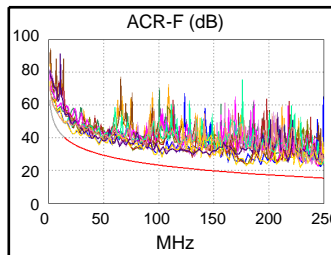

Test Summary: PASS

Model: DTX-1800
 Main S/N: 1622025
 Remote S/N: 1622026
 Main Adapter: DTX-CHA002
 Remote Adapter: DTX-CHA002

Length (ft), Limit 328	[Pair 12]	326
Prop. Delay (ns), Limit 555	[Pair 45]	491
Delay Skew (ns), Limit 50	[Pair 45]	11
Resistance (ohms)	[Pair 12]	18.4
Insertion Loss Margin (dB)	[Pair 12]	4.1
Frequency (MHz)	[Pair 12]	246.5
Limit (dB)	[Pair 12]	35.6

Wire Map (T568B)
PASS

Worst Case Margin Worst Case Value

PASS	MAIN	SR	MAIN	SR
Worst Pair	12-36	12-36	36-78	36-78
NEXT (dB)	4.2	4.3	10.4	8.3
Freq. (MHz)	4.8	4.8	224.5	244.0
Limit (dB)	61.8	61.8	33.9	33.3
Worst Pair	12	36	36	36
PS NEXT (dB)	6.2	6.3	12.3	10.9
Freq. (MHz)	4.8	4.8	224.5	244.0
Limit (dB)	59.3	59.3	31.0	30.3

PASS	MAIN	SR	MAIN	SR
Worst Pair	78-12	78-12	78-12	78-12
ACR-F (dB)	4.3	4.4	5.1	5.2
Freq. (MHz)	180.0	104.0	230.5	246.5
Limit (dB)	18.2	22.9	16.0	15.4
Worst Pair	78	78	78	78
PS ACR-F (dB)	6.8	6.6	6.8	7.1
Freq. (MHz)	246.5	45.3	246.5	230.5
Limit (dB)	12.4	27.1	12.4	13.0

N/A	MAIN	SR	MAIN	SR
Worst Pair	12-36	12-36	12-45	36-78
ACR-N (dB)	4.6	4.7	17.0	14.2
Freq. (MHz)	4.8	4.8	245.5	244.0
Limit (dB)	57.5	57.5	-2.3	-2.1
Worst Pair	12	36	12	12
PS ACR-N (dB)	6.6	6.8	18.2	15.2
Freq. (MHz)	4.8	4.8	245.0	238.5
Limit (dB)	54.9	54.9	-5.2	-4.4